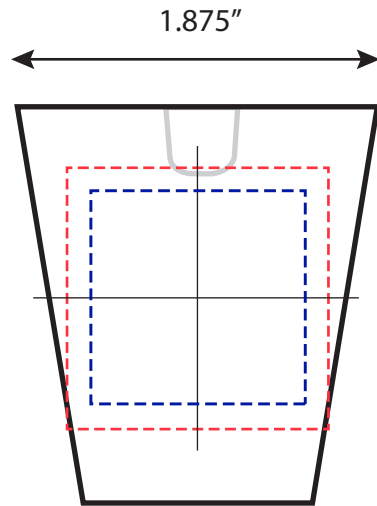

1.5oz Hook Shot
SGH150

Spot Color Imprint: 1.375" w x 1.375" h
Full Color Imprint: 1.125" w x 1.125" h

Front

Opposite the Hook
One Sided Imprint

Side 2

Side 1

Two Sided Imprint