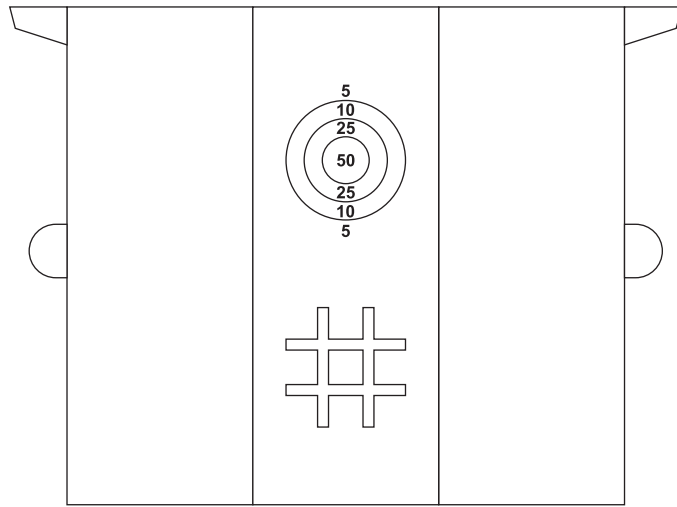

Sand Free Game Beach Blanket BBS020 - Pouch

ART TEMPLATE

Imprint Area: 3" W x 3" H

Dotted line won't print and is just to show the imprint area. No part of the artwork will be cut off.

3"W X 3"H Shown at 100% scale

Approx Placement

Sand Free Game Beach Blanket

BBS020 - Blanket

ART TEMPLATE

Imprint Area: 12" W x 12" H

Dotted line won't print and is just to show the imprint area. No part of the artwork will be cut off.

12"W X 12"H Shown at 25% scale

Approx Placement