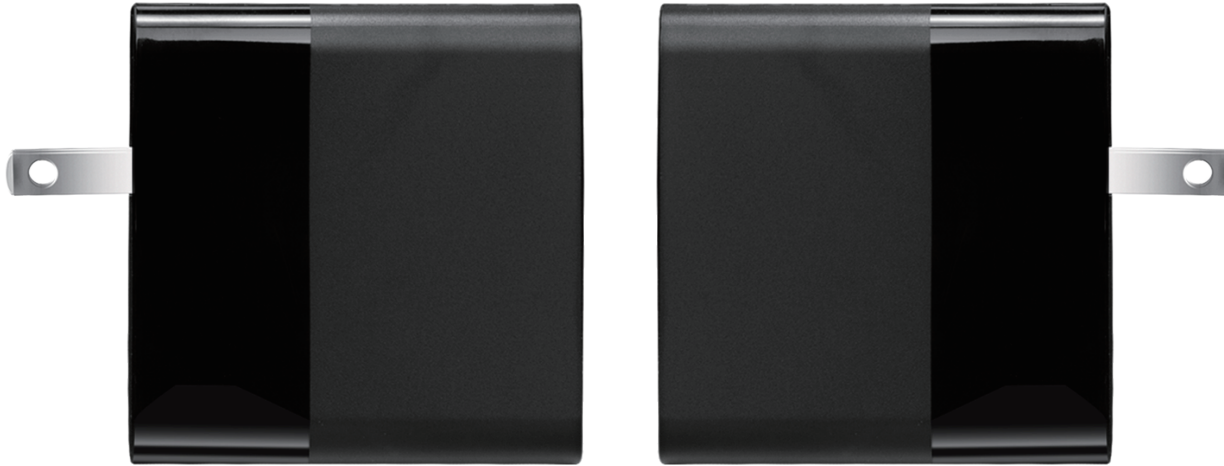

JOB#:

Date:

■ Product: PMS Black C

Imprint method: UV Full Color Silk Screen

*colors are close to,not exact match

Please respond to this proof as soon as possible. If we do not receive a reply after 72 hours, your order will be put in "pending" status. Failure to respond after that point will result in your order being cancelled with charges.