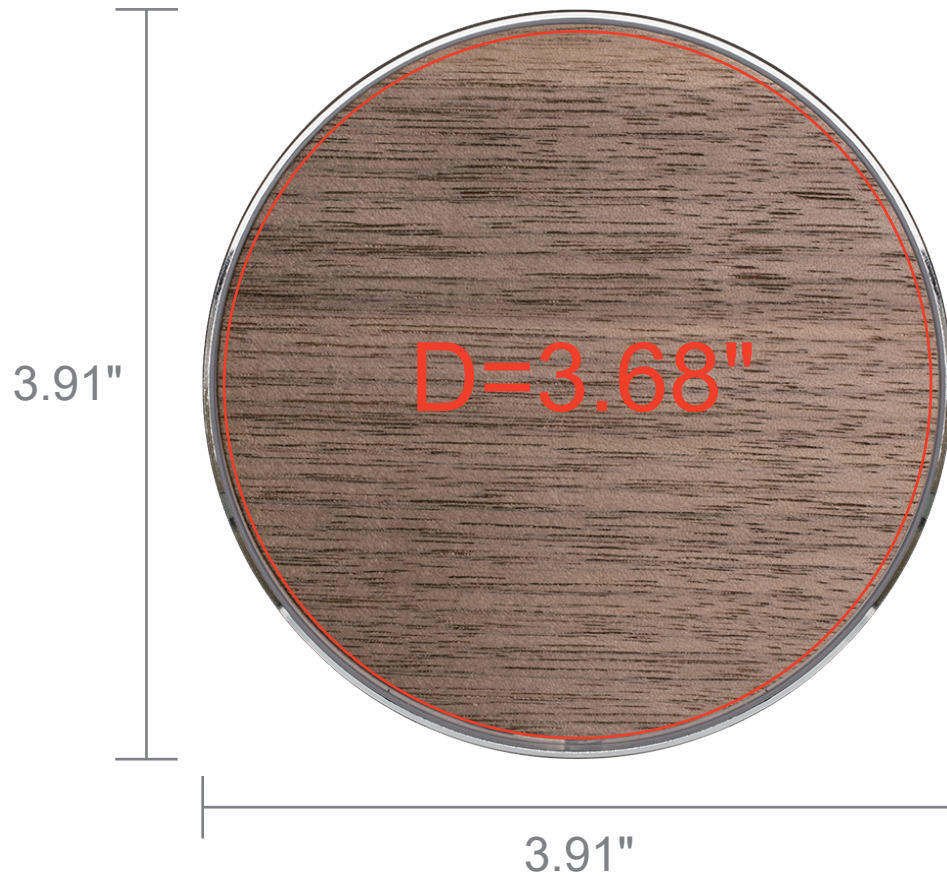

JOB#:

Date:

Product: PMS COOL GRAY 1 C

Imprint method: UV Full Color

*colors are close to, not exact match

Please respond to this proof as soon as possible. If we do not receive a reply after 72 hours, your order will be put in "pending" status. Failure to respond after that point will result in your order being cancelled with charges.