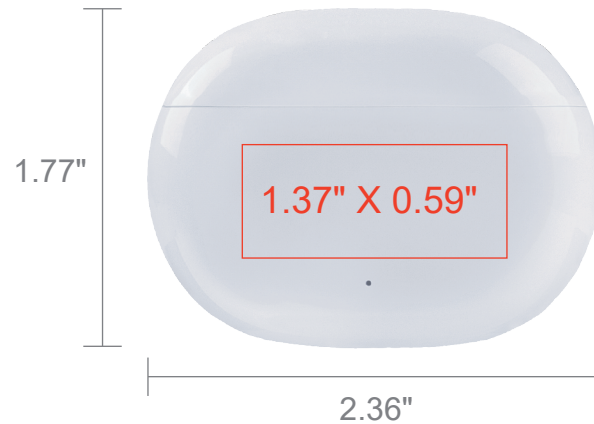

JOB#:

Date:

■ Product: PMS White C

Imprint method: Silk Screen

*colors are close to, not exact match

Please respond to this proof as soon as possible. If we do not receive a reply after 72 hours, your order will be put in "pending" status. Failure to respond after that point will result in your order being cancelled with charges.