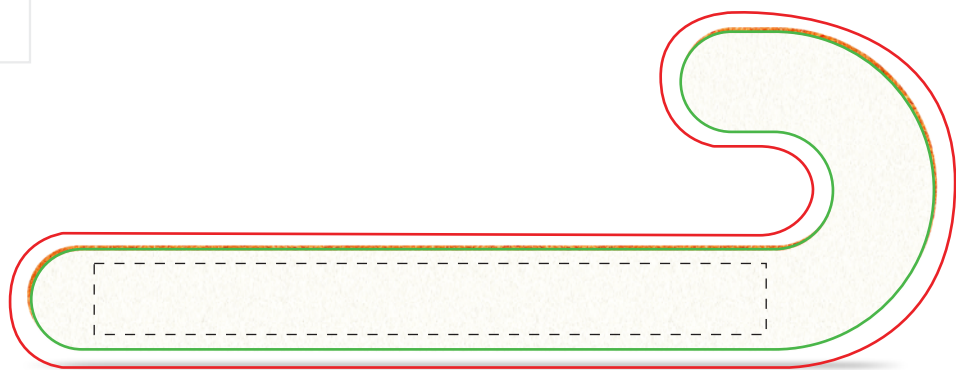

523603- CANDY CANE SHAPED EMERY BOARD

Imprint Method: Digital Print

Imprint Area: 4.70"L x 1.65"H

- **MAXIMUM IMPRINT AREA-** Keep any important information inside this box or it will be cut off.
- **FULL BLEED LINE-** If a bleed is desired, be sure that images reach this line to ensure a full cover bleed.
- **DIE CUT LINE-** True shape and size of item when cut from sheet.

Available Icons

ASSEMBLED IN USA