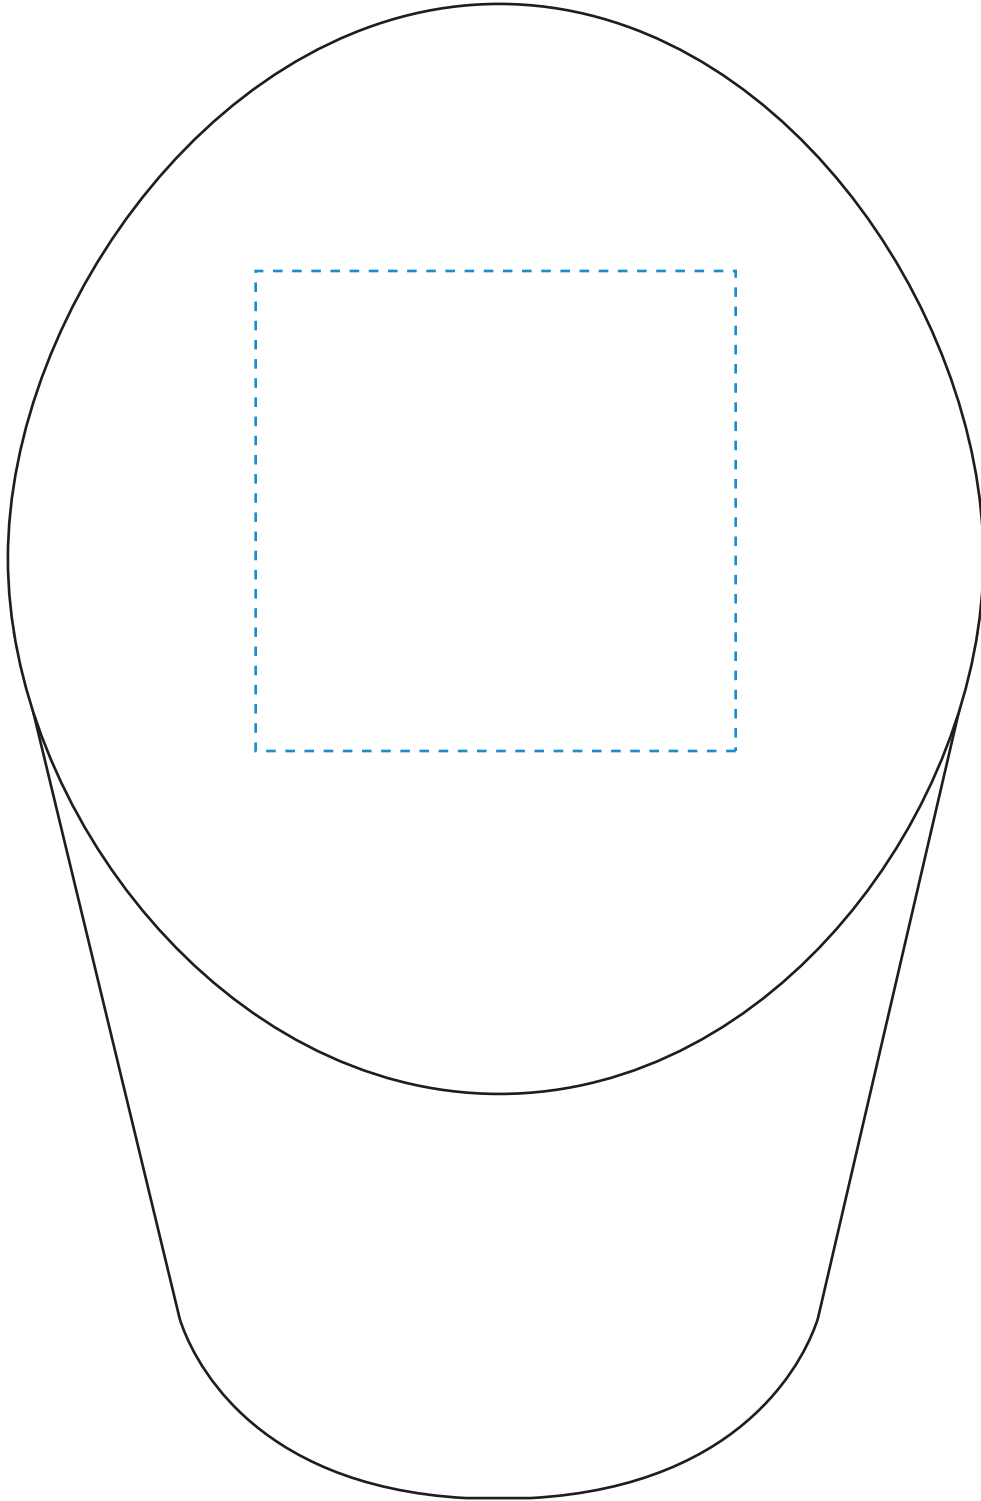

SKEWED VIEW SHOWN

Standard Etch: Reverse

Etch on BACK of Piece

2023 WESTCOTT VASE 8"

Blue line represents the max image area.