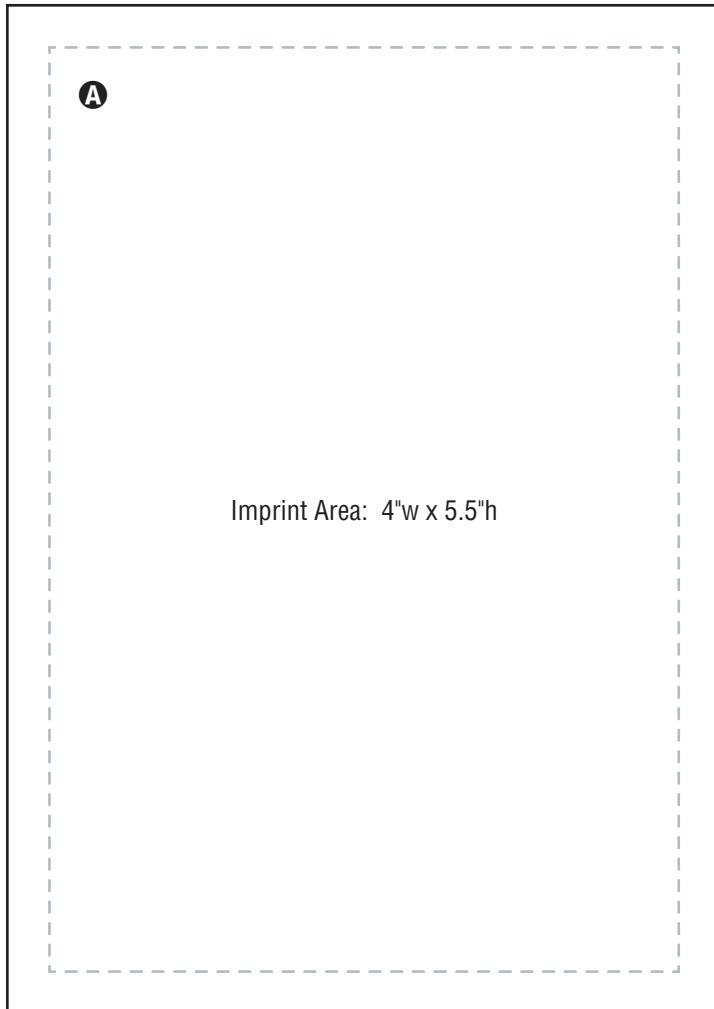

ARTWORK IMPRINT TEMPLATE

Acrylic Vertical Sign Holder with Brochure Pocket

Product #: D01916

PLEASE NOTE:

The measurements displayed on this template are approximate. The actual display may slightly vary. We recommend ordering a sample unit to work with if your imprint has very specific positioning.