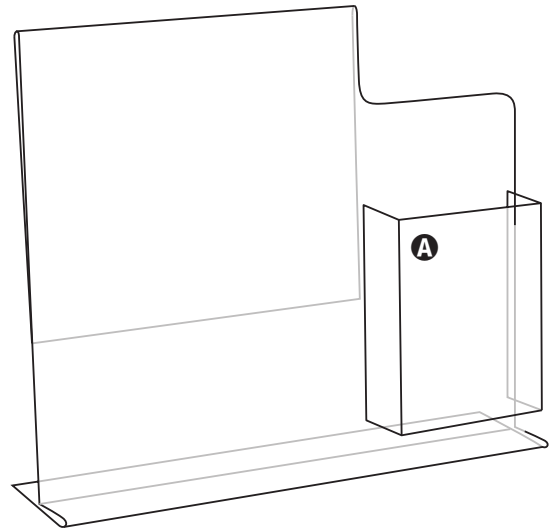

ARTWORK IMPRINT TEMPLATE

Acrylic Vertical Sign Holder with Brochure Pocket

Product #: D01916

PLEASE NOTE:

The measurements displayed on this template are approximate. The actual display may slightly vary. We recommend ordering a sample unit to work with if your imprint has very specific positioning.