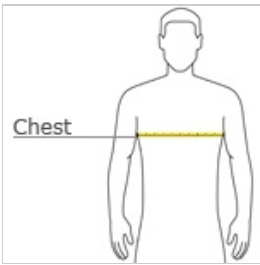

CARE INSTRUCTIONS

Machine Wash Cold With Like Colors. Do Not Use Fabric Softener. Do Not Bleach. Tumble Dry Low. Remove Promptly. Cool Iron If Necessary.

front

back

HOW TO MEASURE

CHEST WIDTH

Measure under the arm and around the fullest part of the chest with arms down, keeping tape horizontal.

SIZE CHART

	XS	S	M	L	XL	2XL	3XL	4XL
Chest	32-34	35-37	38-40	41-43	44-46	47-49	50-53	54-57

COLOR INFORMATION

Please note: PMS code information is shown only when an exact match is available.

Atomic Blue
PMS 2203C