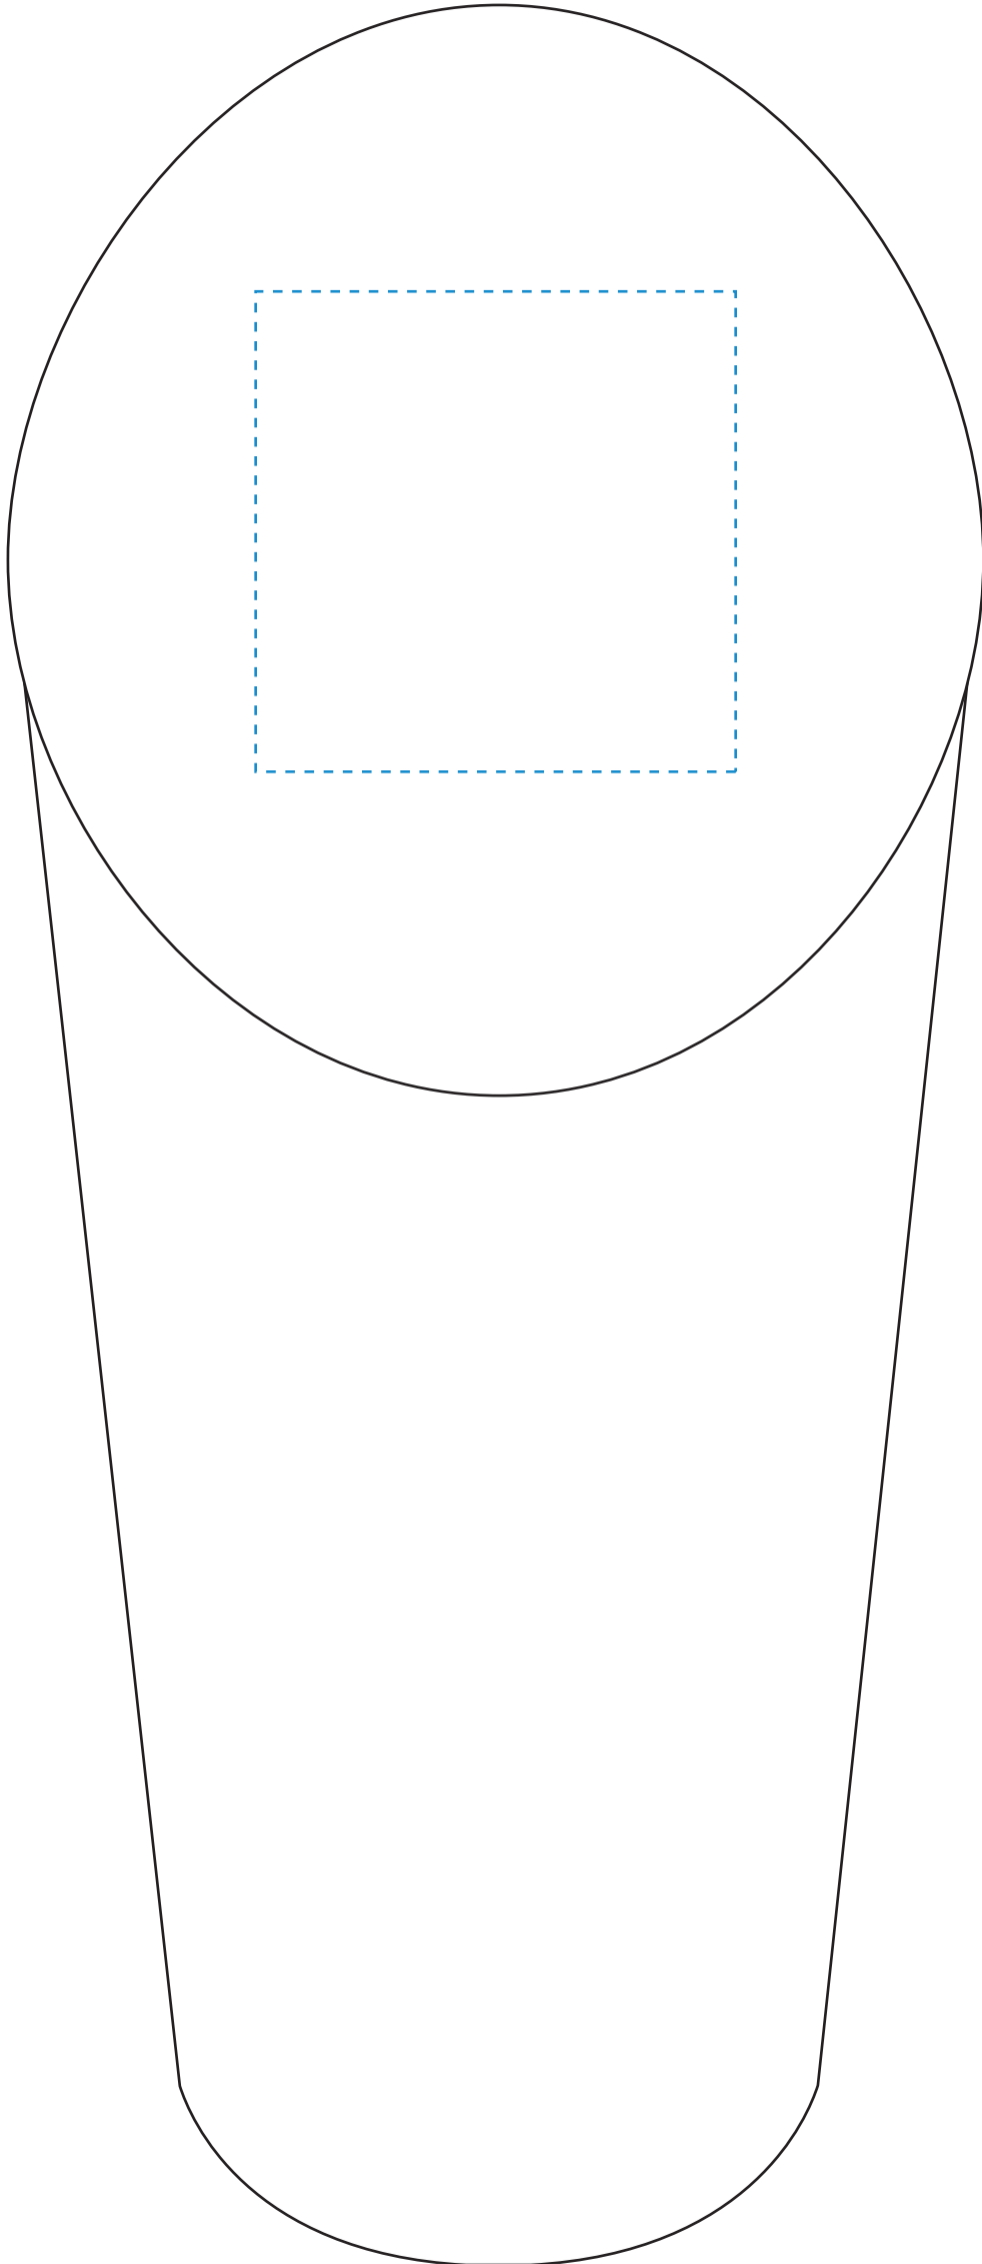

SKEWED VIEW SHOWN

Standard Etch: Reverse
Etch on BACK of Piece

2025 WESTCOTT VASE 11-1/2"

Blue line represents the max image area.