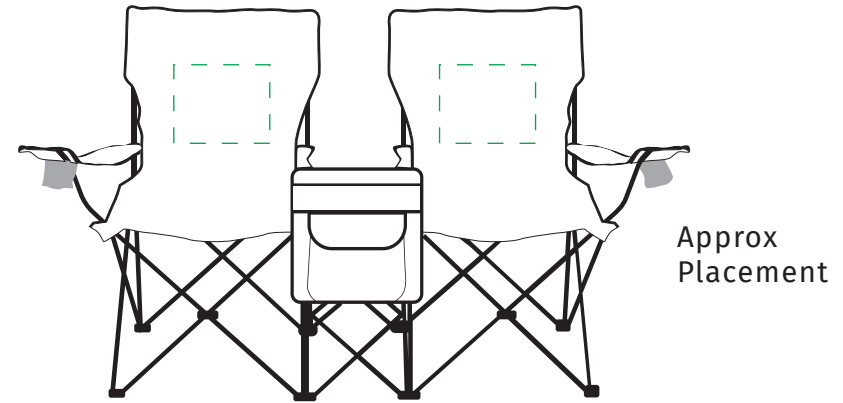

Chair Back Imprint Area: 11" W x 9" H

Dotted line won't print and is just to show the imprint area. No part of the artwork will be cut off.

Chair Back 11"W X 9"H Shown at 25% scale