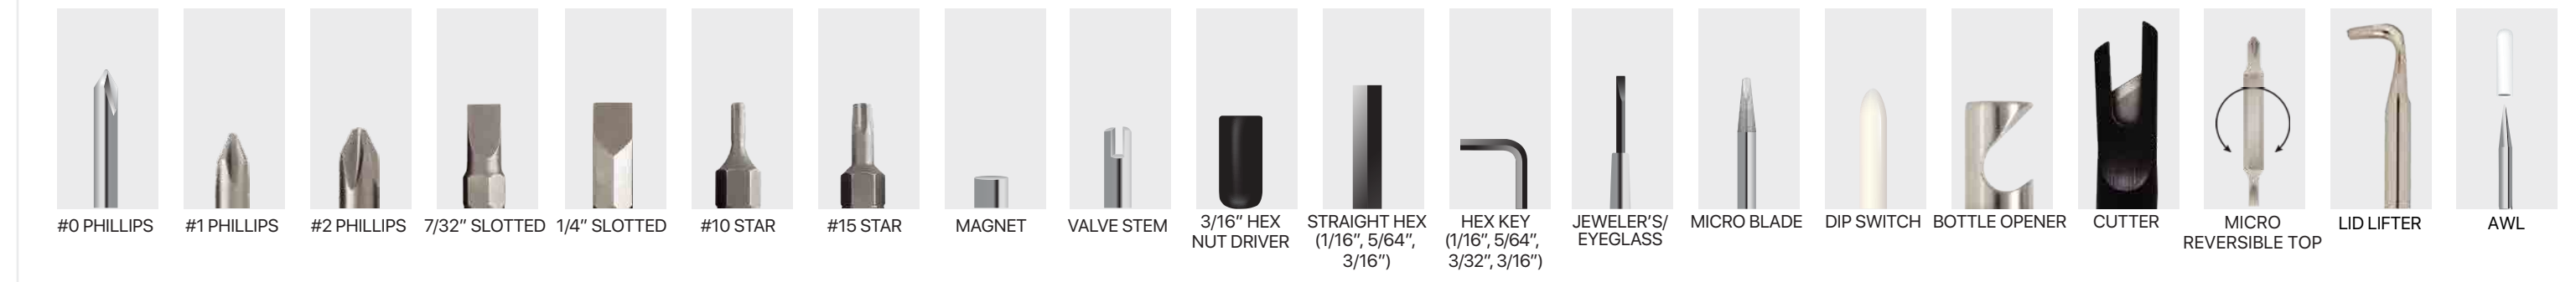

----- **CENTER LINE** - Align art to this line to ensure that the logo appears opposite the clip.

***FULL COLOR DECALS- WHITE HANDLE ONLY.** Ink prints edge to edge. Artwork should be setup to exact imprint size With no extended bleed area

Available Icons

BUTTON TOPS

REVERSIBLE BLADES

FIXED BLADES

TOOLS (Can Be Used As Blade Or Top)

Useful Tools For Everyday Life

FULL COLOR DECAL

DOTTED LINES DO NOT PRINT, FOR FULL BLEED, MASK ART INTO GRAY AREA. WHEN NO FULL BLEED IS PRESENT, FLOOD LABEL WHITE.