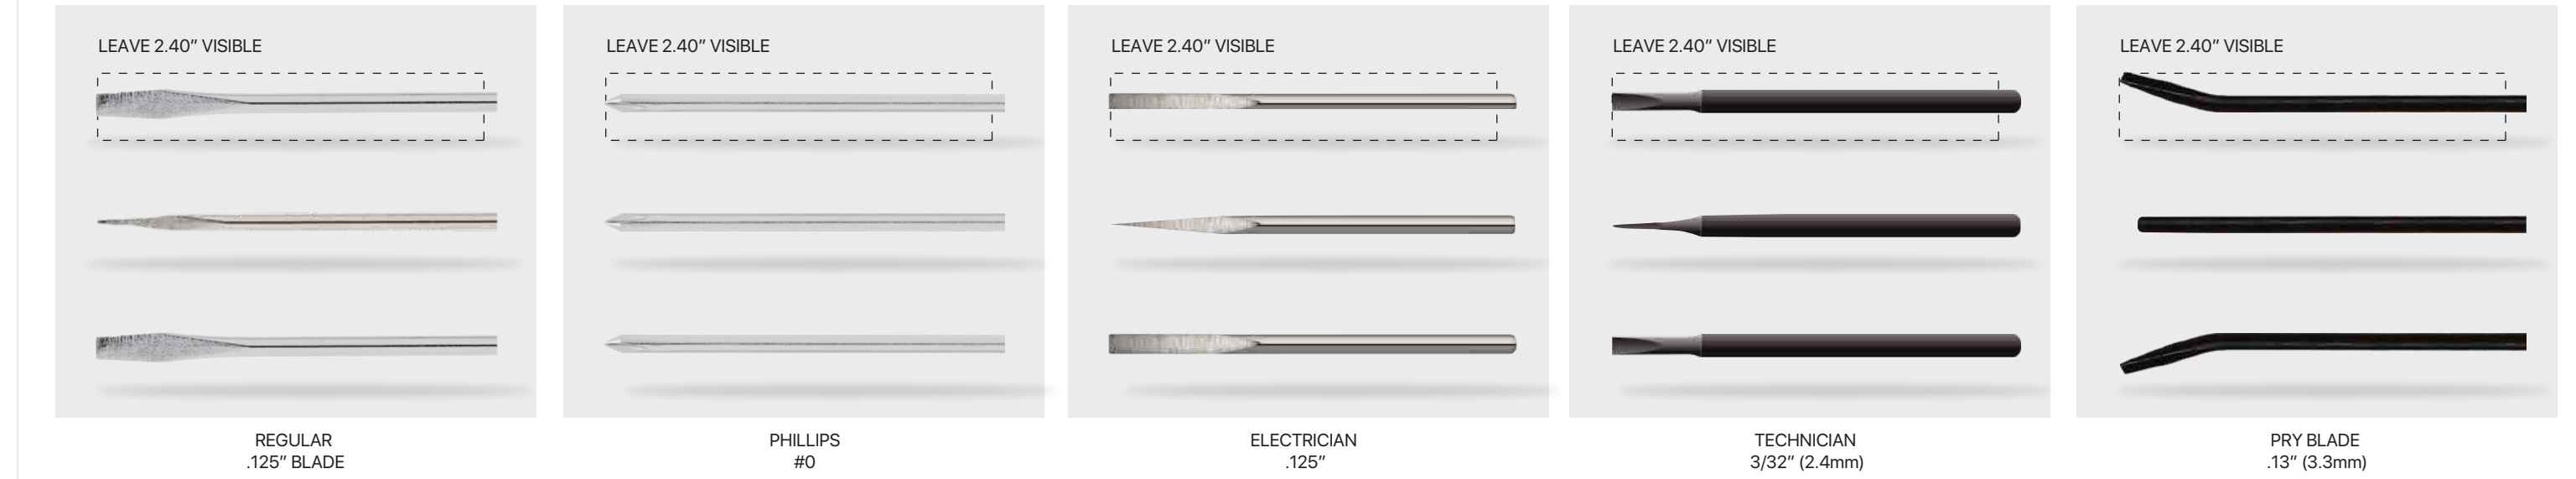

Decal- 2.60"L x 1.50"H

Wrap- 2.70"L x 1.2566"H

----- **MAXIMUM IMPRINT AREA** - Keep any important information inside this box or it will be cut off.

----- **FULL BLEED LINE** - If a bleed is desired, be sure that images reach this line to ensure a full cover bleed.

----- **CENTER LINE** - Align art to this line to ensure that the logo appears opposite the clip.

***FULL COLOR DECALS- WHITE HANDLE ONLY.** Ink prints edge to edge. Artwork should be setup to exact imprint size With no extended bleed area

Available Icons

BUTTON TOPS

REVERSIBLE BLADES

FIXED BLADES

TOOLS (Can Be Used As Blade Or Top)

Useful Tools For Everyday Life

FULL COLOR DECAL

DOTTED LINES DO NOT PRINT, FOR FULL BLEED, MASK ART INTO GRAY AREA. WHEN NO FULL BLEED IS PRESENT, FLOOD LABEL WHITE.