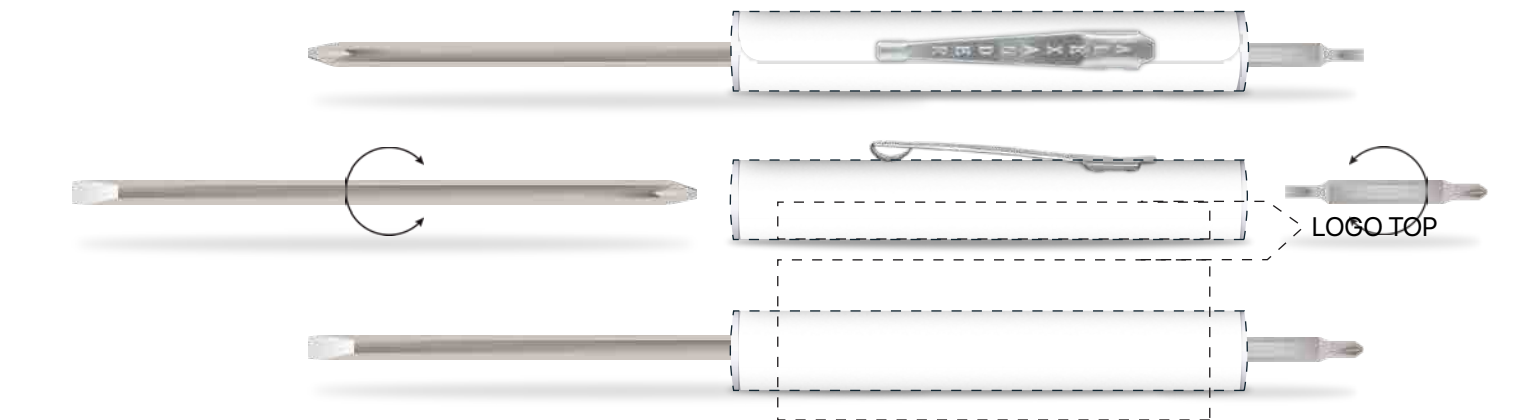

Decal- 2.60"L x 1.50"H

Wrap- 2.70"L x 1.2566"H

----- **MAXIMUM IMPRINT AREA** - Keep any important information inside this box or it will be cut off.

----- **FULL BLEED LINE** - If a bleed is desired, be sure that images reach this line to ensure a full cover bleed.

----- **CENTER LINE** - Align art to this line to ensure that the logo appears opposite the clip.

***FULL COLOR DECALS- WHITE HANDLE ONLY.** Ink prints edge to edge. Artwork should be setup to exact imprint size With no extended bleed area

Available Icons

BUTTON TOPS

REVERSIBLE BLADES

FIXED BLADES

TOOLS (Can Be Used As Blade Or Top)

Useful Tools For Everyday Life

FULL COLOR DECAL

DOTTED LINES DO NOT PRINT, FOR FULL BLEED, MASK ART INTO GRAY AREA. WHEN NO FULL BLEED IS PRESENT, FLOOD LABEL WHITE.