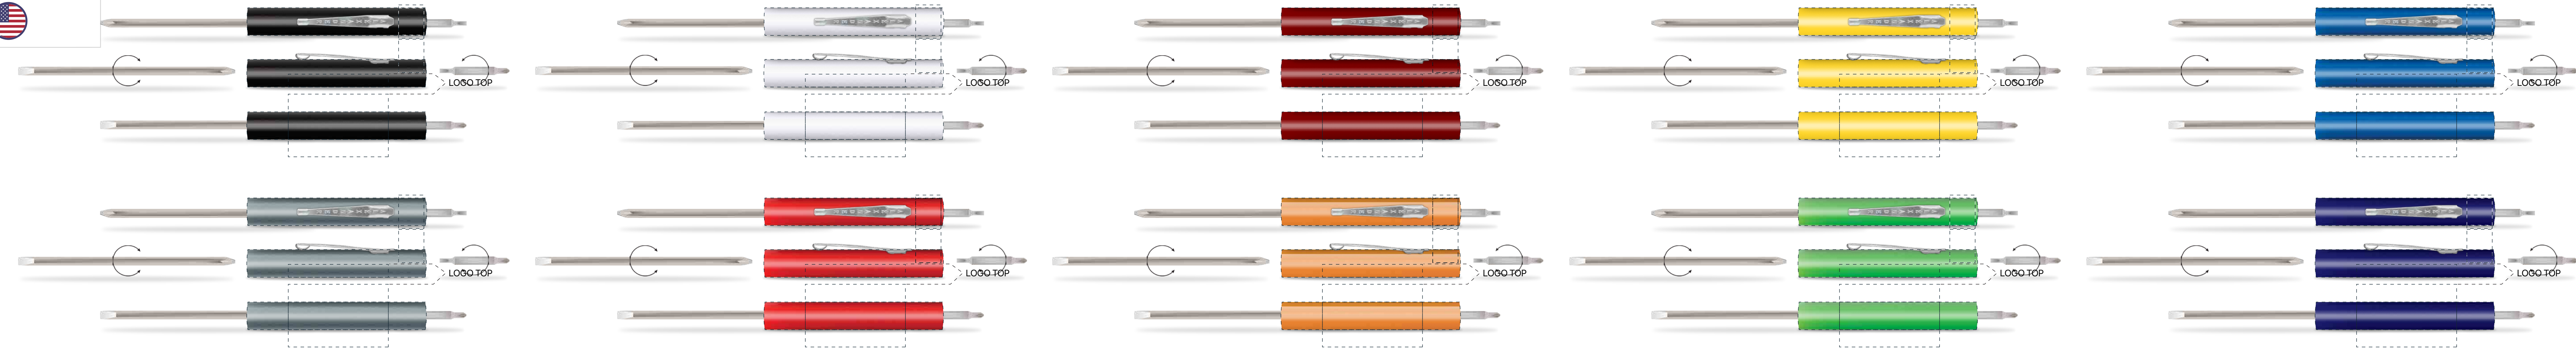

2232- POCKET PARTNER™ 4-IN-1 REVERSIBLE BLADE SCREWDRIVER

Imprint Method: Screen Print / Full Color Decal / Colorburst™ Wrap

Imprint Area: Screen- 2.00"L x 0.94"H OR 1.50"L x 0.94"H + 0.38"L x 0.50"H/Above Clip

Decal- 2.60"L x 1.50"H

Wrap- 2.70"L x 1.2566"H

----- **MAXIMUM IMPRINT AREA** - Keep any important information inside this box or it will be cut off.

----- **FULL BLEED LINE** - If a bleed is desired, be sure that images reach this line to ensure a full cover bleed.

----- **CENTER LINE** - Align art to this line to ensure that the logo appears opposite the clip.

***FULL COLOR DECALS- WHITE HANDLE ONLY.** Ink prints edge to edge. Artwork should be setup to exact imprint size With no extended bleed area

Available Icons

BUTTON TOPS

REVERSIBLE BLADES

FIXED BLADES

TOOLS (Can Be Used As Blade Or Top)

Useful Tools For Everyday Life

FULL COLOR DECAL

DOTTED LINES DO NOT PRINT, FOR FULL BLEED, MASK ART INTO GRAY AREA. WHEN NO FULL BLEED IS PRESENT, FLOOD LABEL WHITE.