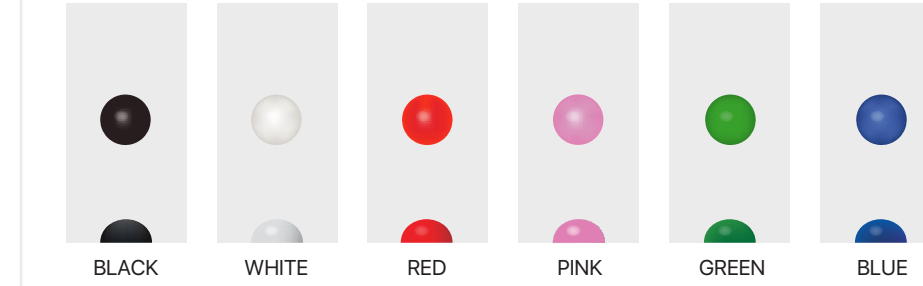

2232- POCKET PARTNER™ 4-IN-1 REVERSIBLE BLADE SCREWDRIVER

Imprint Method: Screen Print / Full Color Decal / Colorburst™ Wrap

Imprint Area: Screen- 2.00"L x 0.94"H OR 1.50"L x 0.94"H + 0.38"L x 0.50"H/Above Clip

Decal- 2.60"L x 1.50"H

Wrap- 2.70"L x 1.2566"H

----- **MAXIMUM IMPRINT AREA** - Keep any important information inside this box or it will be cut off.

----- **FULL BLEED LINE** - If a bleed is desired, be sure that images reach this line to ensure a full cover bleed.

----- **CENTER LINE** - Align art to this line to ensure that the logo appears opposite the clip.

***FULL COLOR DECALS- WHITE HANDLE ONLY.** Ink prints edge to edge. Artwork should be setup to exact imprint size With no extended bleed area

Available Icons

BUTTON TOPS

REVERSIBLE BLADES

FIXED BLADES

TOOLS (Can Be Used As Blade Or Top)

Useful Tools For Everyday Life

FULL COLOR DECAL

DOTTED LINES DO NOT PRINT, FOR FULL BLEED, MASK ART INTO GRAY AREA. WHEN NO FULL BLEED IS PRESENT, FLOOD LABEL WHITE.