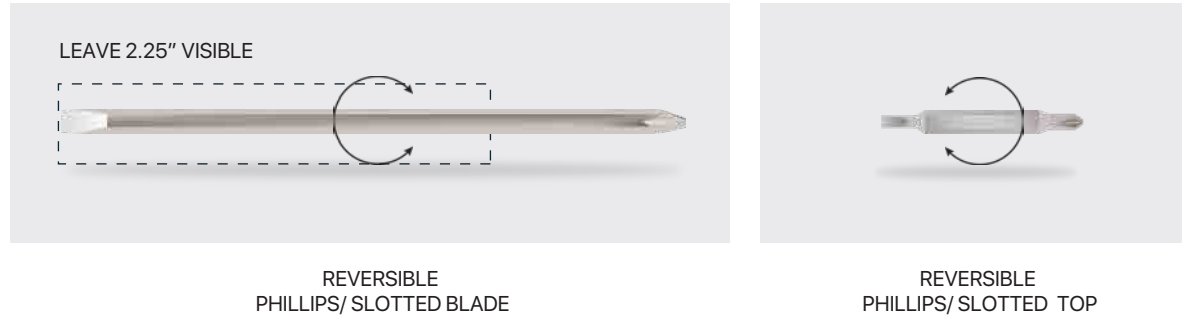

Decal- 2.60"L x 1.50"H

Wrap- 2.70"L x 1.2566"H

----- **MAXIMUM IMPRINT AREA** - Keep any important information inside this box or it will be cut off.

----- **FULL BLEED LINE** - If a bleed is desired, be sure that images reach this line to ensure a full cover bleed.

----- **CENTER LINE** - Align art to this line to ensure that the logo appears opposite the clip.

***FULL COLOR DECALS- WHITE HANDLE ONLY.** Ink prints edge to edge. Artwork should be setup to exact imprint size With no extended bleed area

Available Icons

BUTTON TOPS

REVERSIBLE BLADES

FIXED BLADES

TOOLS (Can Be Used As Blade Or Top)

Useful Tools For Everyday Life

FULL COLOR DECAL

DOTTED LINES DO NOT PRINT, FOR FULL BLEED, MASK ART INTO GRAY AREA. WHEN NO FULL BLEED IS PRESENT, FLOOD LABEL WHITE.