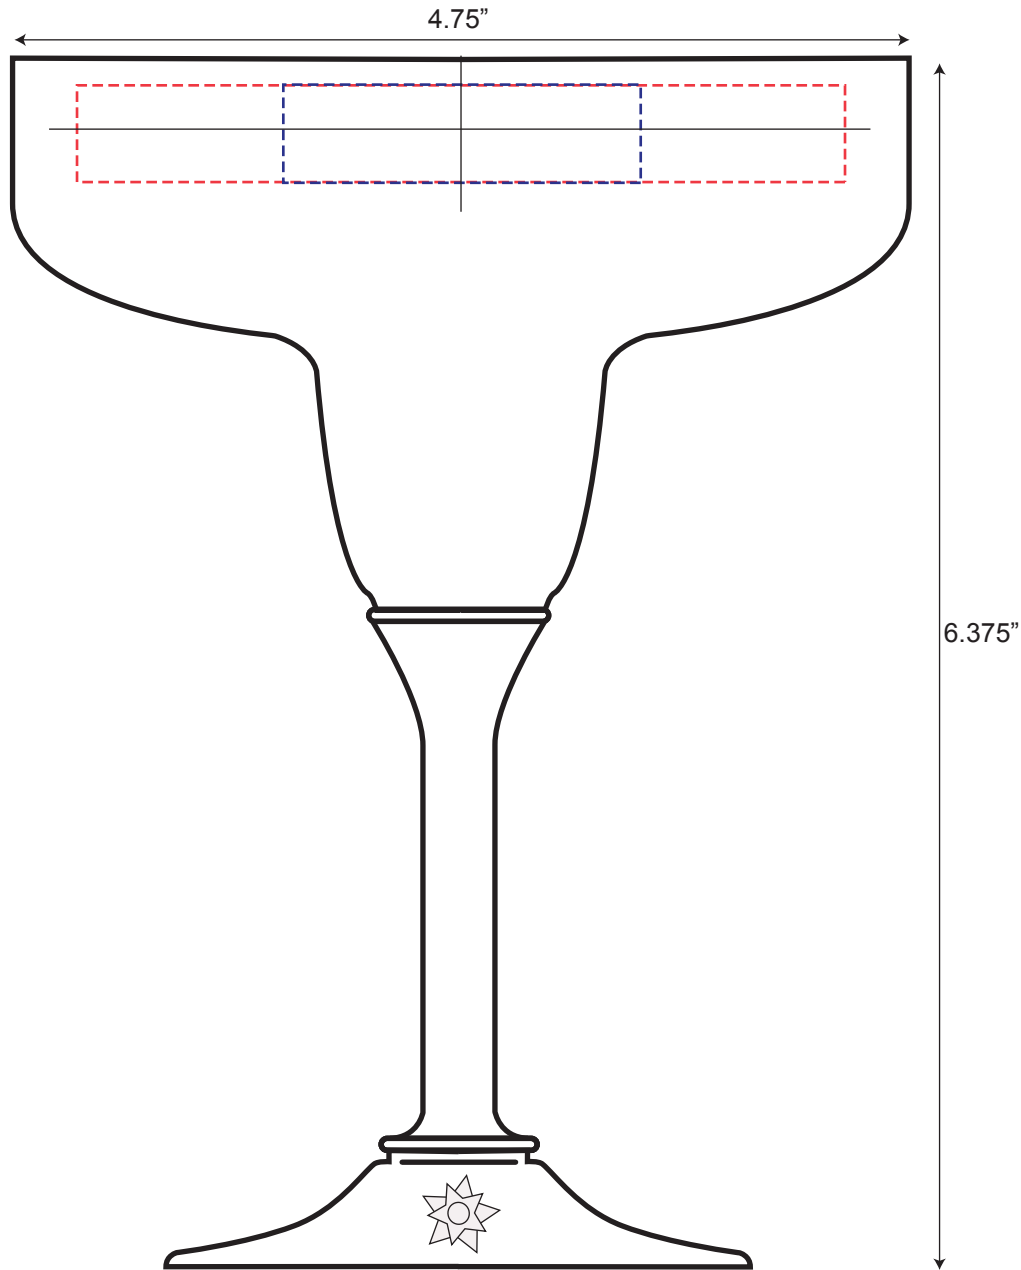

12oz Lighted Margarita
BM12

Spot Color Imprint: 4"w x .5"h
Full Color Imprint: 1.875"w x .5"h

Side 2

Side 1