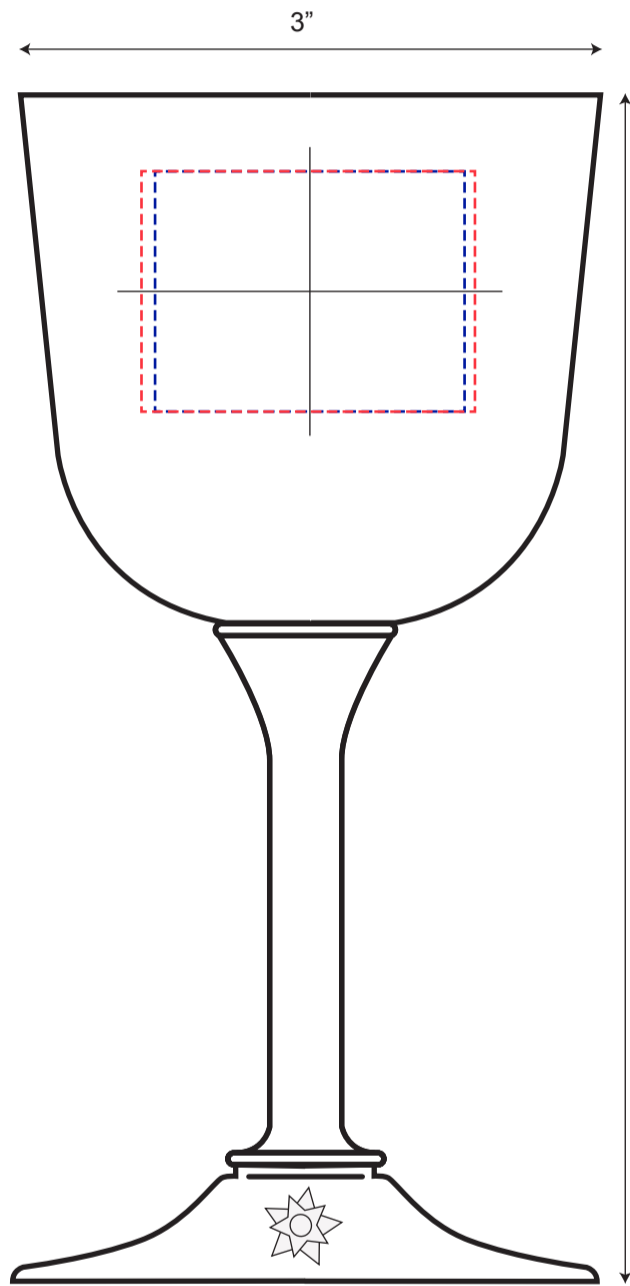

7oz Wine
W7

Spot Color Imprint: 1.75"w x 1.25"h
Full Color Imprint: 1.625"w x 1.25"h

Side 2

Side 1