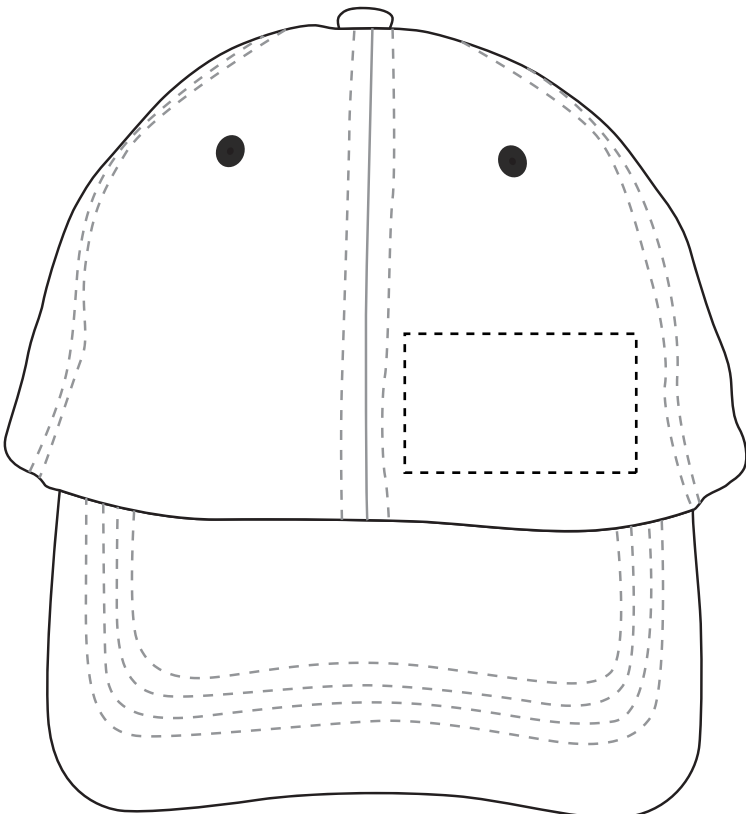

VHDW26276 High Ponytail Cap

Embroidery

Front(Optional, add'l charge): 4"w x 2"h, (max. 12 color)

Minimum Font Size: 5 mm tall, (lower case)

Minimum Line Weight: 1 mm / 2.5 pt

VHDW26276 High Ponytail Cap

Embroidery

Front Left (Optional, add'l charge): : 2.5" w x 1.5" h, (max. 12 color)

Minimum Font Size: 5 mm tall, (lower case)

Minimum Line Weight: 1 mm / 2.5 pt

VHDW26276 High Ponytail Cap

Embroidery

Front Right(Optional, add'l charge): 2.5" w x 1.5" h, (max. 12 color)