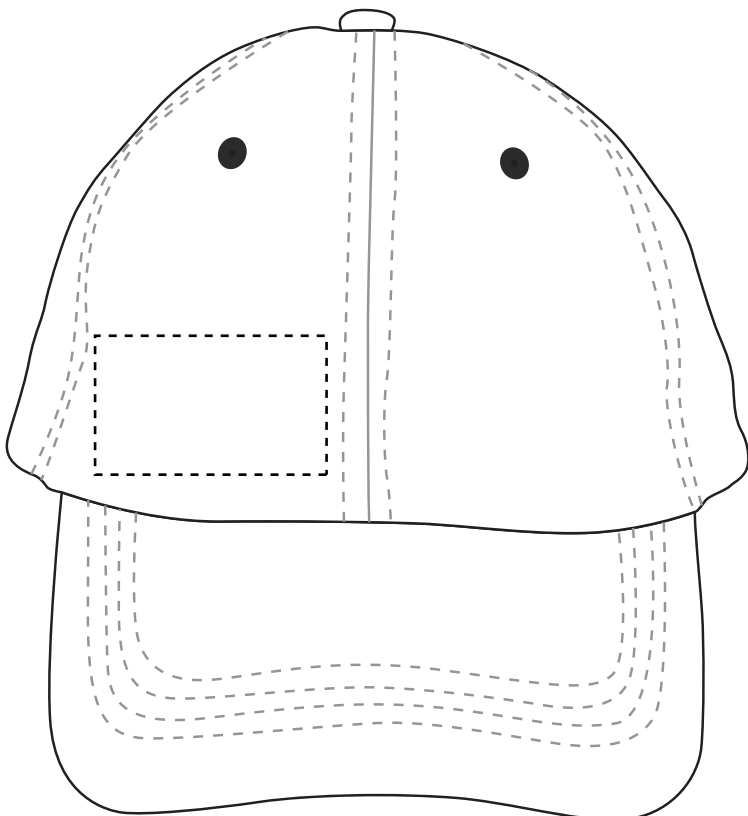

VHDW26276 High Ponytail Cap

Heat Transfer

Front(Standard): 4" w x 2" h (max. 2 color)

Minimum Font Size: 12 pt.

Minimum Line Weight: 1 pos / 1.5 neg

Halftones Not Available

VHDW26276 High Ponytail Cap

Heat Transfer

Front Left(Optional): 2.5”w x 1.5”h (max. 2 color)

Minimum Font Size: 12 pt.

Minimum Line Weight: 1 pos / 1.5 neg

Halftones Not Available

VHDW26276 High Ponytail Cap

Heat Transfer

Front Right(Optional): 2.5" w x 1.5" h (max. 2 color)

Minimum Font Size: 12 pt.

Minimum Line Weight: 1 pos / 1.5 neg

Halftones Not Available

VHDW26276 High Ponytail Cap

Full Color

Front(Optional, add'l charge): 4"w x 2"h

	Exterior Shape:	Interior Shape:
Min. Font Size:	Sans 8pt./Serif 10pt./Script 12pt.	Sans 5pt./Serif 6pt./Script 8pt.
Min. Line Weight:	1 pos / .75 neg	.5 pos / .75 neg
Halftones:	Available	Available

VHDW26276 High Ponytail Cap

Full Color

Front Left(Optional, add'l charge): 2.5”w x 1.5”h

	Exterior Shape:	Interior Shape:
Min. Font Size:	Sans 8pt./Serif 10pt./Script 12pt.	Sans 5pt./Serif 6pt./Script 8pt.
Min. Line Weight:	1 pos / .75 neg	.5 pos / .75 neg
Halftones:	Available	Available