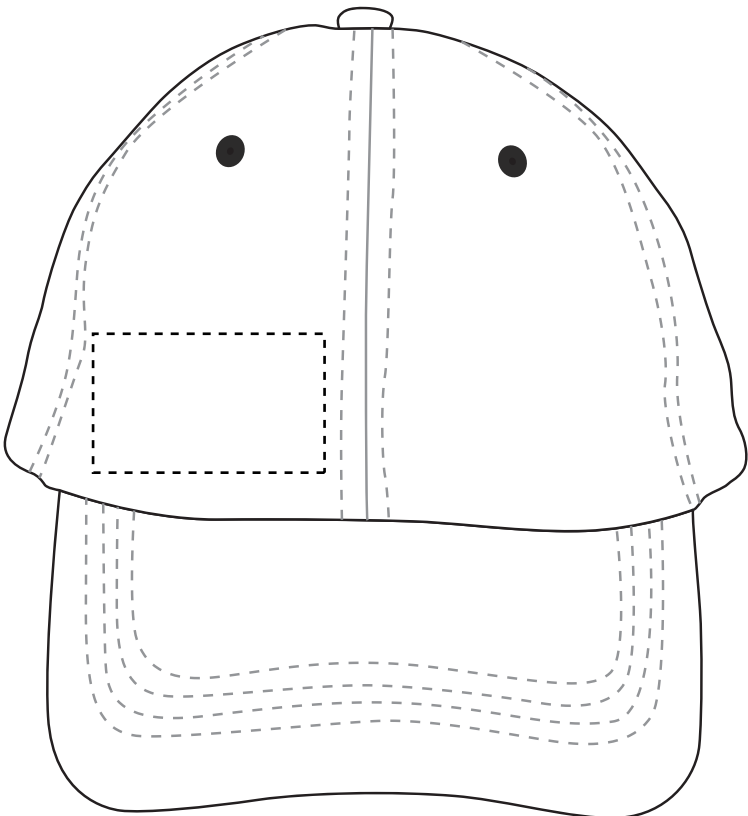

VHDW26276 High Ponytail Cap

Full Color

Front Left(Optional, add'l charge): 2.5”w x 1.5”h

	Exterior Shape:	Interior Shape:
Min. Font Size:	Sans 8pt./Serif 10pt./Script 12pt.	Sans 5pt./Serif 6pt./Script 8pt.
Min. Line Weight:	1 pos / .75 neg	.5 pos / .75 neg
Halftones:	Available	Available

VHDW26276 High Ponytail Cap

Full Color

Front Right(Optional, add'l charge): 2.5"w x 1.5"h

	Exterior Shape:	Interior Shape:
Min. Font Size:	Sans 8pt./Serif 10pt./Script 12pt.	Sans 5pt./Serif 6pt./Script 8pt.
Min. Line Weight:	1 pos / .75 neg	.5 pos / .75 neg
Halftones:	Available	Available