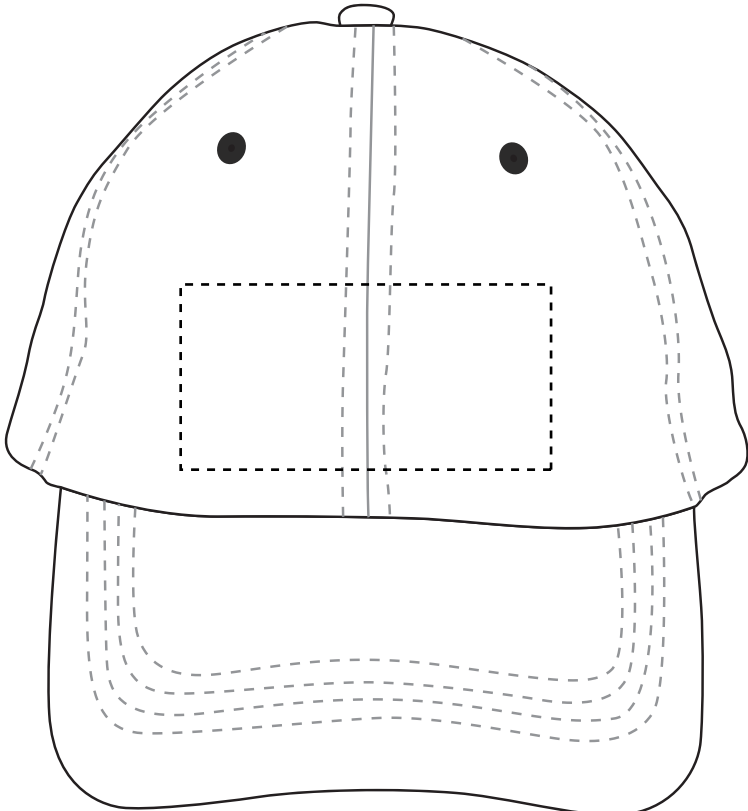

VHDW26276 High Ponytail Cap

Heat Transfer

Front(Standard): 4" w x 2" h (max. 2 color)

Minimum Font Size: 12 pt.

Minimum Line Weight: 1 pos / 1.5 neg

Halftones Not Available

VHDW26276 High Ponytail Cap

Heat Transfer

Front Left(Optional): 2.5”w x 1.5”h (max. 2 color)

Minimum Font Size: 12 pt.

Minimum Line Weight: 1 pos / 1.5 neg

Halftones Not Available

VHDW26276 High Ponytail Cap

Heat Transfer

Front Right(Optional): 2.5" w x 1.5" h (max. 2 color)

Minimum Font Size: 12 pt.

Minimum Line Weight: 1 pos / 1.5 neg

Halftones Not Available

VHDW26276 High Ponytail Cap

Full Color

Front(Optional, add'l charge): 4"w x 2"h

	Exterior Shape:	Interior Shape:
Min. Font Size:	Sans 8pt./Serif 10pt./Script 12pt.	Sans 5pt./Serif 6pt./Script 8pt.
Min. Line Weight:	1 pos / .75 neg	.5 pos / .75 neg
Halftones:	Available	Available

VHDW26276 High Ponytail Cap

Full Color

Front Left(Optional, add'l charge): 2.5”w x 1.5”h

	Exterior Shape:	Interior Shape:
Min. Font Size:	Sans 8pt./Serif 10pt./Script 12pt.	Sans 5pt./Serif 6pt./Script 8pt.
Min. Line Weight:	1 pos / .75 neg	.5 pos / .75 neg
Halftones:	Available	Available