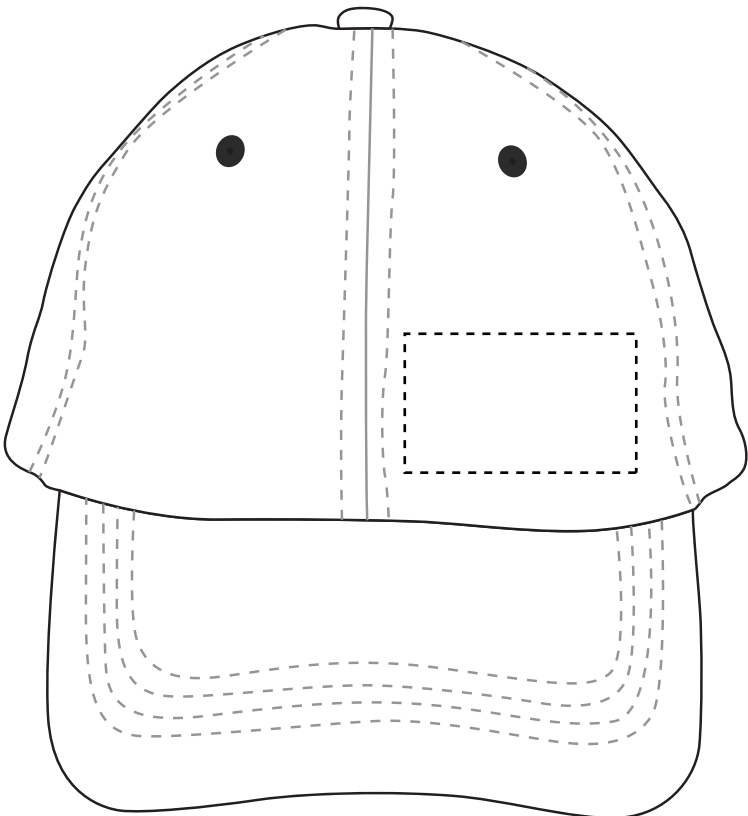

VHDW26276 High Ponytail Cap

Heat Transfer

Front(Standard): 4" w x 2" h (max. 2 color)

Minimum Font Size: 12 pt.

Minimum Line Weight: 1 pos / 1.5 neg

Halftones Not Available

VHDW26276 High Ponytail Cap

Heat Transfer

Front Left(Optional): 2.5”w x 1.5”h (max. 2 color)

Minimum Font Size: 12 pt.

Minimum Line Weight: 1 pos / 1.5 neg

Halftones Not Available

VHDW26276 High Ponytail Cap

Heat Transfer

Front Right(Optional): 2.5" w x 1.5" h (max. 2 color)

Minimum Font Size: 12 pt.

Minimum Line Weight: 1 pos / 1.5 neg

Halftones Not Available

VHDW26276 High Ponytail Cap

Full Color

Front(Optional, add'l charge): 4"w x 2"h

	Exterior Shape:	Interior Shape:
Min. Font Size:	Sans 8pt./Serif 10pt./Script 12pt.	Sans 5pt./Serif 6pt./Script 8pt.
Min. Line Weight:	1 pos / .75 neg	.5 pos / .75 neg
Halftones:	Available	Available

VHDW26276 High Ponytail Cap

Full Color

Front Left(Optional, add'l charge): 2.5”w x 1.5”h

	Exterior Shape:	Interior Shape:
Min. Font Size:	Sans 8pt./Serif 10pt./Script 12pt.	Sans 5pt./Serif 6pt./Script 8pt.
Min. Line Weight:	1 pos / .75 neg	.5 pos / .75 neg
Halftones:	Available	Available