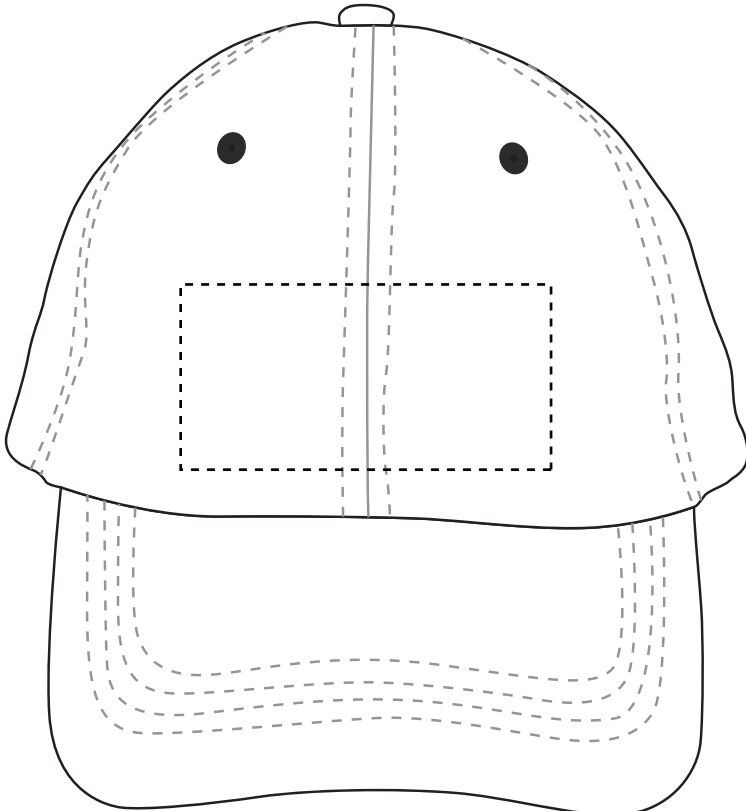

VHDW26276 High Ponytail Cap

Heat Transfer

Front(Standard): 4" w x 2" h (max. 2 color)

Minimum Font Size: 12 pt.

Minimum Line Weight: 1 pos / 1.5 neg

Halftones Not Available

VHDW26276 High Ponytail Cap

Heat Transfer

Front Left(Optional): 2.5”w x 1.5”h (max. 2 color)

Minimum Font Size: 12 pt.

Minimum Line Weight: 1 pos / 1.5 neg

Halftones Not Available

VHDW26276 High Ponytail Cap

Heat Transfer

Front Right(Optional): 2.5" w x 1.5" h (max. 2 color)

Minimum Font Size: 12 pt.

Minimum Line Weight: 1 pos / 1.5 neg

Halftones Not Available

VHDW26276 High Ponytail Cap

Full Color

Front(Optional, add'l charge): 4"w x 2"h

	Exterior Shape:	Interior Shape:
Min. Font Size:	Sans 8pt./Serif 10pt./Script 12pt.	Sans 5pt./Serif 6pt./Script 8pt.
Min. Line Weight:	1 pos / .75 neg	.5 pos / .75 neg
Halftones:	Available	Available

VHDW26276 High Ponytail Cap

Full Color

Front Left(Optional, add'l charge): 2.5”w x 1.5”h

	Exterior Shape:	Interior Shape:
Min. Font Size:	Sans 8pt./Serif 10pt./Script 12pt.	Sans 5pt./Serif 6pt./Script 8pt.
Min. Line Weight:	1 pos / .75 neg	.5 pos / .75 neg
Halftones:	Available	Available