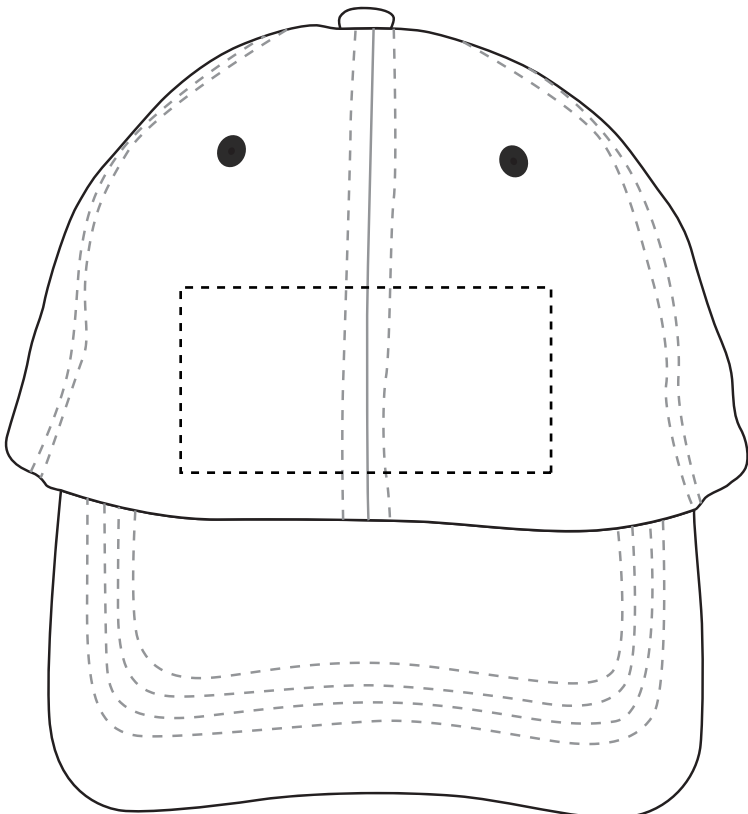

VHDW26276 High Ponytail Cap

Full Color

Front Left(Optional, add'l charge): 2.5”w x 1.5”h

	Exterior Shape:	Interior Shape:
Min. Font Size:	Sans 8pt./Serif 10pt./Script 12pt.	Sans 5pt./Serif 6pt./Script 8pt.
Min. Line Weight:	1 pos / .75 neg	.5 pos / .75 neg
Halftones:	Available	Available

VHDW26276 High Ponytail Cap

Full Color

Front Right(Optional, add'l charge): 2.5"w x 1.5"h

	Exterior Shape:	Interior Shape:
Min. Font Size:	Sans 8pt./Serif 10pt./Script 12pt.	Sans 5pt./Serif 6pt./Script 8pt.
Min. Line Weight:	1 pos / .75 neg	.5 pos / .75 neg
Halftones:	Available	Available

VHDW26276 High Ponytail Cap

Embroidery

Front(Optional, add'l charge): 4"w x 2"h, (max. 12 color)

Minimum Font Size: 5 mm tall, (lower case)

Minimum Line Weight: 1 mm / 2.5 pt

VHDW26276 High Ponytail Cap

Embroidery