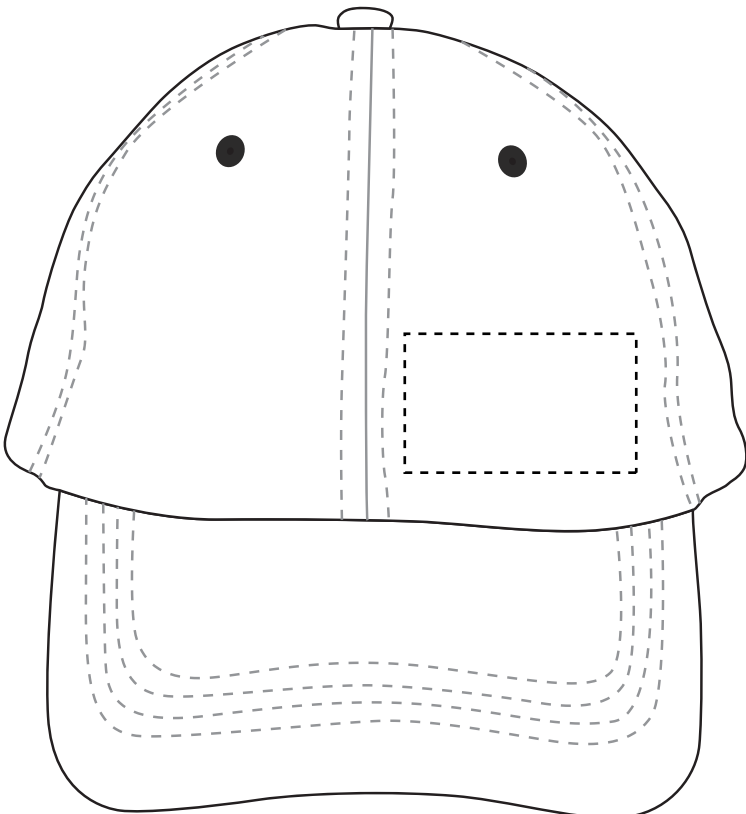

VHDW26276 High Ponytail Cap

Heat Transfer

Front(Standard): 4" w x 2" h (max. 2 color)

Minimum Font Size: 12 pt.

Minimum Line Weight: 1 pos / 1.5 neg

Halftones Not Available

VHDW26276 High Ponytail Cap

Heat Transfer

Front Left(Optional): 2.5”w x 1.5”h (max. 2 color)

Minimum Font Size: 12 pt.

Minimum Line Weight: 1 pos / 1.5 neg

Halftones Not Available

VHDW26276 High Ponytail Cap

Heat Transfer

Front Right(Optional): 2.5" w x 1.5" h (max. 2 color)

Minimum Font Size: 12 pt.

Minimum Line Weight: 1 pos / 1.5 neg

Halftones Not Available

VHDW26276 High Ponytail Cap

Full Color

Front(Optional, add'l charge): 4"w x 2"h

	Exterior Shape:	Interior Shape:
Min. Font Size:	Sans 8pt./Serif 10pt./Script 12pt.	Sans 5pt./Serif 6pt./Script 8pt.
Min. Line Weight:	1 pos / .75 neg	.5 pos / .75 neg
Halftones:	Available	Available

VHDW26276 High Ponytail Cap

Full Color

Front Left(Optional, add'l charge): 2.5”w x 1.5”h

	Exterior Shape:	Interior Shape:
Min. Font Size:	Sans 8pt./Serif 10pt./Script 12pt.	Sans 5pt./Serif 6pt./Script 8pt.
Min. Line Weight:	1 pos / .75 neg	.5 pos / .75 neg
Halftones:	Available	Available