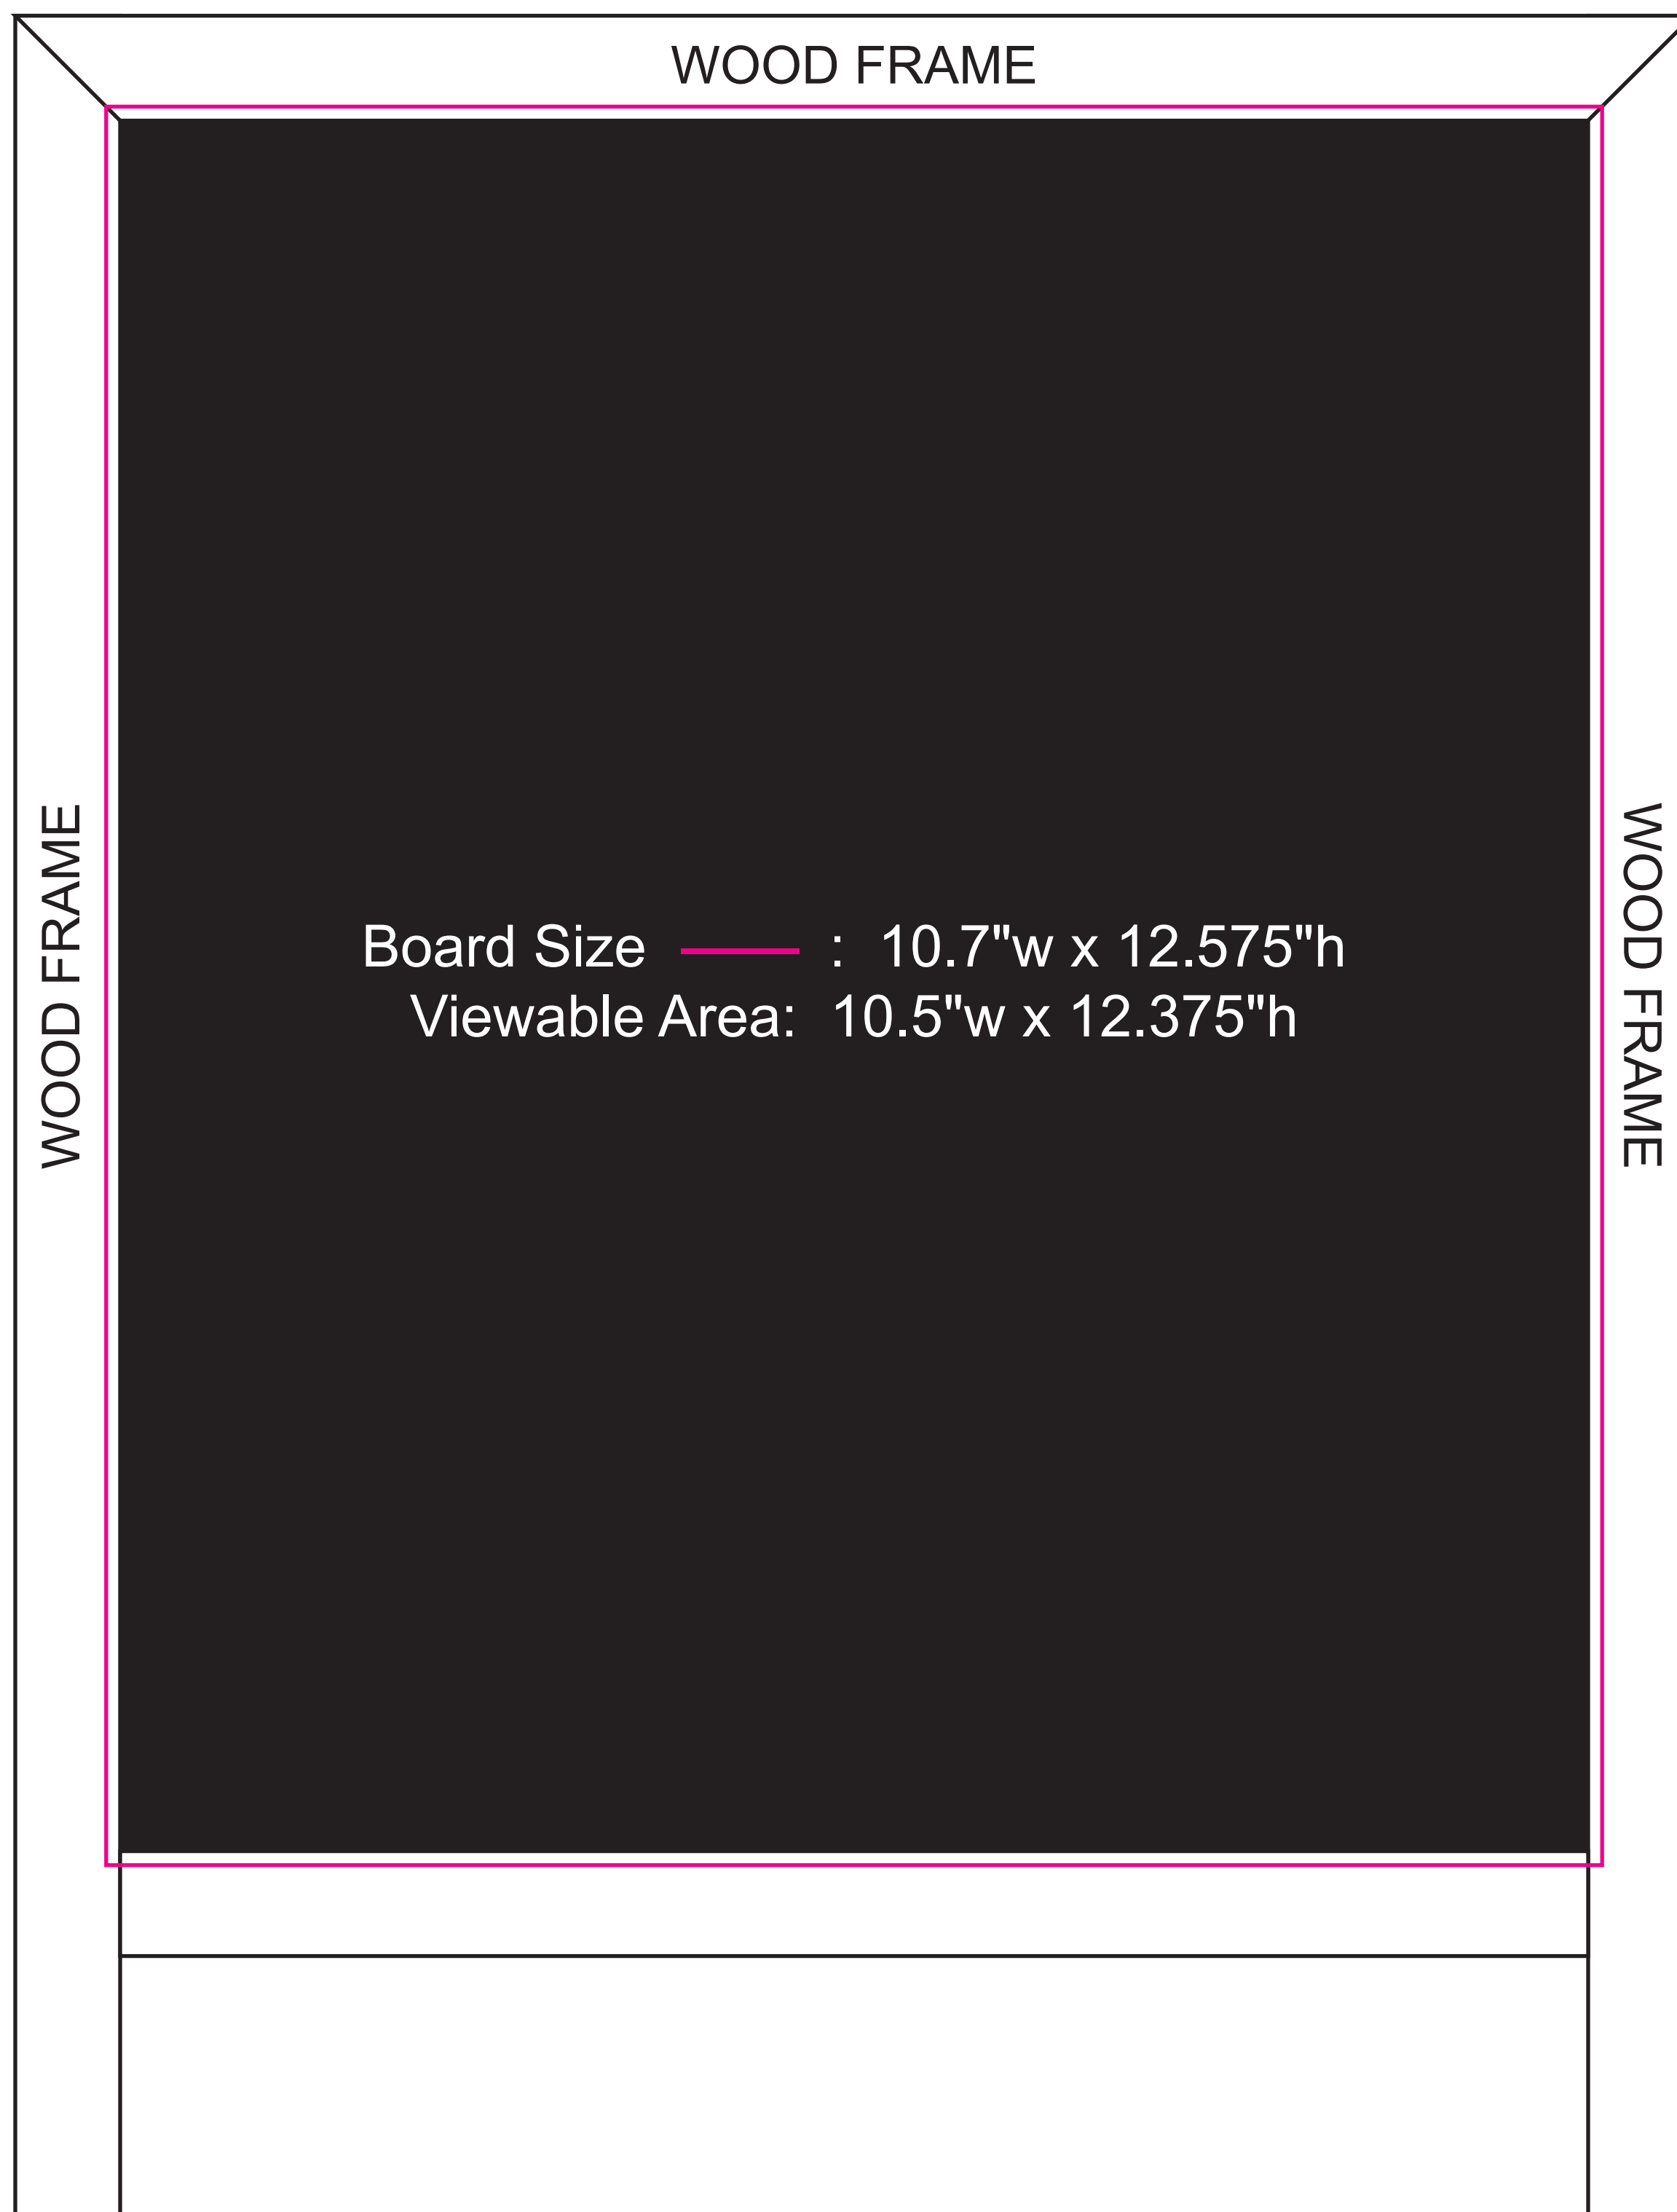

**Countertop A-Frame
Wet/Dry Erase Board
#AFWE1214**

ARTWORK TEMPLATE

ARTWORK SPECIFICATIONS:

Logos and typographic designs must be provided as vector formatted artwork with all text converted to outlines. Compositions using bitmaps should be clipped accordingly & submitted as a high quality pdf. Please include the root design file and assets package. *If improper artwork is submitted, additional artwork fees may incur.*