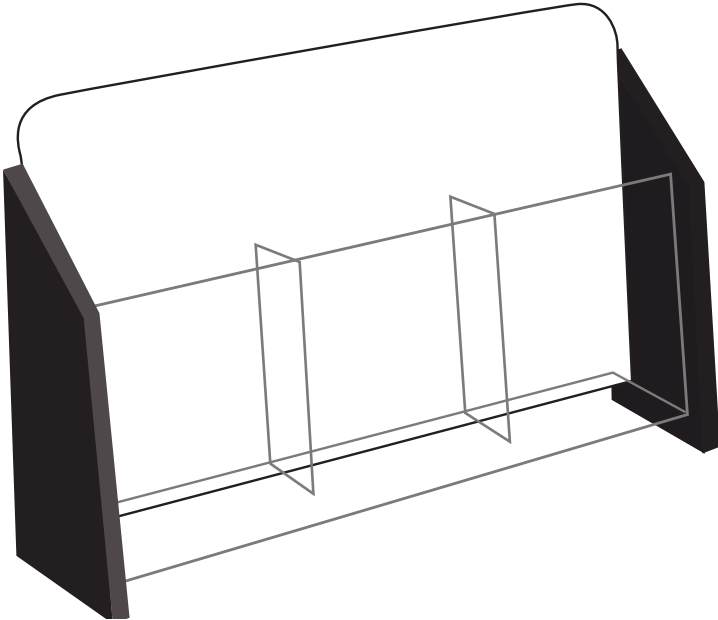

ARTWORK IMPRINT TEMPLATE

Countertop Brochure Holder, Black w/ Clear Pockets

Product #: D01931(counter) D01931W (wall)

PLEASE NOTE:
The measurements displayed on this template are approximate. The actual display may slightly vary. We recommend ordering a sample unit to work with if your imprint has very specific positioning.