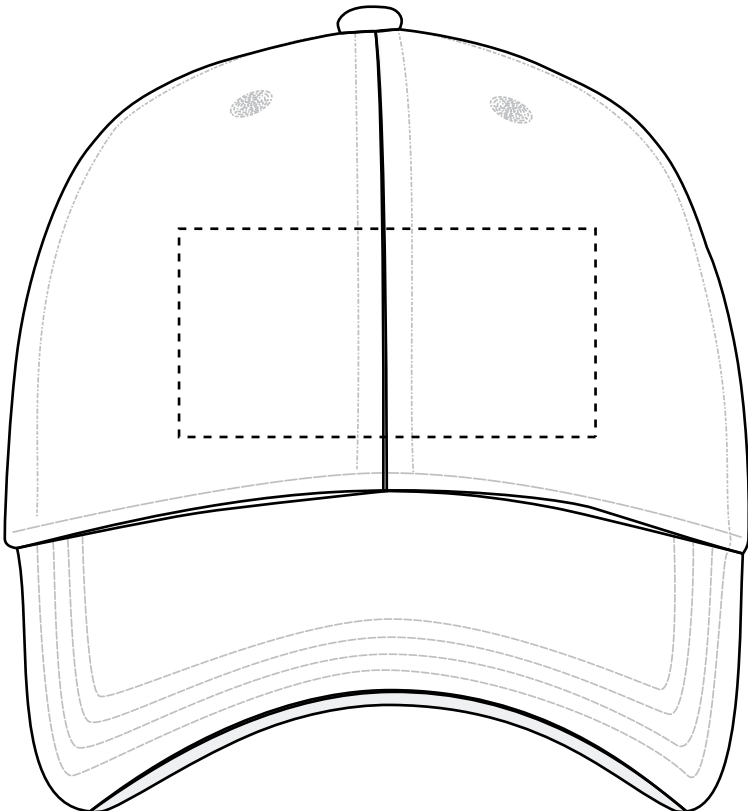

Heat Transfer
Front Left(Optional): 2.5”w x 1.5”h (max. 2 color)

Minimum Font Size: 12 pt.
Minimum Line Weight: 1 pos / 1.5 neg
Halftones Not Available

VHDW7313 Heavy Stitch Cap With Mesh

Heat Transfer

Front Right(Optional): 2.5”w x 1.5”h (max. 2 color)

Minimum Font Size: 12 pt.

Minimum Line Weight: 1 pos / 1.5 neg

Halftones Not Available

VHDW7313 Heavy Stitch Cap With Mesh

Full Color

Front(Optional, add'l charge): 4"w x 2"h

	Exterior Shape:	Interior Shape:
Min. Font Size:	Sans 8pt./Serif 10pt./Script 12pt.	Sans 5pt./Serif 6pt./Script 8pt.
Min. Line Weight:	1 pos / .75 neg	.5 pos / .75 neg
Halftones:	Available	Available

VHDW7313 Heavy Stitch Cap With Mesh

Full Color

Front Left(Optional, add'l charge): 2.5"w x 1.5"h

	Exterior Shape:	Interior Shape:
Min. Font Size:	Sans 8pt./Serif 10pt./Script 12pt.	Sans 5pt./Serif 6pt./Script 8pt.
Min. Line Weight:	1 pos / .75 neg	.5 pos / .75 neg
Halftones:	Available	Available

VHDW7313 Heavy Stitch Cap With Mesh

Full Color

Front Right(Optional, add'l charge): 2.5"w x 1.5"h

	Exterior Shape:	Interior Shape:
Min. Font Size:	Sans 8pt./Serif 10pt./Script 12pt.	Sans 5pt./Serif 6pt./Script 8pt.
Min. Line Weight:	1 pos / .75 neg	.5 pos / .75 neg
Halftones:	Available	Available