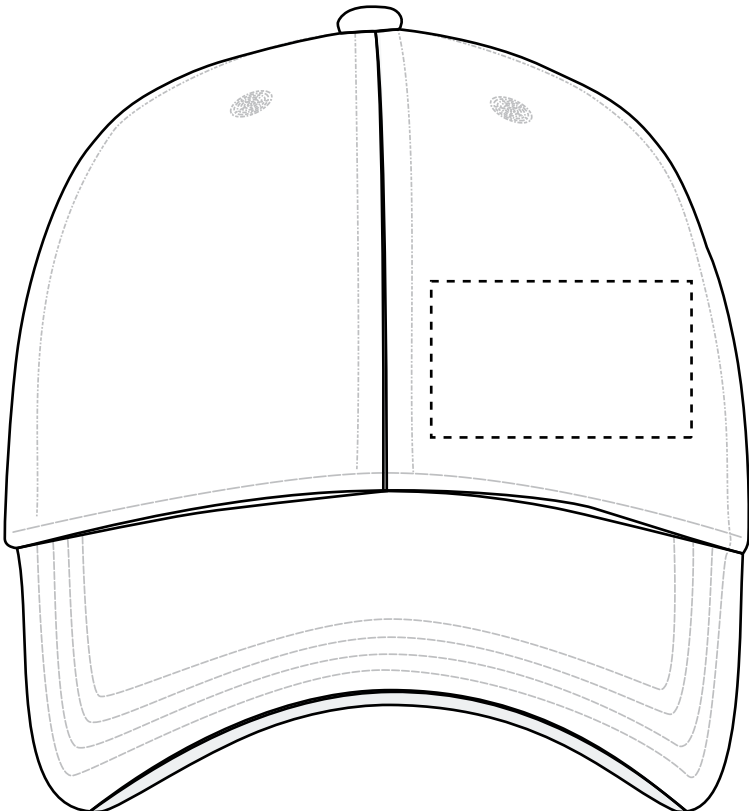

Heat Transfer
Front Left(Optional): 2.5”w x 1.5”h (max. 2 color)

Minimum Font Size: 12 pt.
Minimum Line Weight: 1 pos / 1.5 neg
Halftones Not Available

VHDW7313 Heavy Stitch Cap With Mesh

Heat Transfer

Front Right(Optional): 2.5”w x 1.5”h (max. 2 color)

Minimum Font Size: 12 pt.

Minimum Line Weight: 1 pos / 1.5 neg

Halftones Not Available

VHDW7313 Heavy Stitch Cap With Mesh

Full Color

Front(Optional, add'l charge): 4"w x 2"h

	Exterior Shape:	Interior Shape:
Min. Font Size:	Sans 8pt./Serif 10pt./Script 12pt.	Sans 5pt./Serif 6pt./Script 8pt.
Min. Line Weight:	1 pos / .75 neg	.5 pos / .75 neg
Halftones:	Available	Available

VHDW7313 Heavy Stitch Cap With Mesh

Full Color

Front Left(Optional, add'l charge): 2.5"w x 1.5"h

	Exterior Shape:	Interior Shape:
Min. Font Size:	Sans 8pt./Serif 10pt./Script 12pt.	Sans 5pt./Serif 6pt./Script 8pt.
Min. Line Weight:	1 pos / .75 neg	.5 pos / .75 neg
Halftones:	Available	Available

VHDW7313 Heavy Stitch Cap With Mesh

Full Color

Front Right(Optional, add'l charge): 2.5"w x 1.5"h

	Exterior Shape:	Interior Shape:
Min. Font Size:	Sans 8pt./Serif 10pt./Script 12pt.	Sans 5pt./Serif 6pt./Script 8pt.
Min. Line Weight:	1 pos / .75 neg	.5 pos / .75 neg
Halftones:	Available	Available