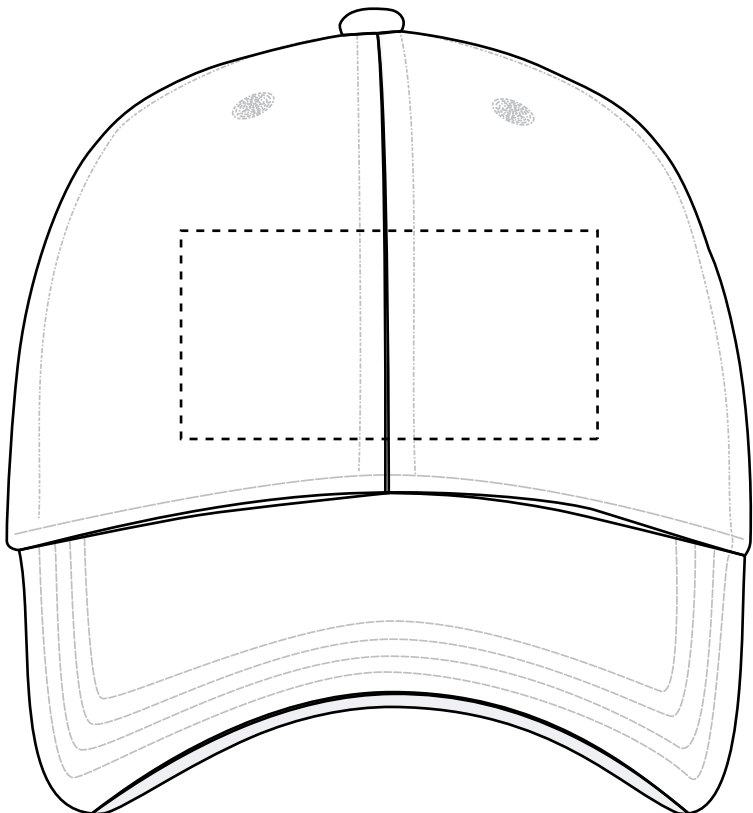

VHDW7313 Heavy Stitch Cap With Mesh

Full Color

Front Left(Optional, add'l charge): 2.5"w x 1.5"h

	Exterior Shape:	Interior Shape:
Min. Font Size:	Sans 8pt./Serif 10pt./Script 12pt.	Sans 5pt./Serif 6pt./Script 8pt.
Min. Line Weight:	1 pos / .75 neg	.5 pos / .75 neg
Halftones:	Available	Available

VHDW7313 Heavy Stitch Cap With Mesh

Full Color

Front Right(Optional, add'l charge): 2.5"w x 1.5"h

	Exterior Shape:	Interior Shape:
Min. Font Size:	Sans 8pt./Serif 10pt./Script 12pt.	Sans 5pt./Serif 6pt./Script 8pt.
Min. Line Weight:	1 pos / .75 neg	.5 pos / .75 neg
Halftones:	Available	Available

VHDW7313 Heavy Stitch Cap With Mesh

Embroidery

Front(Optional, add'l charge): 4"w x 2"h, (max. 12 color)

Minimum Font Size: 5 mm tall, (lower case)

Minimum Line Weight: 1 mm / 2.5 pt

VHDW7313 Heavy Stitch Cap With Mesh