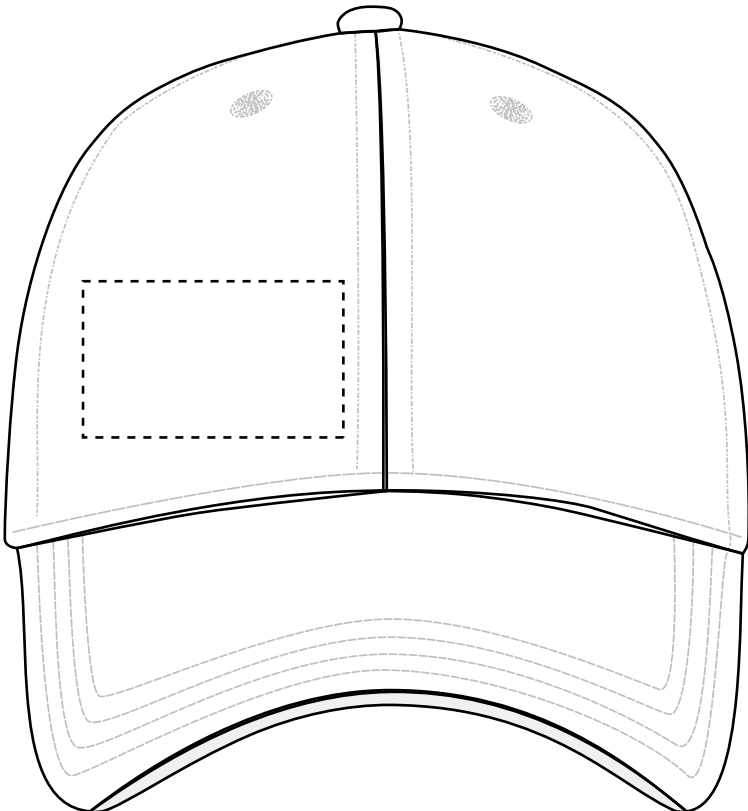

Minimum Font Size: 12 pt.

Minimum Line Weight: 1 pos / 1.5 neg

Halftones Not Available

VHDW7313 Heavy Stitch Cap With Mesh

Full Color

Front(Optional, add'l charge): 4"w x 2"h

	Exterior Shape:	Interior Shape:
Min. Font Size:	Sans 8pt./Serif 10pt./Script 12pt.	Sans 5pt./Serif 6pt./Script 8pt.
Min. Line Weight:	1 pos / .75 neg	.5 pos / .75 neg
Halftones:	Available	Available

VHDW7313 Heavy Stitch Cap With Mesh

Full Color

Front Left(Optional, add'l charge): 2.5"w x 1.5"h

	Exterior Shape:	Interior Shape:
Min. Font Size:	Sans 8pt./Serif 10pt./Script 12pt.	Sans 5pt./Serif 6pt./Script 8pt.
Min. Line Weight:	1 pos / .75 neg	.5 pos / .75 neg
Halftones:	Available	Available

VHDW7313 Heavy Stitch Cap With Mesh

Full Color

Front Right(Optional, add'l charge): 2.5"w x 1.5"h

	Exterior Shape:	Interior Shape:
Min. Font Size:	Sans 8pt./Serif 10pt./Script 12pt.	Sans 5pt./Serif 6pt./Script 8pt.
Min. Line Weight:	1 pos / .75 neg	.5 pos / .75 neg
Halftones:	Available	Available

VHDW7313 Heavy Stitch Cap With Mesh

Embroidery

Front(Optional, add'l charge): 4"w x 2"h, (max. 12 color)

Minimum Font Size: 5 mm tall, (lower case)

Minimum Line Weight: 1 mm / 2.5 pt

VHDW7313 Heavy Stitch Cap With Mesh