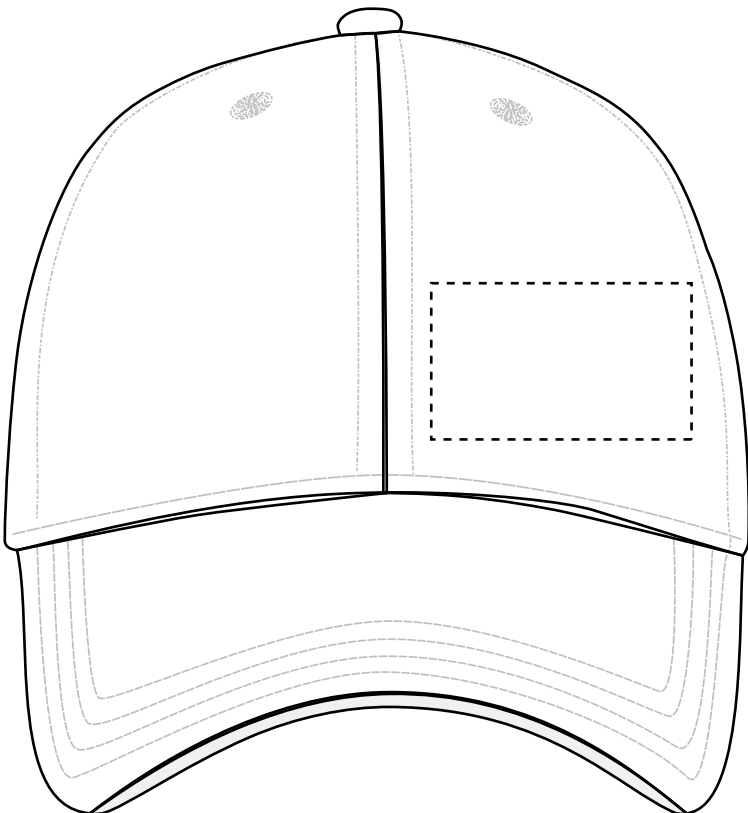

VHDW7313 Heavy Stitch Cap With Mesh

Full Color

Front Left(Optional, add'l charge): 2.5"w x 1.5"h

	Exterior Shape:	Interior Shape:
Min. Font Size:	Sans 8pt./Serif 10pt./Script 12pt.	Sans 5pt./Serif 6pt./Script 8pt.
Min. Line Weight:	1 pos / .75 neg	.5 pos / .75 neg
Halftones:	Available	Available

VHDW7313 Heavy Stitch Cap With Mesh

Full Color

Front Right(Optional, add'l charge): 2.5"w x 1.5"h

	Exterior Shape:	Interior Shape:
Min. Font Size:	Sans 8pt./Serif 10pt./Script 12pt.	Sans 5pt./Serif 6pt./Script 8pt.
Min. Line Weight:	1 pos / .75 neg	.5 pos / .75 neg
Halftones:	Available	Available

VHDW7313 Heavy Stitch Cap With Mesh

Embroidery

Front(Optional, add'l charge): 4"w x 2"h, (max. 12 color)

Minimum Font Size: 5 mm tall, (lower case)

Minimum Line Weight: 1 mm / 2.5 pt

VHDW7313 Heavy Stitch Cap With Mesh

Embroidery

Front Left (Optional, add'l charge): : 2.5" w x 1.5" h, (max. 12 color)

Minimum Font Size: 5 mm tall, (lower case)

Minimum Line Weight: 1 mm / 2.5 pt

VHDW7313 Heavy Stitch Cap With Mesh

Embroidery