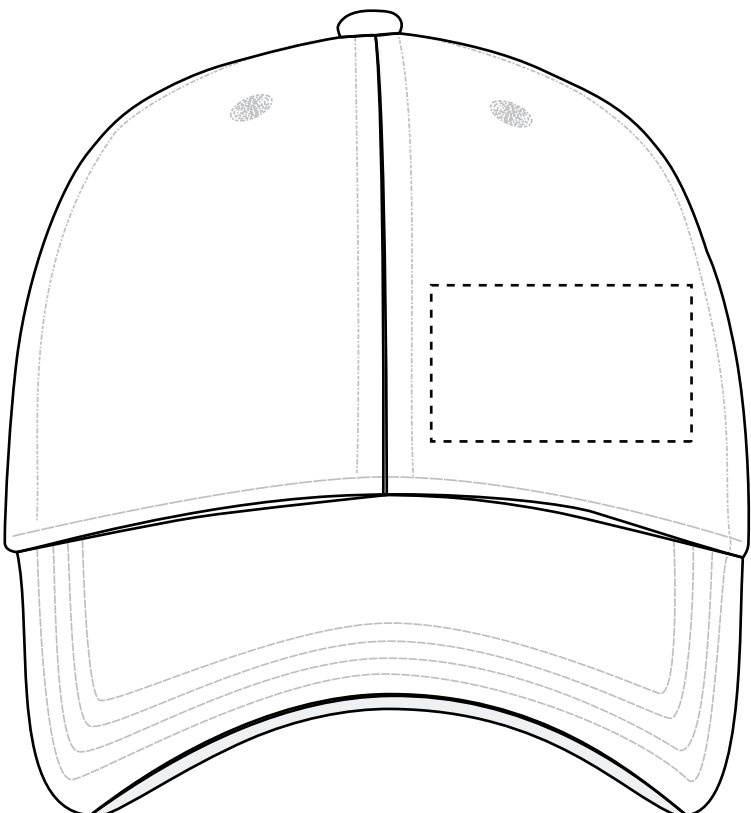

VHDW7313 Heavy Stitch Cap With Mesh

Heat Transfer

Front(Standard): 4"w x 2"h (max. 2 color)

Minimum Font Size: 12 pt.

Minimum Line Weight: 1 pos / 1.5 neg

Halftones Not Available

ART TEMPLATE

VHDW7313 Heavy Stitch Cap With Mesh

Heat Transfer
Front Left(Optional): 2.5”w x 1.5”h (max. 2 color)

Minimum Font Size: 12 pt.
Minimum Line Weight: 1 pos / 1.5 neg
Halftones Not Available

VHDW7313 Heavy Stitch Cap With Mesh

Heat Transfer

Front Right(Optional): 2.5”w x 1.5”h (max. 2 color)

Minimum Font Size: 12 pt.

Minimum Line Weight: 1 pos / 1.5 neg

Halftones Not Available

VHDW7313 Heavy Stitch Cap With Mesh

Full Color

Front(Optional, add'l charge): 4"w x 2"h

	Exterior Shape:	Interior Shape:
Min. Font Size:	Sans 8pt./Serif 10pt./Script 12pt.	Sans 5pt./Serif 6pt./Script 8pt.
Min. Line Weight:	1 pos / .75 neg	.5 pos / .75 neg
Halftones:	Available	Available

VHDW7313 Heavy Stitch Cap With Mesh

Full Color

Front Left(Optional, add'l charge): 2.5"w x 1.5"h

	Exterior Shape:	Interior Shape:
Min. Font Size:	Sans 8pt./Serif 10pt./Script 12pt.	Sans 5pt./Serif 6pt./Script 8pt.
Min. Line Weight:	1 pos / .75 neg	.5 pos / .75 neg
Halftones:	Available	Available