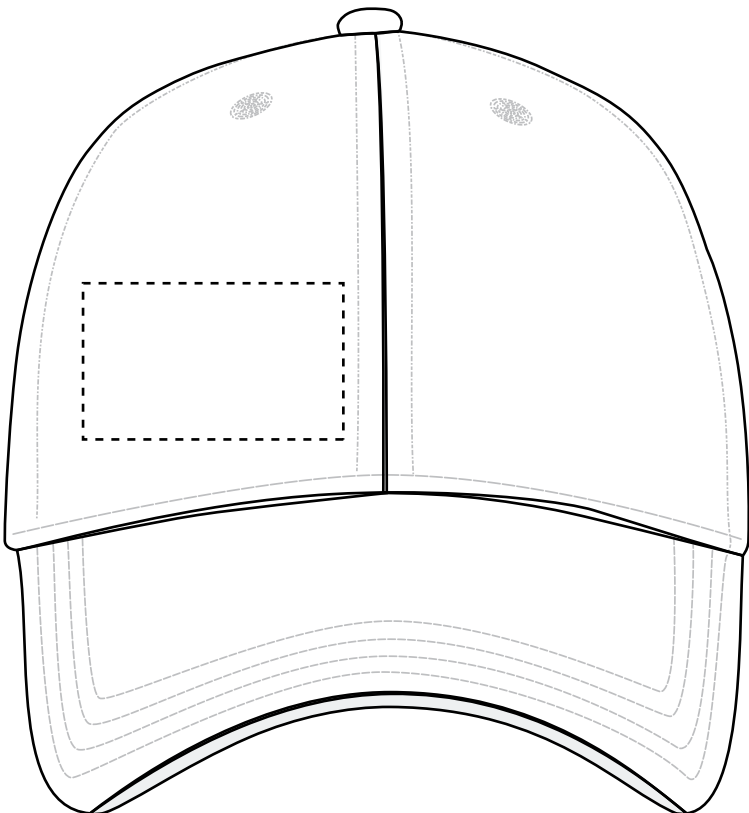

VHDW7313 Heavy Stitch Cap With Mesh

Heat Transfer

Front(Standard): 4"w x 2"h (max. 2 color)

Minimum Font Size: 12 pt.

Minimum Line Weight: 1 pos / 1.5 neg

Halftones Not Available

ART TEMPLATE

VHDW7313 Heavy Stitch Cap With Mesh

Heat Transfer
Front Left(Optional): 2.5”w x 1.5”h (max. 2 color)

Minimum Font Size: 12 pt.
Minimum Line Weight: 1 pos / 1.5 neg
Halftones Not Available

VHDW7313 Heavy Stitch Cap With Mesh

Heat Transfer

Front Right(Optional): 2.5”w x 1.5”h (max. 2 color)

Minimum Font Size: 12 pt.

Minimum Line Weight: 1 pos / 1.5 neg

Halftones Not Available

VHDW7313 Heavy Stitch Cap With Mesh

Full Color

Front(Optional, add'l charge): 4"w x 2"h

	Exterior Shape:	Interior Shape:
Min. Font Size:	Sans 8pt./Serif 10pt./Script 12pt.	Sans 5pt./Serif 6pt./Script 8pt.
Min. Line Weight:	1 pos / .75 neg	.5 pos / .75 neg
Halftones:	Available	Available

VHDW7313 Heavy Stitch Cap With Mesh

Full Color

Front Left(Optional, add'l charge): 2.5"w x 1.5"h

	Exterior Shape:	Interior Shape:
Min. Font Size:	Sans 8pt./Serif 10pt./Script 12pt.	Sans 5pt./Serif 6pt./Script 8pt.
Min. Line Weight:	1 pos / .75 neg	.5 pos / .75 neg
Halftones:	Available	Available