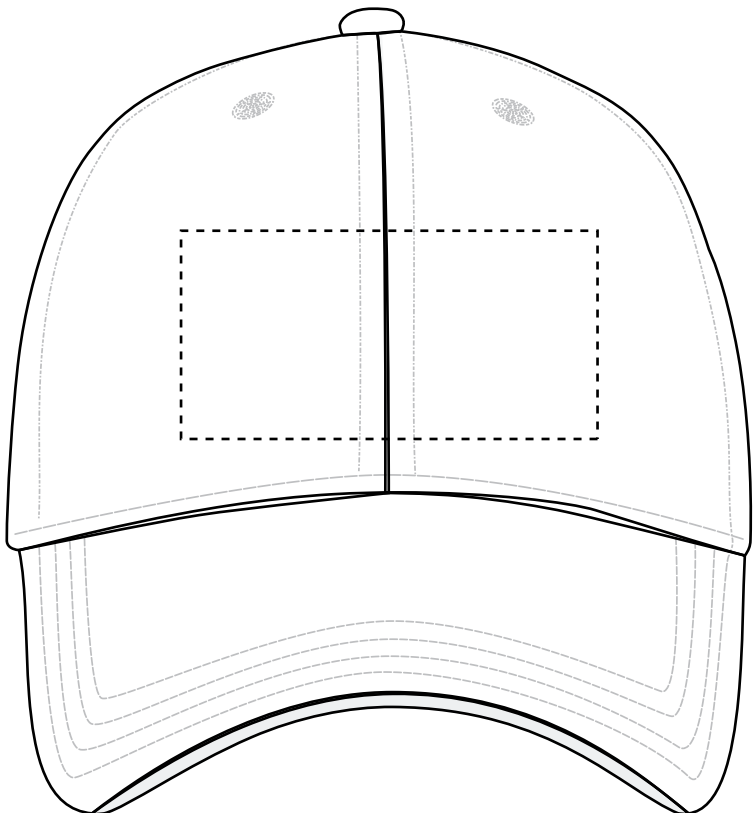

VHDW7313 Heavy Stitch Cap With Mesh

Heat Transfer

Front(Standard): 4"w x 2"h (max. 2 color)

Minimum Font Size: 12 pt.

Minimum Line Weight: 1 pos / 1.5 neg

Halftones Not Available

ART TEMPLATE

VHDW7313 Heavy Stitch Cap With Mesh

Heat Transfer
Front Left(Optional): 2.5”w x 1.5”h (max. 2 color)

Minimum Font Size: 12 pt.
Minimum Line Weight: 1 pos / 1.5 neg
Halftones Not Available

VHDW7313 Heavy Stitch Cap With Mesh

Heat Transfer

Front Right(Optional): 2.5”w x 1.5”h (max. 2 color)

Minimum Font Size: 12 pt.

Minimum Line Weight: 1 pos / 1.5 neg

Halftones Not Available

VHDW7313 Heavy Stitch Cap With Mesh

Full Color

Front(Optional, add'l charge): 4"w x 2"h

	Exterior Shape:	Interior Shape:
Min. Font Size:	Sans 8pt./Serif 10pt./Script 12pt.	Sans 5pt./Serif 6pt./Script 8pt.
Min. Line Weight:	1 pos / .75 neg	.5 pos / .75 neg
Halftones:	Available	Available

VHDW7313 Heavy Stitch Cap With Mesh

Full Color

Front Left(Optional, add'l charge): 2.5"w x 1.5"h

	Exterior Shape:	Interior Shape:
Min. Font Size:	Sans 8pt./Serif 10pt./Script 12pt.	Sans 5pt./Serif 6pt./Script 8pt.
Min. Line Weight:	1 pos / .75 neg	.5 pos / .75 neg
Halftones:	Available	Available