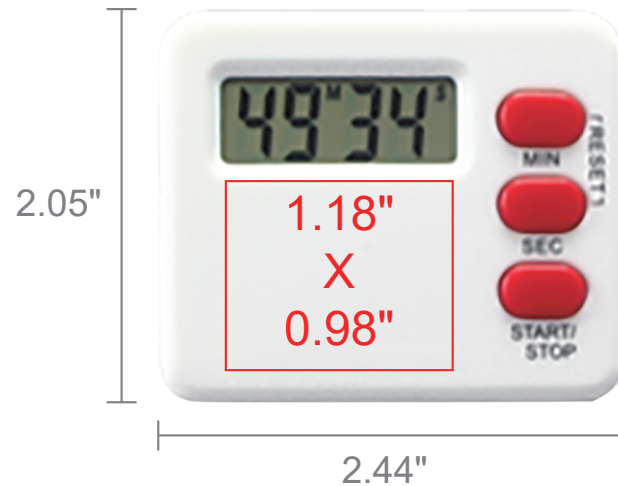

JOB#:

Date:

Product: PMS WHITE C

Imprint method: Silk Screen

*colors are close to, not exact match

Please respond to this proof as soon as possible. If we do not receive a reply after 72 hours, your order will be put in "pending" status. Failure to respond after that point will result in your order being cancelled with charges.