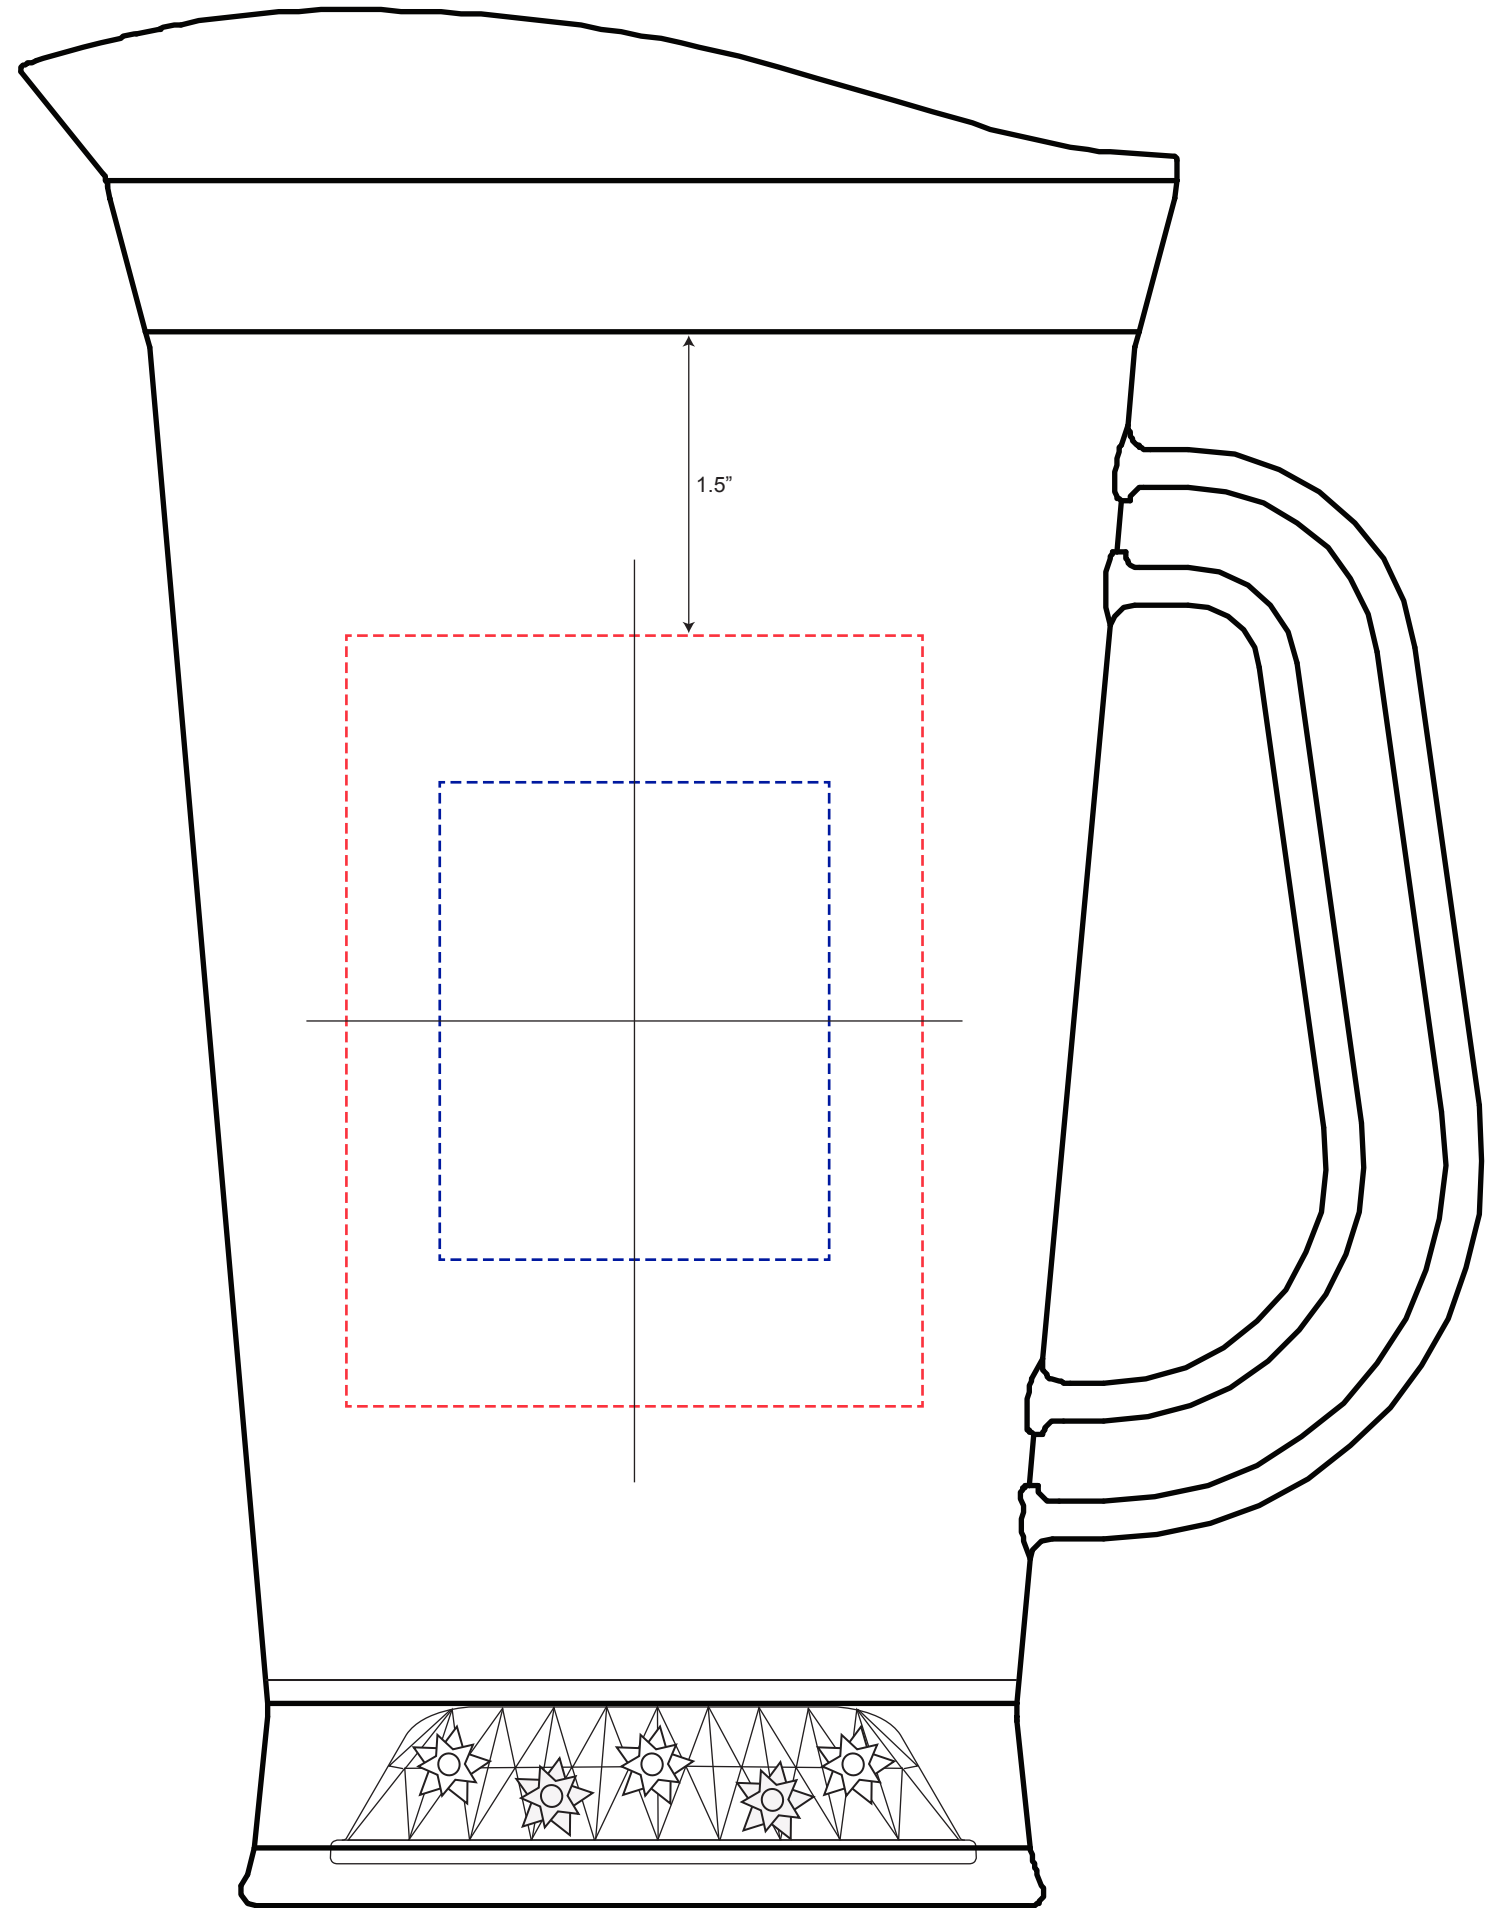

70oz 5-Light Beer Pitcher
LP70

Spot Color Imprint: 3"w x 4"h
Full Color Imprint: 2"w x 2.5"h

7.625"

Side 2

10"

Side 1