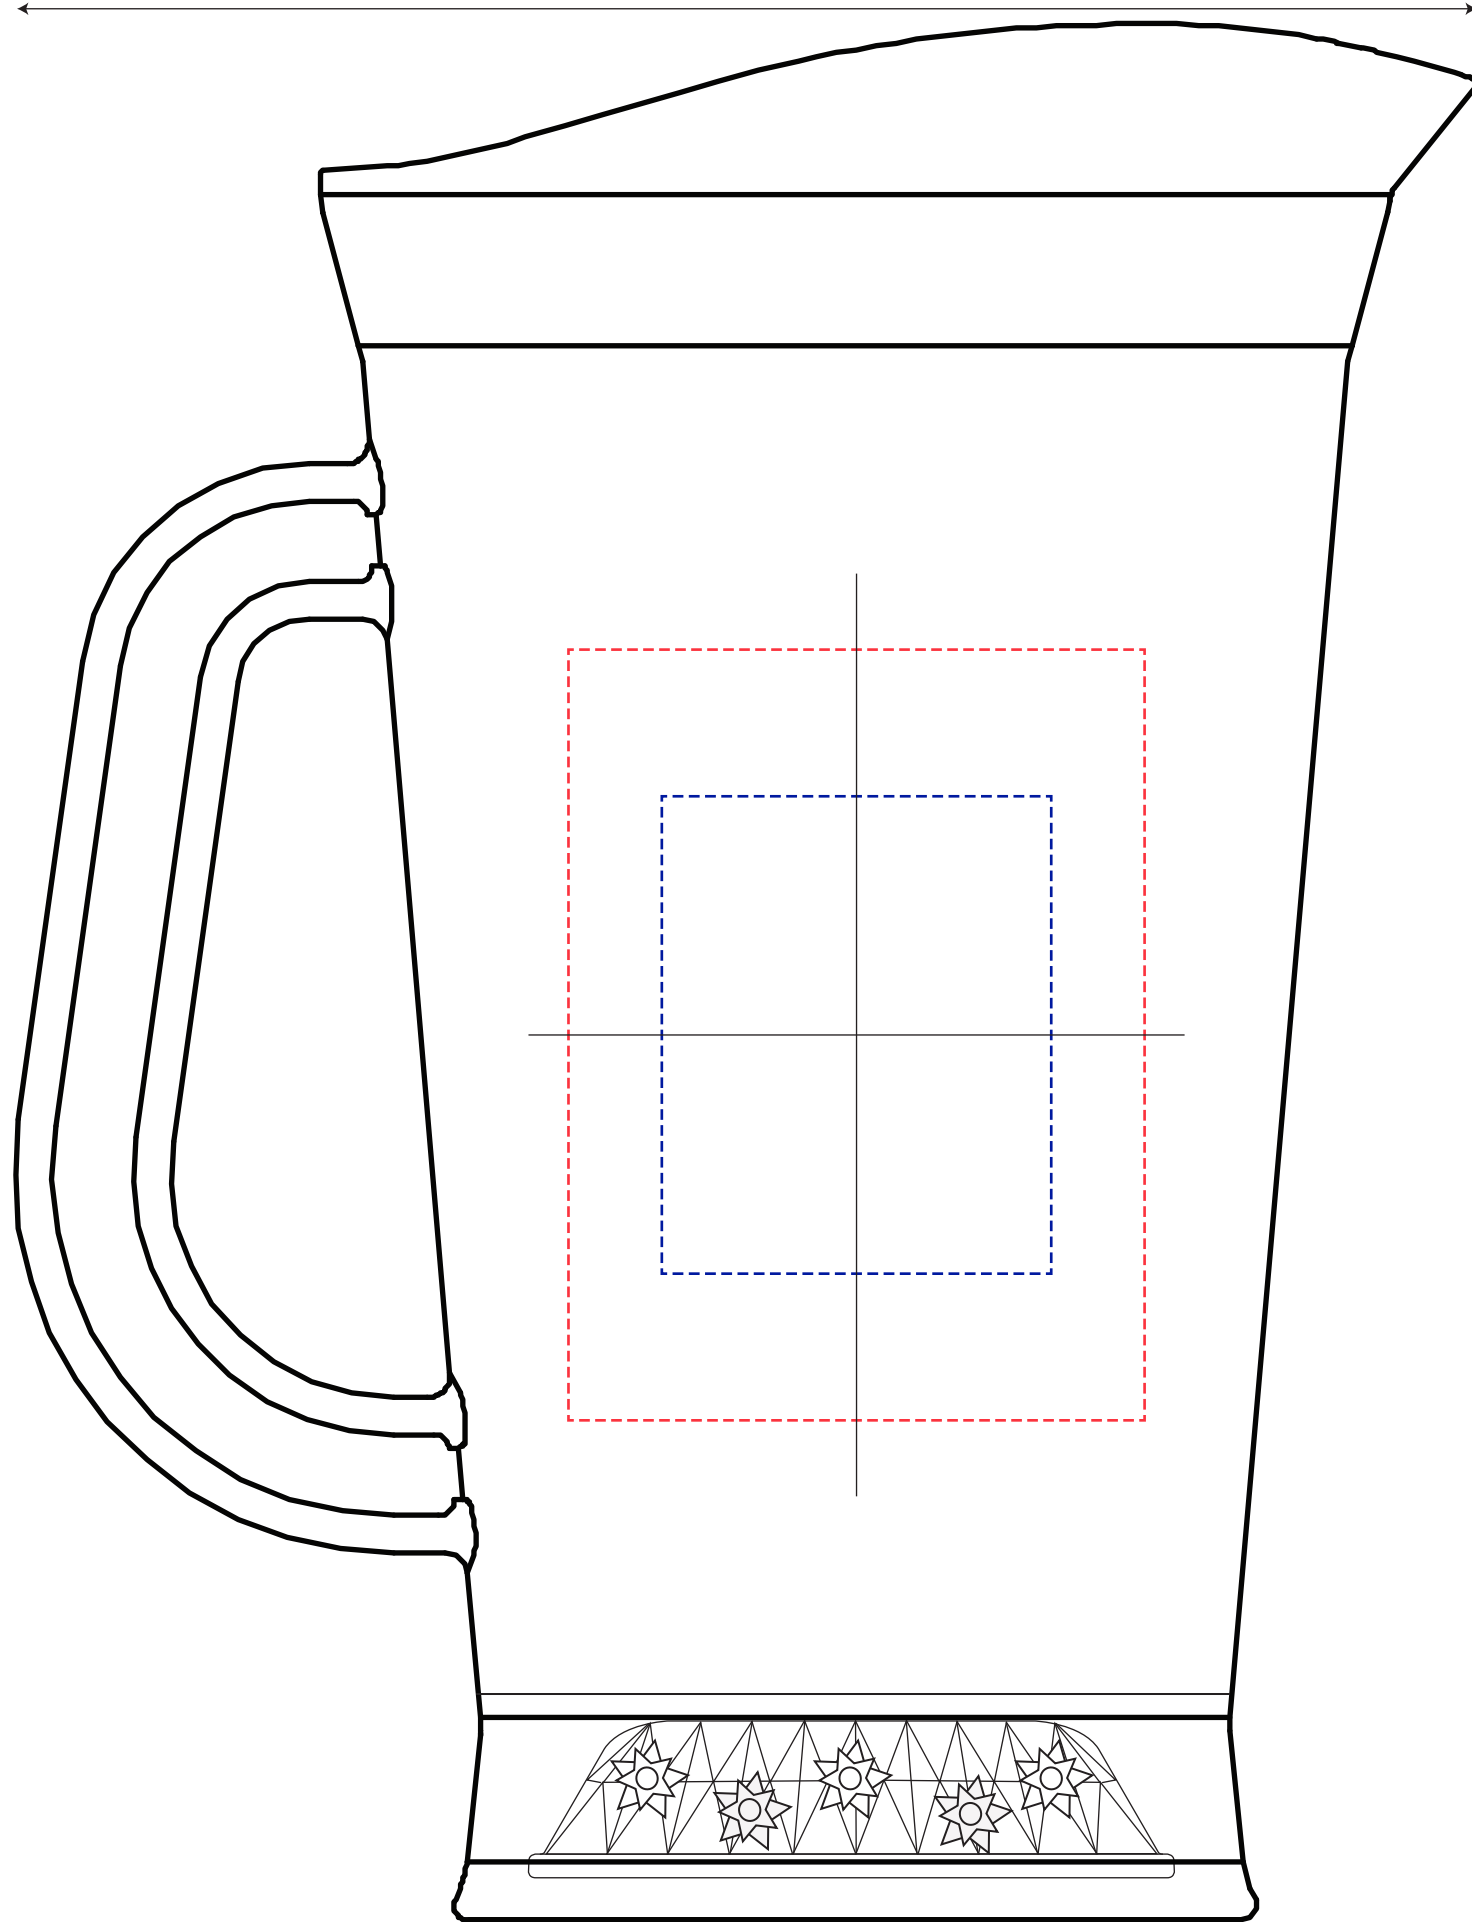

70oz 5-Light Beer Pitcher
LP70

Spot Color Imprint: 3"w x 4"h
Full Color Imprint: 2"w x 2.5"h

7.625"

Side 2

10"

Side 1