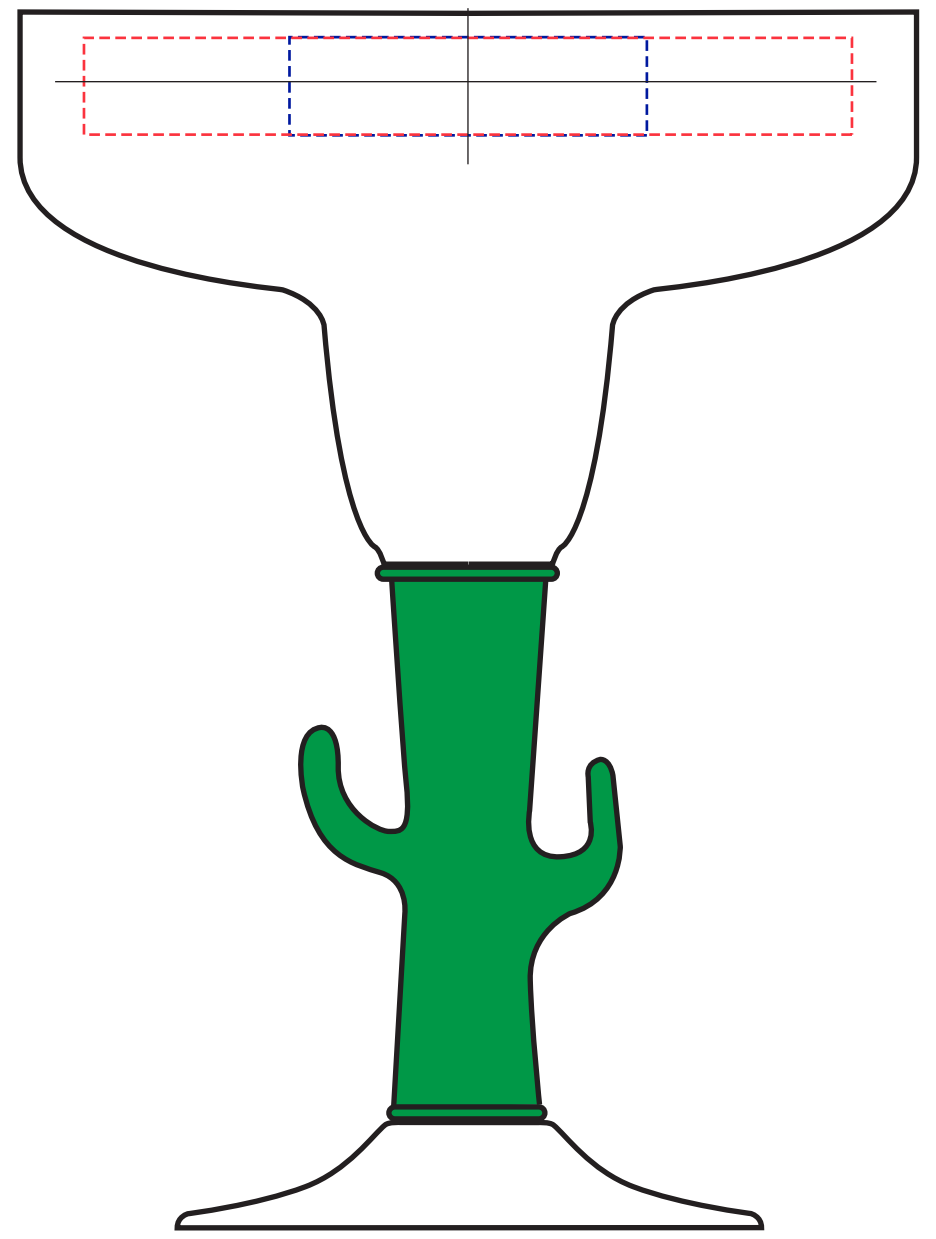

12oz Novelty Stem Margarita  
M12N-Cactus

Spot Color Imprint: 4"w x .5"h  
Full Color Imprint: 1.875"w x .5"h

Side 2

Side 1

12oz Novelty Stem Margarita  
M12N-Palm

Spot Color Imprint: 4"w x .5"h  
Full Color Imprint: 1.875"w x .5"h

Side 2

Side 1

12oz Novelty Stem Margarita  
M12N-Guitar

Spot Color Imprint: 4"w x .5"h  
Full Color Imprint: 1.875"w x .5"h

Side 2

Side 1