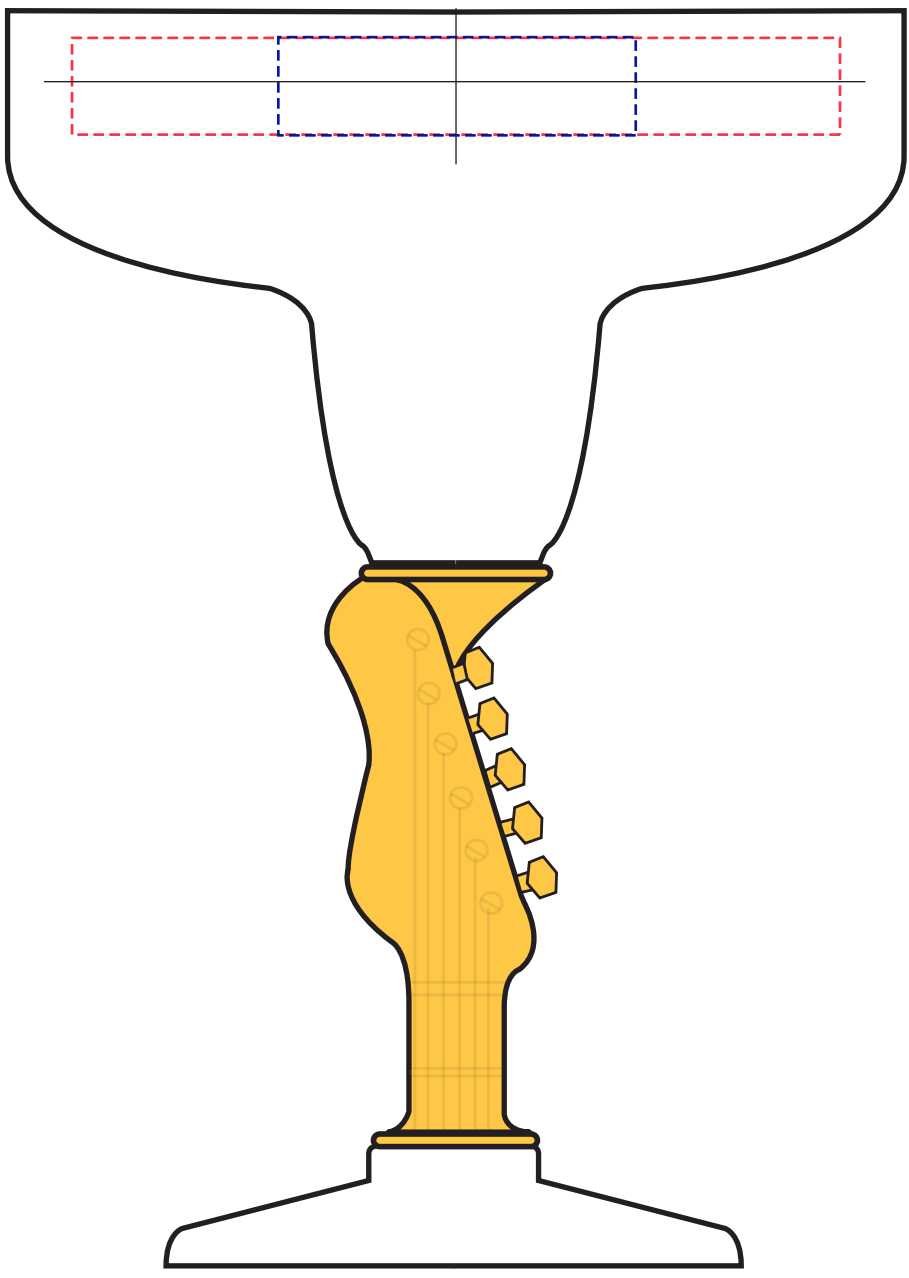

12oz Novelty Stem Margarita  
M12N-Cactus

Spot Color Imprint: 4"w x .5"h  
Full Color Imprint: 1.875"w x .5"h

Side 2

Side 1

12oz Novelty Stem Margarita  
M12N-Palm

Spot Color Imprint: 4"w x .5"h  
Full Color Imprint: 1.875"w x .5"h

Side 2

Side 1

12oz Novelty Stem Margarita  
M12N-Guitar

Spot Color Imprint: 4"w x .5"h  
Full Color Imprint: 1.875"w x .5"h

Side 2

Side 1