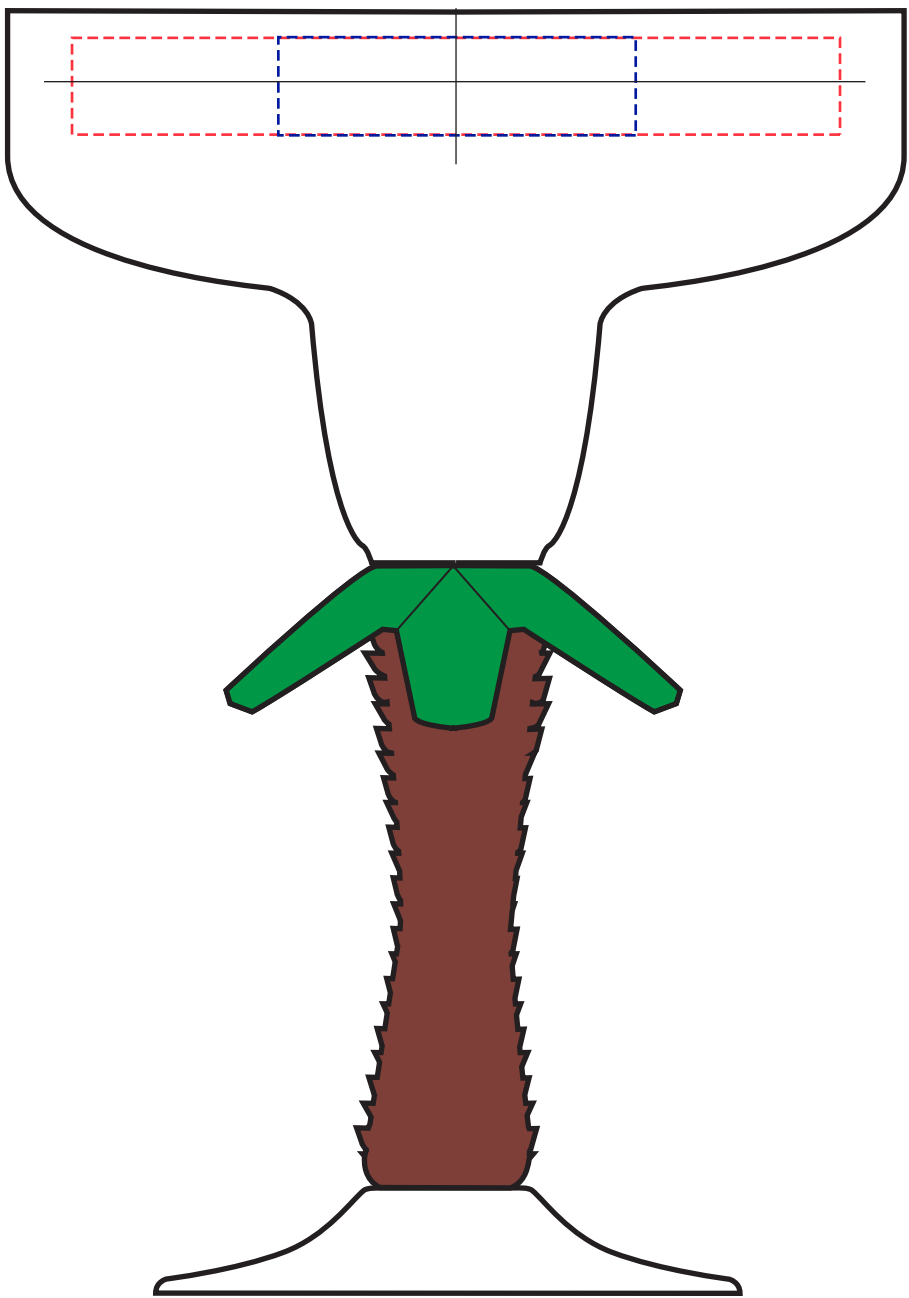

12oz Novelty Stem Margarita  
M12N-Cactus

Spot Color Imprint: 4"w x .5"h  
Full Color Imprint: 1.875"w x .5"h

Side 2

Side 1

12oz Novelty Stem Margarita  
M12N-Palm

Spot Color Imprint: 4"w x .5"h  
Full Color Imprint: 1.875"w x .5"h

Side 2

Side 1

12oz Novelty Stem Margarita  
M12N-Guitar

Spot Color Imprint: 4"w x .5"h  
Full Color Imprint: 1.875"w x .5"h

Side 2

Side 1