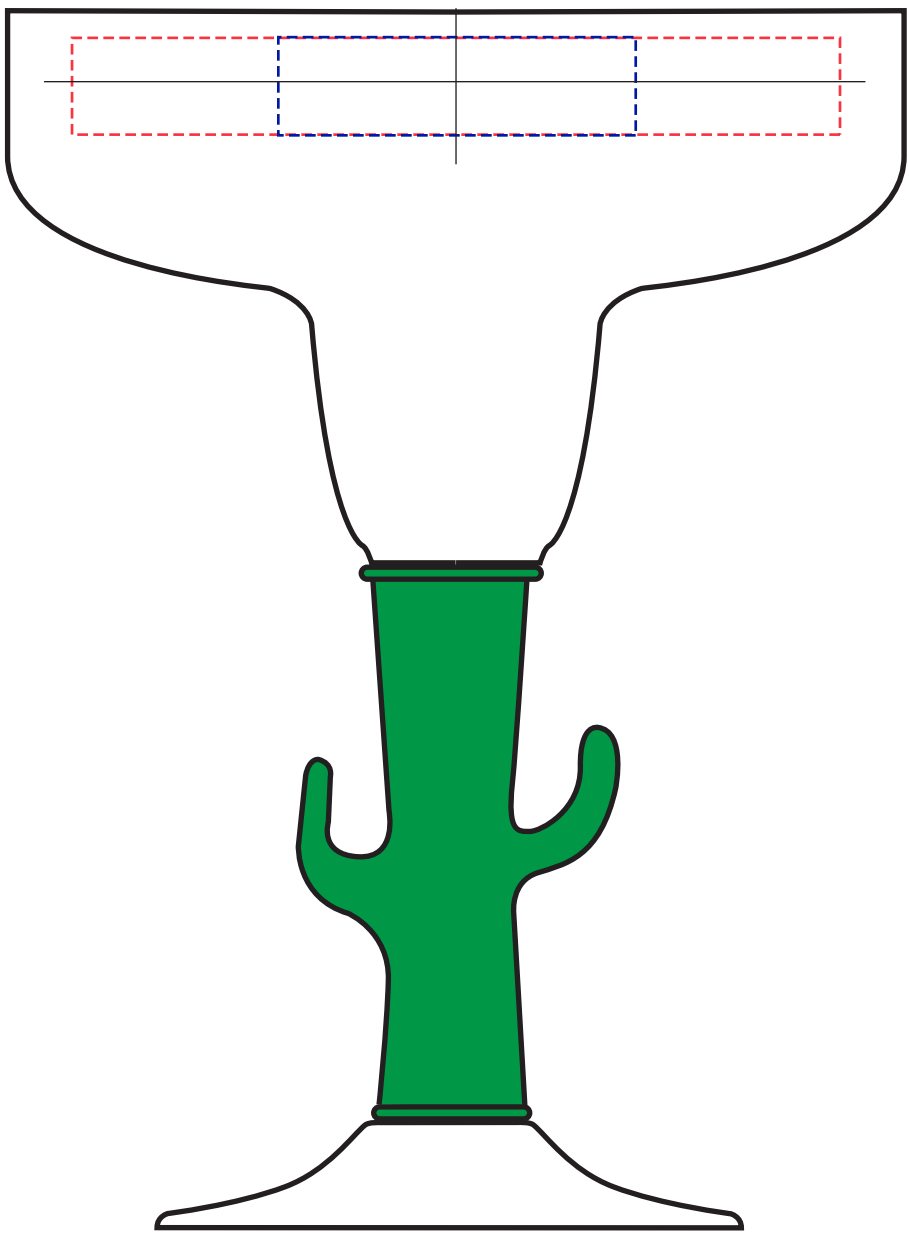

12oz Novelty Stem Margarita  
M12N-Cactus

Spot Color Imprint: 4"w x .5"h  
Full Color Imprint: 1.875"w x .5"h

Side 2

Side 1

12oz Novelty Stem Margarita  
M12N-Palm

Spot Color Imprint: 4"w x .5"h  
Full Color Imprint: 1.875"w x .5"h

Side 2

Side 1

12oz Novelty Stem Margarita  
M12N-Guitar

Spot Color Imprint: 4"w x .5"h  
Full Color Imprint: 1.875"w x .5"h

Side 2

Side 1