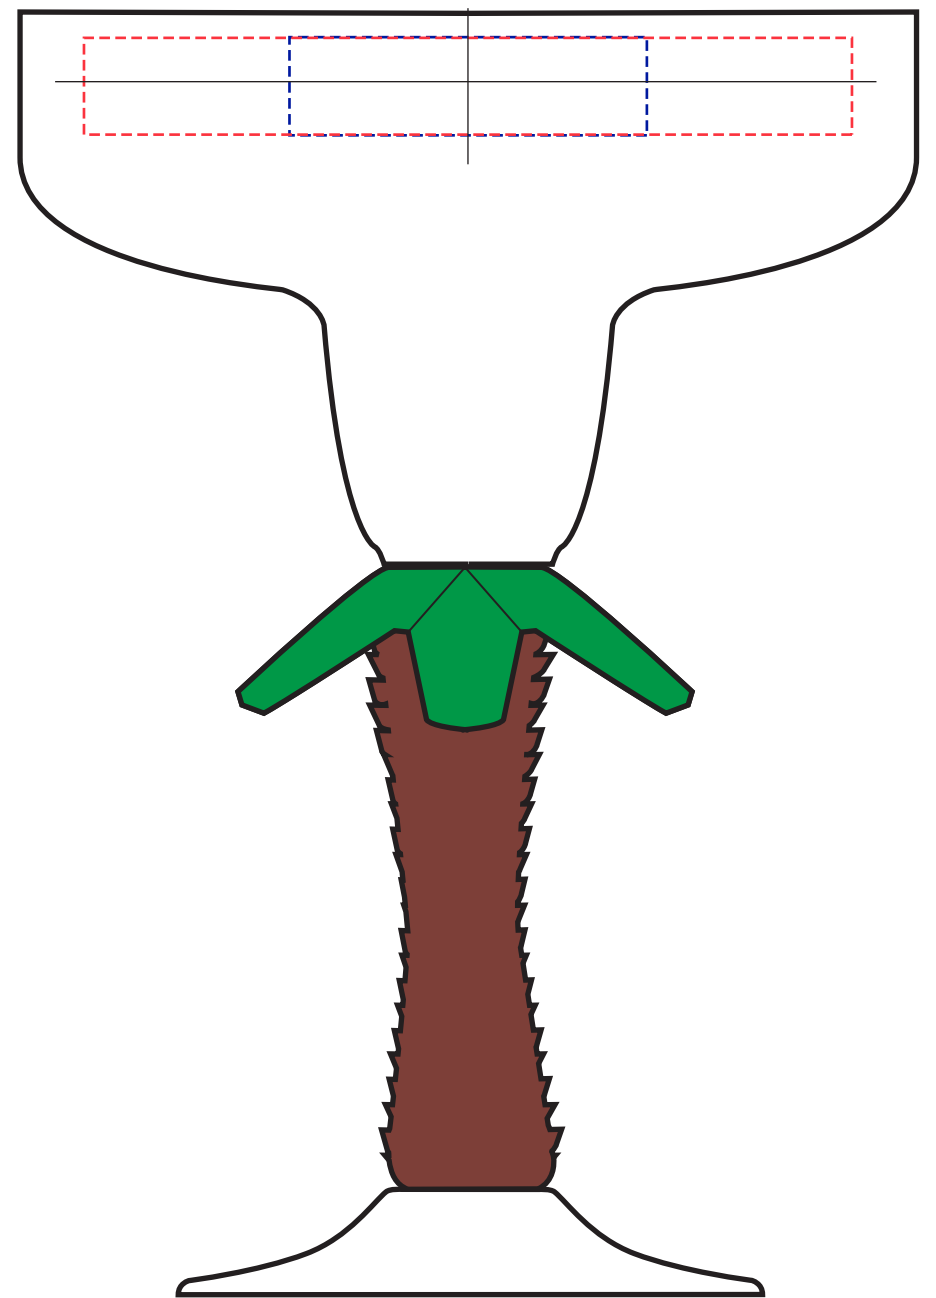

12oz Novelty Stem Margarita  
M12N-Cactus

Spot Color Imprint: 4"w x .5"h  
Full Color Imprint: 1.875"w x .5"h

Side 2

Side 1

12oz Novelty Stem Margarita  
M12N-Palm

Spot Color Imprint: 4"w x .5"h  
Full Color Imprint: 1.875"w x .5"h

Side 2

Side 1

12oz Novelty Stem Margarita  
M12N-Guitar

Spot Color Imprint: 4"w x .5"h  
Full Color Imprint: 1.875"w x .5"h

Side 2

Side 1