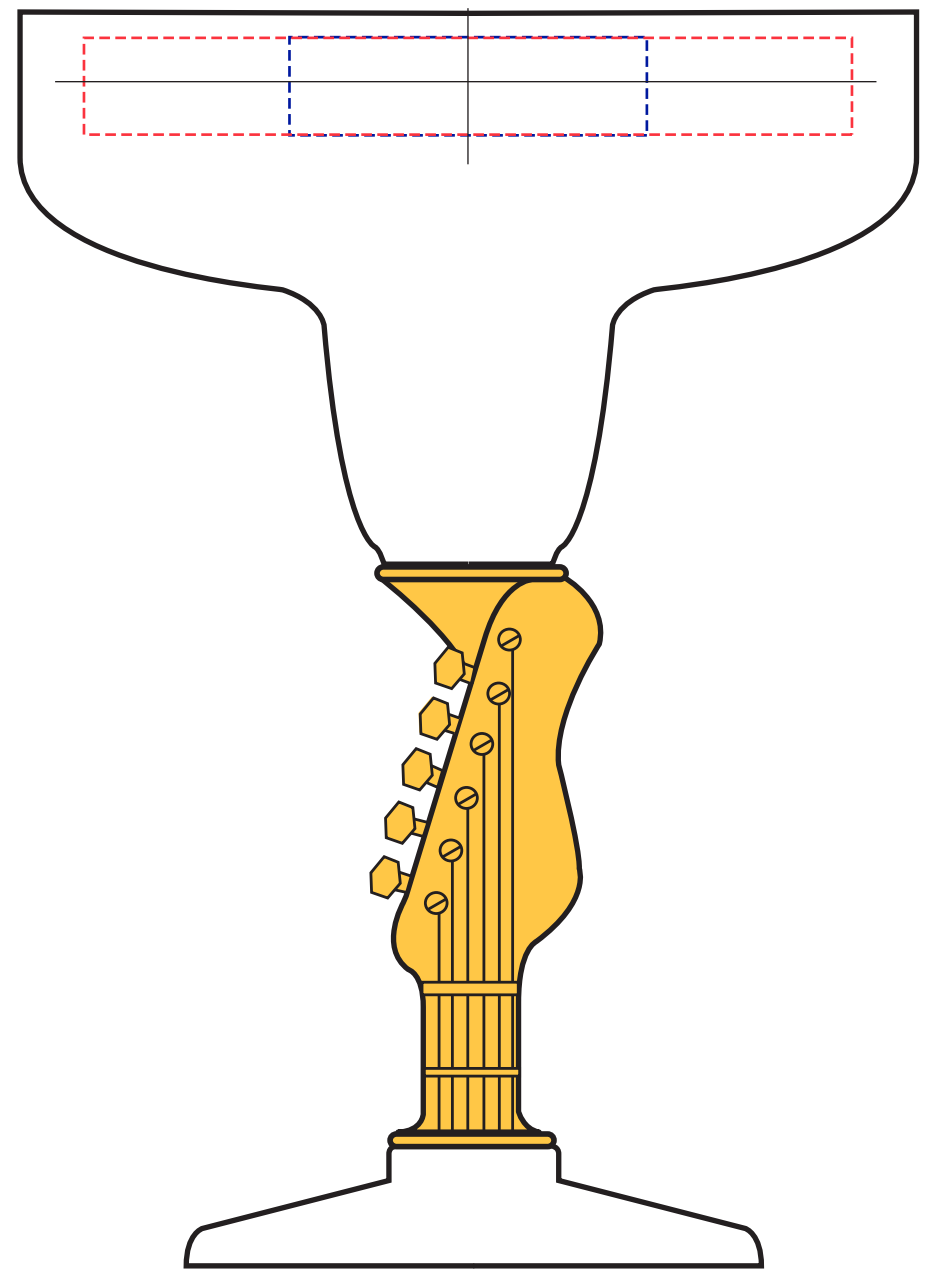

12oz Novelty Stem Margarita  
M12N-Cactus

Spot Color Imprint: 4"w x .5"h  
Full Color Imprint: 1.875"w x .5"h

Side 2

Side 1

12oz Novelty Stem Margarita  
M12N-Palm

Spot Color Imprint: 4"w x .5"h  
Full Color Imprint: 1.875"w x .5"h

Side 2

Side 1

12oz Novelty Stem Margarita  
M12N-Guitar

Spot Color Imprint: 4"w x .5"h  
Full Color Imprint: 1.875"w x .5"h

Side 2

Side 1