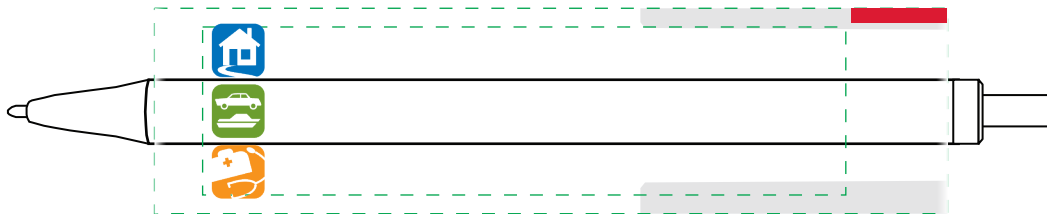

DCCS BIC® Digital Clic Stic® Pen

Full Color
Barrel Wrap(Standard): 4.13”w x 1.07”h
Text Imprint Area(Standard): 3.35” x .875”

Minimum Font Size: 6 pt.
Minimum Line Wt: .5 pos / .5 neg
Halftones Available

DCCS-STOCK_INSURANCE ICONS

*Please note there are faded edges to this item for any color that extends left to right (full bleed of color). The ends will have white always.

**Upon request, background elements including Stock Art are able to be reduced in opacity. This is to promote visibility of your imprint of which we recommend 10% opacity.