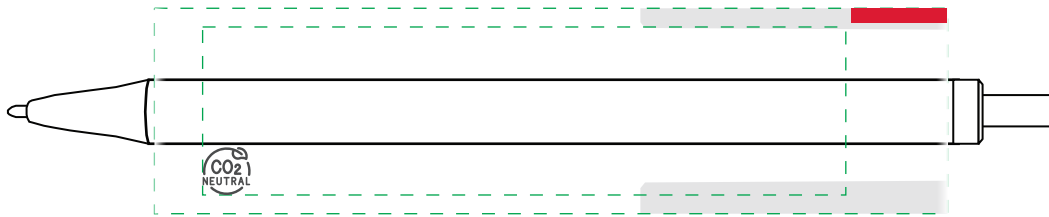

DCCS BIC® Digital Clic Stic® Pen

Full Color
Barrel Wrap(Standard): 4.13”w x 1.07”h
Text Imprint Area(Standard): 3.35” x .875”

Minimum Font Size: 6 pt.
Minimum Line Wt: .5 pos / .5 neg
Halftones Available

*Please note there are faded edges to this item for any color that extends left to right (full bleed of color). The ends will have white always.

*CO2 Neutral Logo is OPTIONAL -
It can be moved, or removed entirely. It CANNOT be resized.
CO2 Neutral logo will print the same color as imprint color chosen.*