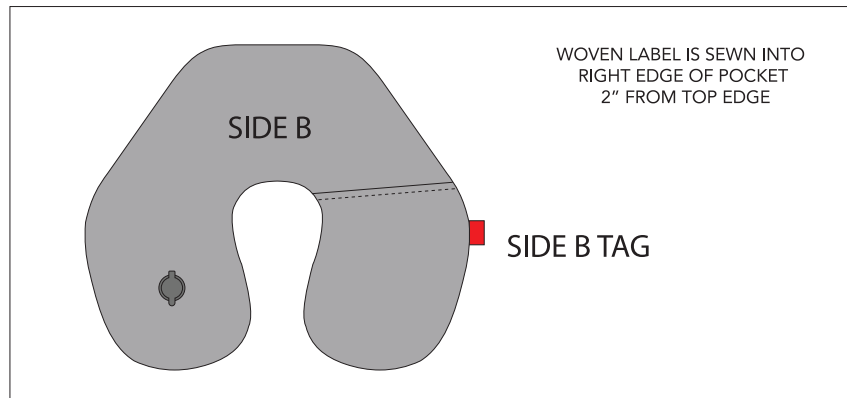

PLACEMENT REFERENCE

DESIGN INFORMATION

Colors will be closest match and pms colors are for reference only

Woven labels can use up to 6 colors total

For best results line thickness should be a minimum of 0.5mm