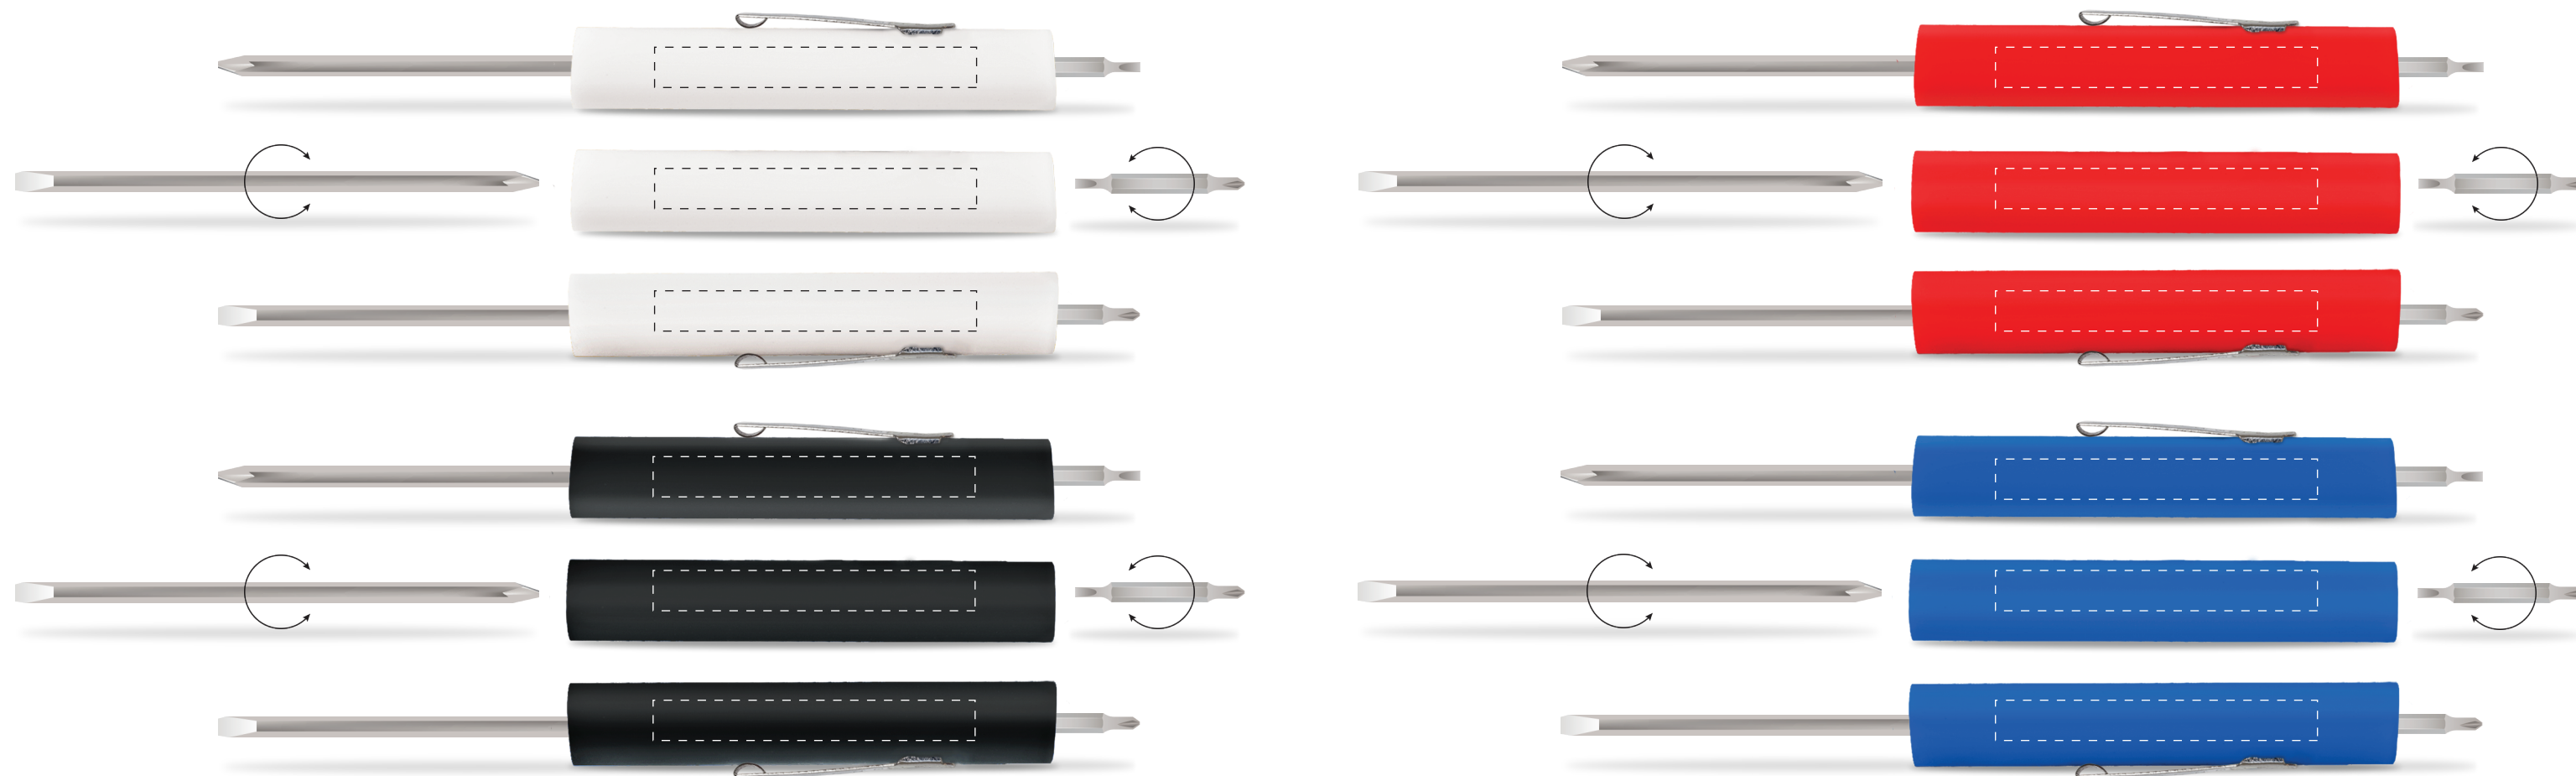

2262- TRI-AD 4-IN-1 REVERSIBLE BLADE SCREWDRIVER

Imprint Method: Screen Print
 Imprint Area: 2.00"L x 0.25"H

----- **MAXIMUM IMPRINT AREA**----- Keep any important information inside this box or it will be cut off.

Available Icons

BUTTON TOPS

BLADES

TOOLS (Can be used as Blade or Top)