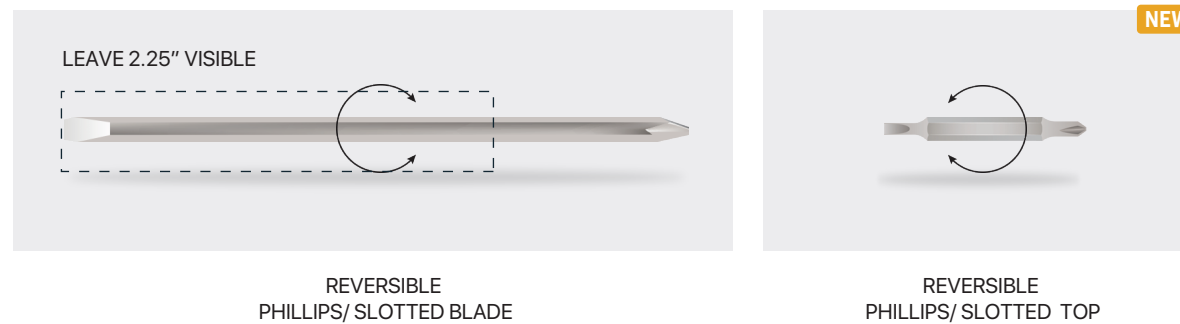

2262- TRI-AD 4-IN-1 REVERSIBLE BLADE SCREWDRIVER

Imprint Method: Screen Print
 Imprint Area: 2.00"L x 0.25"H

----- **MAXIMUM IMPRINT AREA**----- Keep any important information inside this box or it will be cut off.

Available Icons

BUTTON TOPS

BLADES

TOOLS (Can be used as Blade or Top)