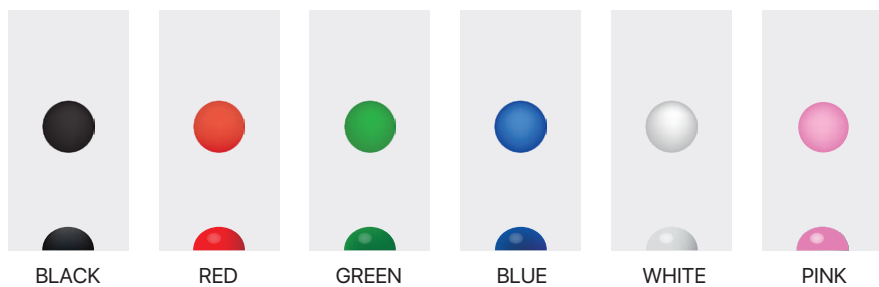

2262- TRI-AD 4-IN-1 REVERSIBLE BLADE SCREWDRIVER

Imprint Method: Screen Print
 Imprint Area: 2.00"L x 0.25"H

----- **MAXIMUM IMPRINT AREA**----- Keep any important information inside this box or it will be cut off.

Available Icons

BUTTON TOPS

BLADES

TOOLS (Can be used as Blade or Top)