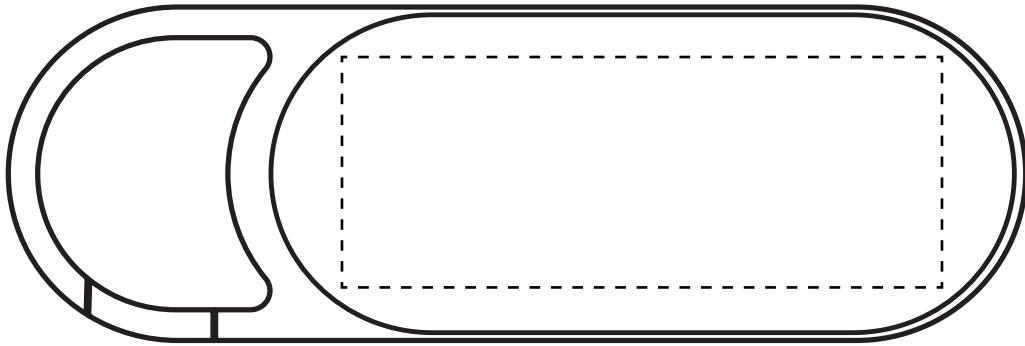

ART TEMPLATE

CTEK046 Sync Truly Wireless Earbuds and Bluetooth® Speaker Set

Full Color
Front(Standard): 3.125”w x 1.2”h

Minimum Font Size: 8 pt.
Minimum Line Weight: 1 pos / 1.5 neg
Halftones Available

Artwork prints directly on Speaker Mesh - Small Details are not recommended.