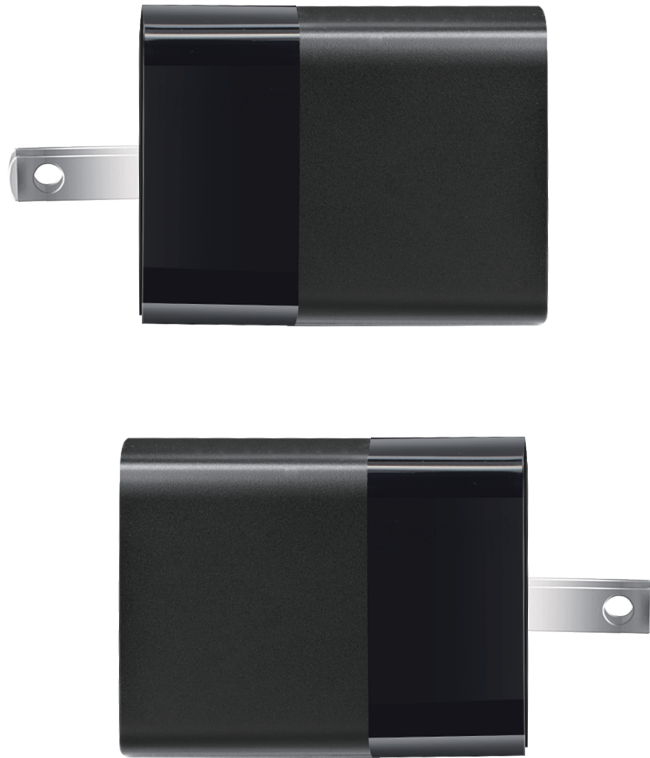

JOB#:

Date:

■ Product: PMS Black C

Imprint method: UV Full Color Silk Screen

*colors are close to, not exact match

Please respond to this proof as soon as possible. If we do not receive a reply after 72 hours, your order will be put in "pending" status. Failure to respond after that point will result in your order being cancelled with charges.