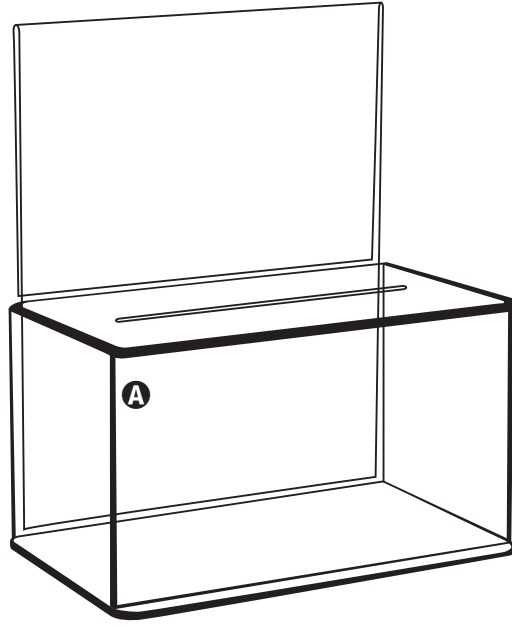

ARTWORK IMPRINT TEMPLATE

Lockable Acrylic Suggestion Box with Message Header

Product #: FATP06980

PLEASE NOTE:

The measurements displayed on this template are approximate. The actual display may slightly vary. We recommend ordering a sample unit to work with if your imprint has very specific positioning.