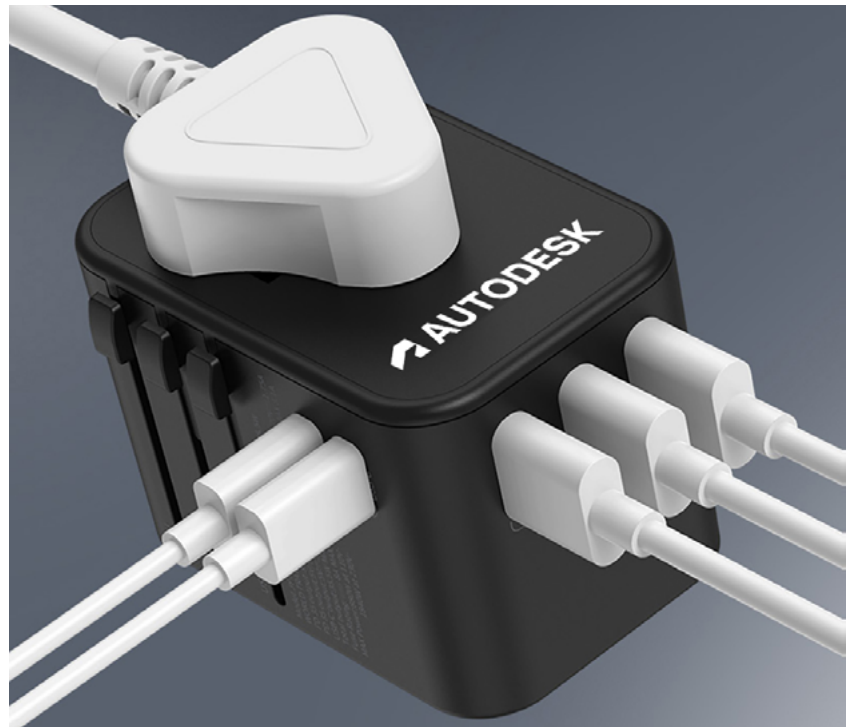

EXPEDITION 4

The 4th generation of our popular Expedition travel adapter now boasts a turbocharged 35W USB-C PD output, a 75% increase from the previous model, charging your phone from 0 to 60% in just 30 minutes! Also new is the built-in dual fuse protectors so you can travel the world and charge your devices with a peace of mind. Showcase your logo via full-color digital print, with optional travel case decoration.

2 DAY
PRODUCTION

As low as \$39 R
Free setup + 1s/4c digital print

Features:

- 2 USB-C PORTS FEATURING 35W FAST CHARGE
- 3 USB-A PORTS
- 4 INTERNATIONAL ADAPTERS
- 8 HOLE TOP SOCKET COMPATIBLE WITH TYPE-M