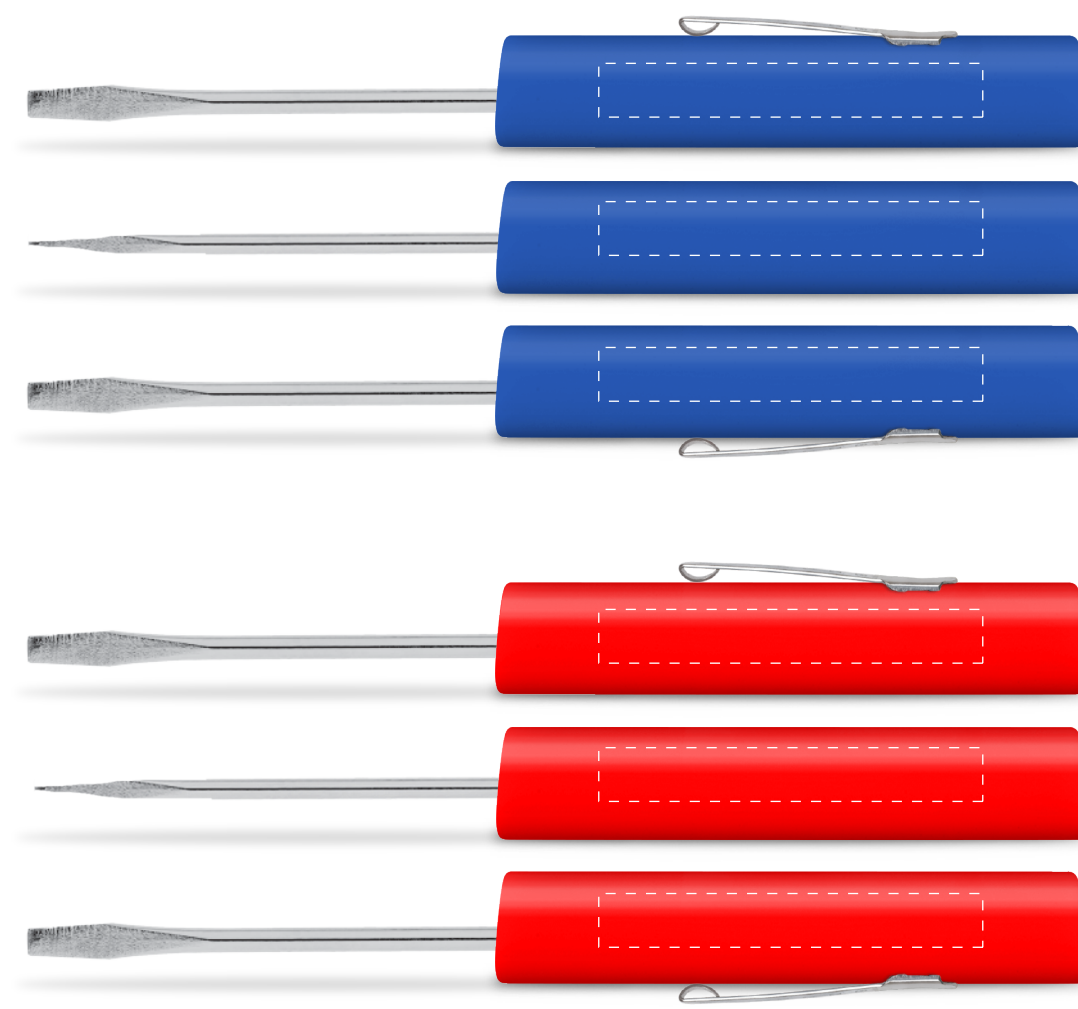

2066- SUPER TRI-AD FIXED BLADE SCREWDRIVER

Imprint Method: Screen Print/Digital Print

Imprint Area: 2.00"L x 0.28"H

----- **MAXIMUM IMPRINT AREA**----- Keep any important information inside this box or it will be cut off.

Available Icons

BUTTON TOPS

REVERSIBLE BLADES

FIXED BLADES

TOOLS (Can Be Used As Blade Or Top)