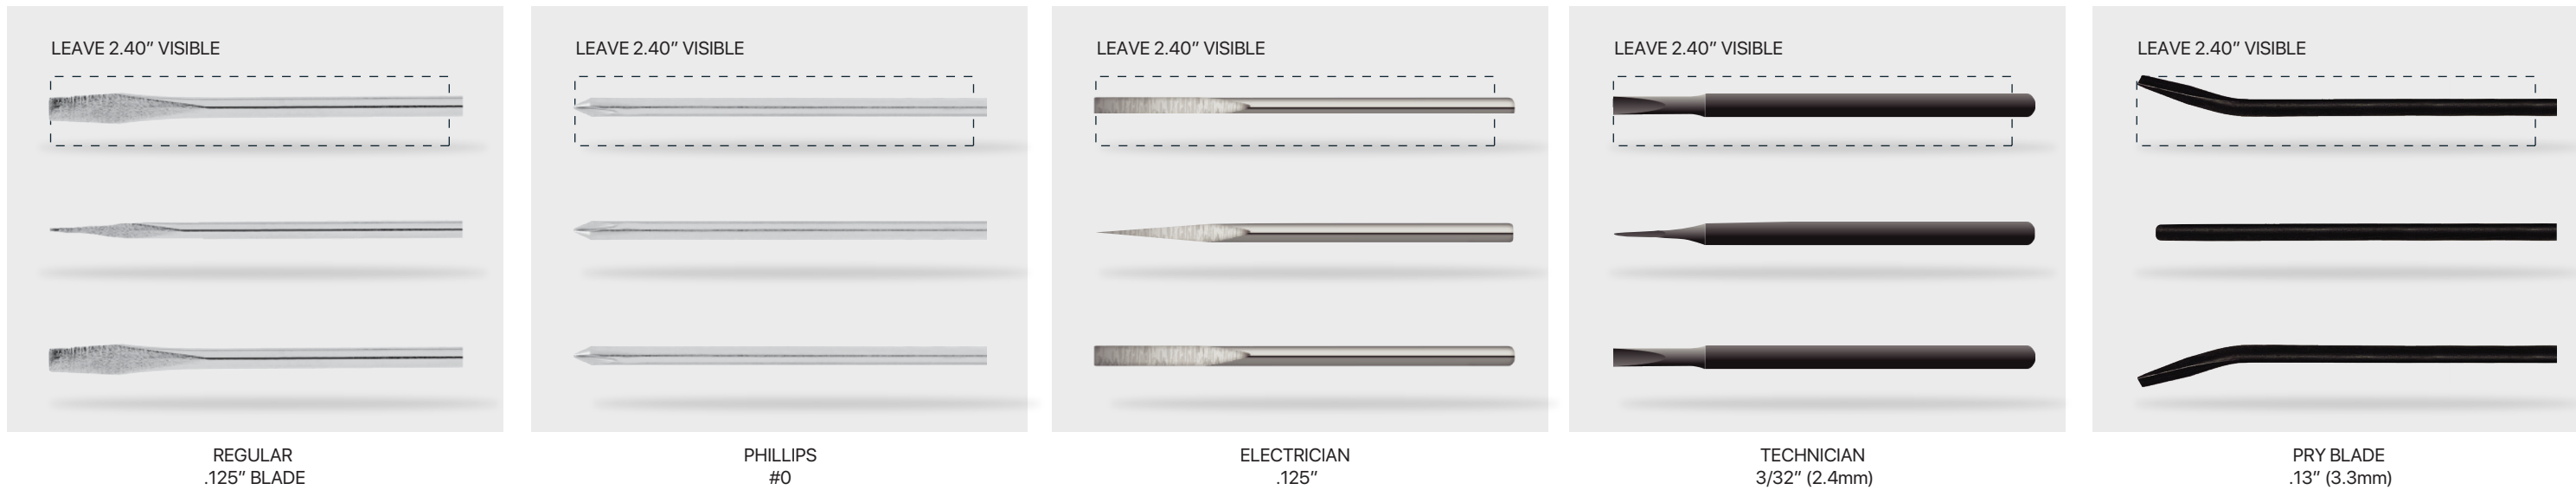

2066- SUPER TRI-AD FIXED BLADE SCREWDRIVER

Imprint Method: Screen Print/Digital Print

Imprint Area: 2.00"L x 0.28"H

----- **MAXIMUM IMPRINT AREA**----- Keep any important information inside this box or it will be cut off.

Available Icons

BUTTON TOPS

REVERSIBLE BLADES

FIXED BLADES

TOOLS (Can Be Used As Blade Or Top)