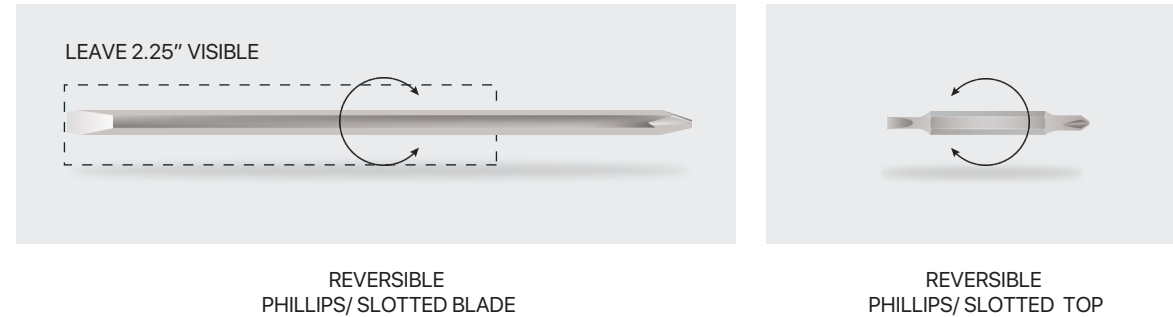

2066- SUPER TRI-AD FIXED BLADE SCREWDRIVER

Imprint Method: Screen Print/Digital Print

Imprint Area: 2.00"L x 0.28"H

----- **MAXIMUM IMPRINT AREA**----- Keep any important information inside this box or it will be cut off.

Available Icons

BUTTON TOPS

REVERSIBLE BLADES

FIXED BLADES

TOOLS (Can Be Used As Blade Or Top)