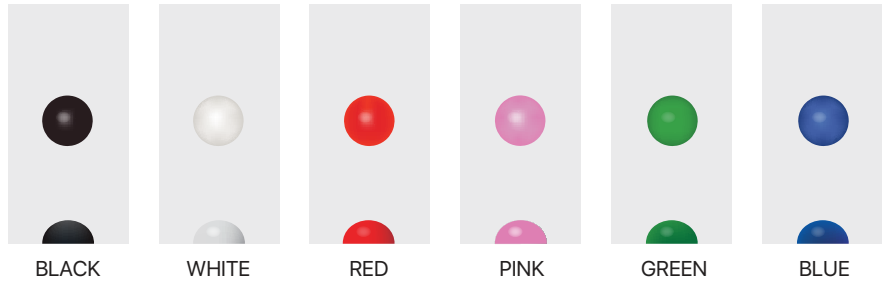

2066- SUPER TRI-AD FIXED BLADE SCREWDRIVER

Imprint Method: Screen Print/Digital Print

Imprint Area: 2.00"L x 0.28"H

----- **MAXIMUM IMPRINT AREA**----- Keep any important information inside this box or it will be cut off.

Available Icons

BUTTON TOPS

REVERSIBLE BLADES

FIXED BLADES

TOOLS (Can Be Used As Blade Or Top)