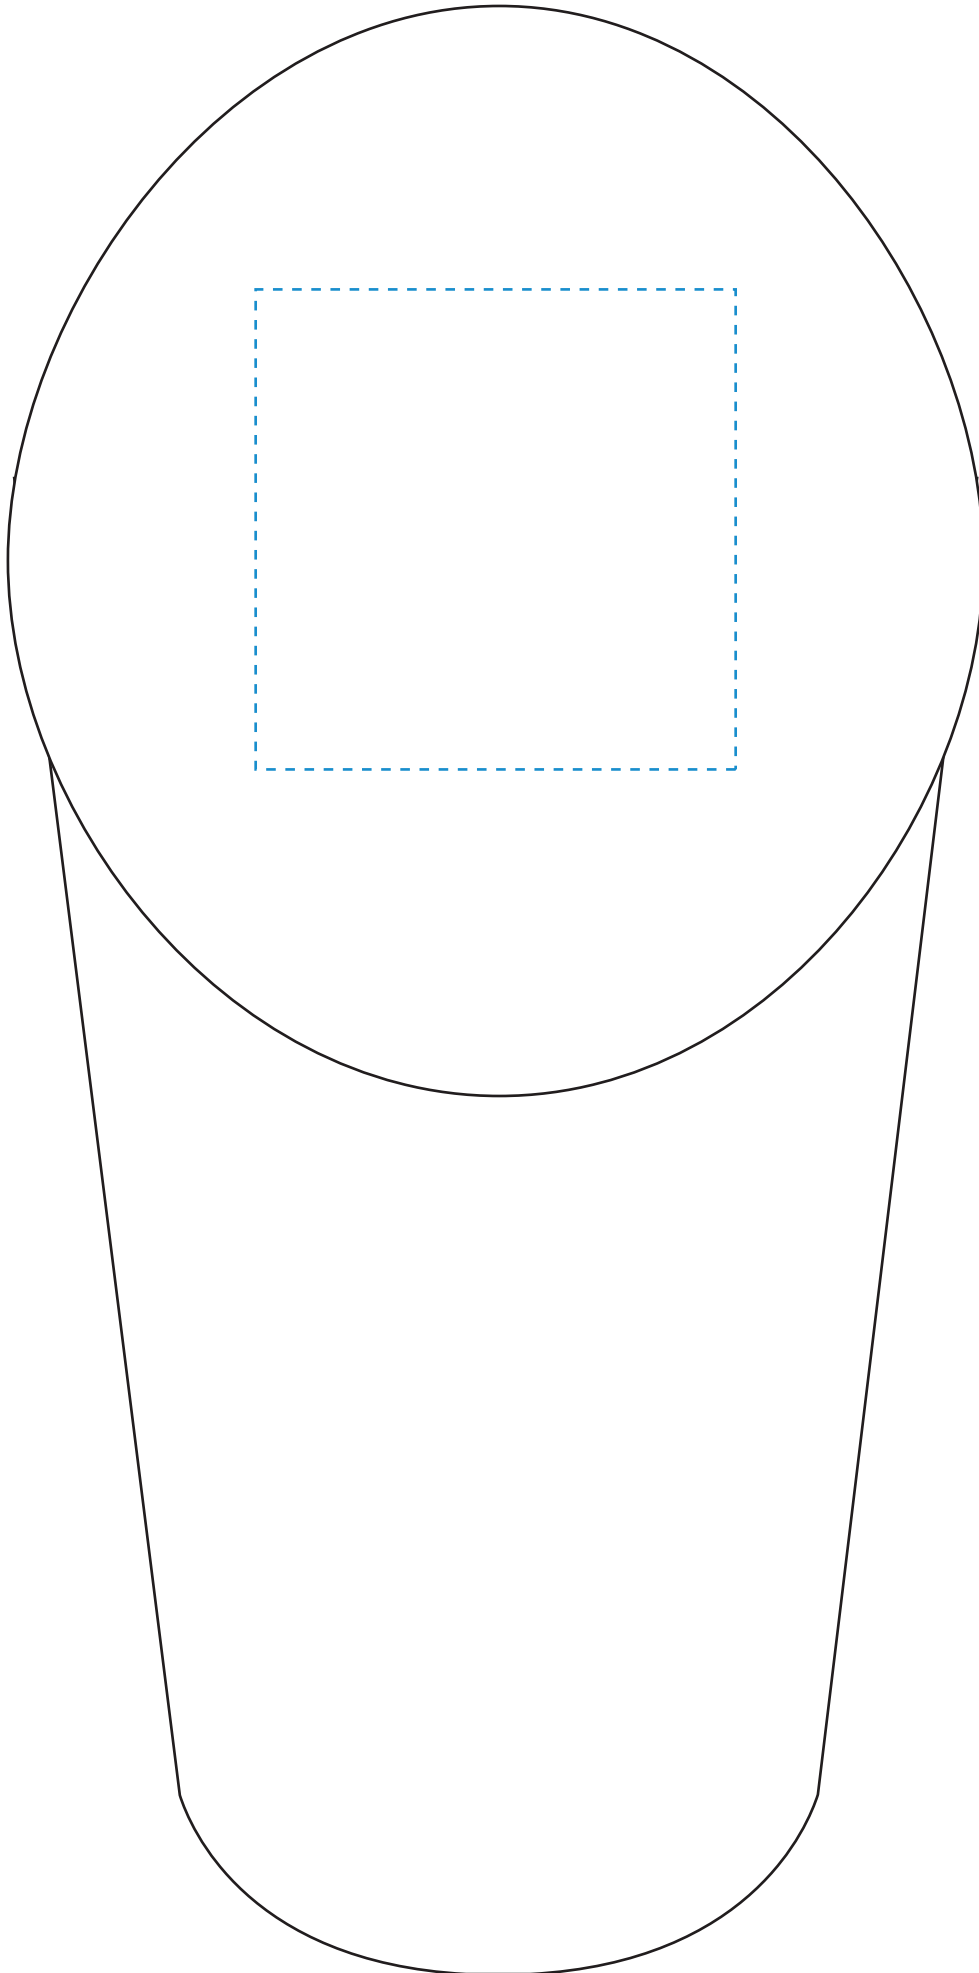

SKEWED VIEW SHOWN

Standard Etch: Reverse
Etch on BACK of Piece

2024 WESTCOTT VASE 10-1/2"

Blue line represents the max image area.