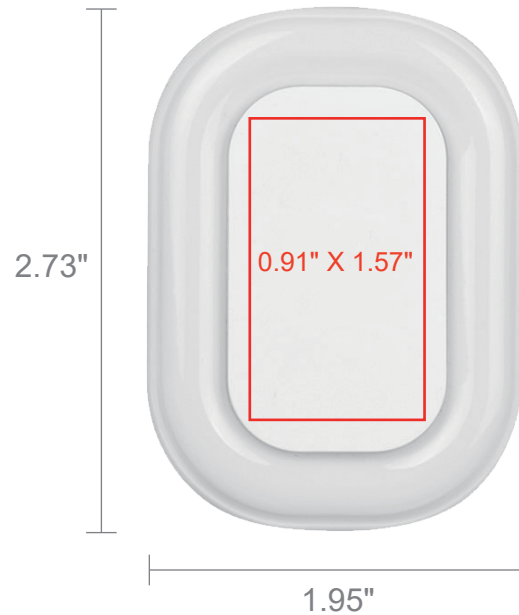

JOB#:

Date: 12/07/2021

Product: PMS White C

Imprint method: UV Full Color

- *colors are close to, not exact match
- * product and logo is shown at 100%

Please respond to this proof as soon as possible. If we do not receive a reply after 72 hours, your order will be put in "pending" status. Failure to respond after that point will result in your order being cancelled with charges.