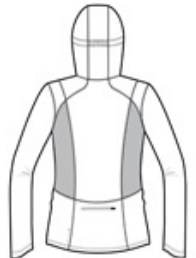

OGIO® Women's Pivot Soft Shell. LOE721

WATER-RESISTANT
 HOOD PIVOTS FOR CLEARER PERIPHERAL VISION
 STRETCH
 REFLECTIVE DETAILS

- 100% poly interlock bonded to poly interlock with a laminated film insert for water resistance
- 3,000MM fabric waterproof rating
- 3,000G/M2 fabric breathability rating
- Articulated shaping for ease of movement
- Reflective OGIO heat transfer label for tag-free comfort
- Reflective O heat transfer at hood
- Zip-through cow l collar
- Reflective zippered back stash pocket
- Lower front zippered pockets
- Set-in sleeves with shaped cuffs and thumbholes for warmth
- Reflective stacked O heat transfers at sleeves
- Slight drop tail hem with reflective O heat transfer at back left hem

front

back

HOW TO MEASURE

BUST

Measure under the arm and around the fullest part of the bust with arms down, keeping tape horizontal.

SIZE CHART

	XS	S	M	L	XL	2XL	3XL	4XL
Size	2	4/6	8/10	12/14	16/18	20/22	24/26	28/30
Bust	32-34	35-36	37-38	39-41	42-44	45-47	48-51	52-55