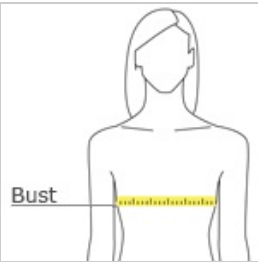

OGIO® Women's Pivot Soft Shell. LOE721

WATER-RESISTANT
 HOOD PIVOTS FOR CLEARER PERIPHERAL VISION
 STRETCH
 REFLECTIVE DETAILS

- 100% poly interlock bonded to poly interlock with a laminated film insert for water resistance
- 3,000MM fabric waterproof rating
- 3,000G/M2 fabric breathability rating
- Articulated shaping for ease of movement
- Reflective OGIO heat transfer label for tag-free comfort
- Reflective O heat transfer at hood
- Zip-through cow l collar
- Reflective zippered back stash pocket
- Lower front zippered pockets
- Set-in sleeves with shaped cuffs and thumbholes for warmth
- Reflective stacked O heat transfers at sleeves
- Slight drop tail hem with reflective O heat transfer at back left hem

front

back

HOW TO MEASURE

BUST

Measure under the arm and around the fullest part of the bust with arms down, keeping tape horizontal.

SIZE CHART

	XS	S	M	L	XL	2XL	3XL	4XL
Size	2	4/6	8/10	12/14	16/18	20/22	24/26	28/30
Bust	32-34	35-36	37-38	39-41	42-44	45-47	48-51	52-55