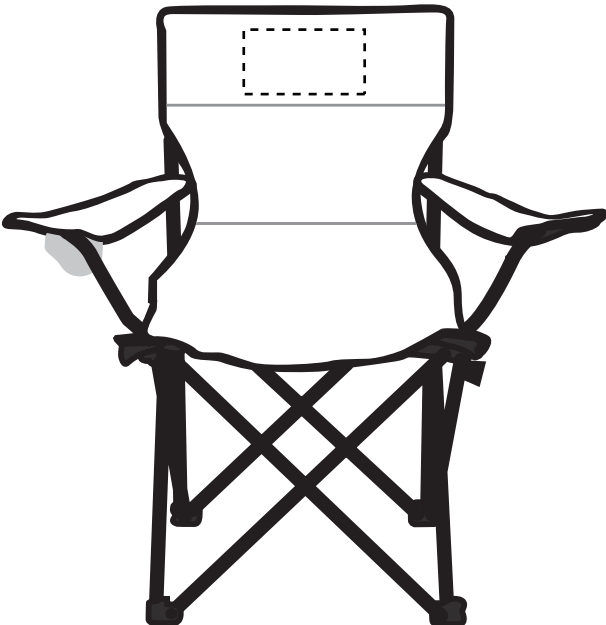

**VOUT054 RPET Reclining Lounger Chair**

Heat Transfer  
Front(Standard): 7.5" w x 4" h (max. 2 color)

Minimum Font Size: 12 pt.  
Minimum Line Weight: 1 pos / 1.5 neg  
Halftones Not Available

**VOUT054 RPET Reclining Lounger Chair**

Heat Transfer

Back(Optional, add'l charge): 7.5"w x 4"h (max. 2 color)

Minimum Font Size: 12 pt.

Minimum Line Weight: 1 pos / 1.5 neg

Halftones Not Available

**VOUT054 RPET Reclining Lounger Chair**

Full Color

Front(Optional, add'l charge): 7.5"w x 4"h

	<b>Exterior Shape:</b>	<b>Interior Shape:</b>
Min. Font Size:	Sans 8pt./Serif 10pt./Script 12pt.	Sans 5pt./Serif 6pt./Script 8pt.
Min. Line Weight:	1 pos / .75 neg	.5 pos / .75 neg
Halftones:	Available	Available

**VOUT054 RPET Reclining Lounger Chair**

Full Color

Back(Optional, add'l charge): 7.5"w x 4"h

	<b>Exterior Shape:</b>	<b>Interior Shape:</b>
Min. Font Size:	Sans 8pt./Serif 10pt./Script 12pt.	Sans 5pt./Serif 6pt./Script 8pt.
Min. Line Weight:	1 pos / .75 neg	.5 pos / .75 neg
Halftones:	Available	Available