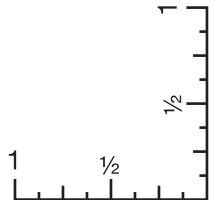

**VOUT054 RPET Reclining Lounger Chair**

Heat Transfer  
Front(Standard): 7.5" w x 4" h (max. 2 color)

Minimum Font Size: 12 pt.  
Minimum Line Weight: 1 pos / 1.5 neg  
Halftones Not Available

**VOUT054 RPET Reclining Lounger Chair**

Heat Transfer

Back(Optional, add'l charge): 7.5"w x 4"h (max. 2 color)

Minimum Font Size: 12 pt.

Minimum Line Weight: 1 pos / 1.5 neg

Halftones Not Available

**VOUT054 RPET Reclining Lounger Chair**

Full Color

Front(Optional, add'l charge): 7.5"w x 4"h

	<b>Exterior Shape:</b>	<b>Interior Shape:</b>
Min. Font Size:	Sans 8pt./Serif 10pt./Script 12pt.	Sans 5pt./Serif 6pt./Script 8pt.
Min. Line Weight:	1 pos / .75 neg	.5 pos / .75 neg
Halftones:	Available	Available

**VOUT054 RPET Reclining Lounger Chair**

Full Color

Back(Optional, add'l charge): 7.5"w x 4"h

	<b>Exterior Shape:</b>	<b>Interior Shape:</b>
Min. Font Size:	Sans 8pt./Serif 10pt./Script 12pt.	Sans 5pt./Serif 6pt./Script 8pt.
Min. Line Weight:	1 pos / .75 neg	.5 pos / .75 neg
Halftones:	Available	Available