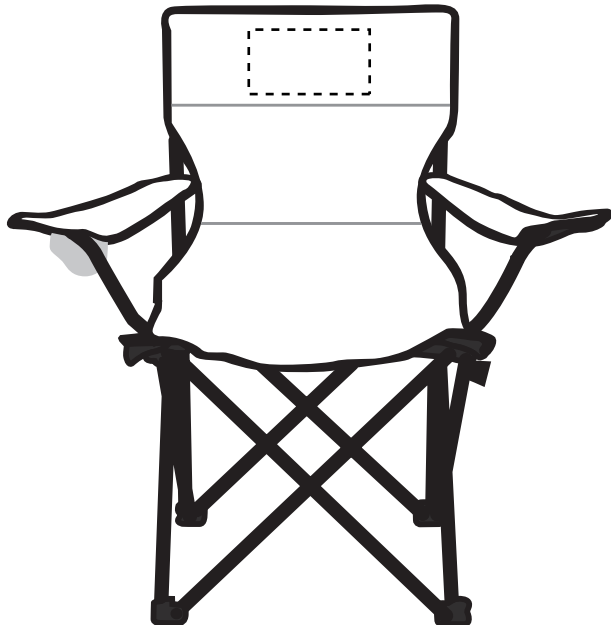

**VOUT054 RPET Reclining Lounger Chair**

Heat Transfer  
Front(Standard): 7.5" w x 4" h (max. 2 color)

Minimum Font Size: 12 pt.  
Minimum Line Weight: 1 pos / 1.5 neg  
Halftones Not Available

**VOUT054 RPET Reclining Lounger Chair**

Heat Transfer

Back(Optional, add'l charge): 7.5"w x 4"h (max. 2 color)

Minimum Font Size: 12 pt.

Minimum Line Weight: 1 pos / 1.5 neg

Halftones Not Available

**VOUT054 RPET Reclining Lounger Chair**

Full Color

Front(Optional, add'l charge): 7.5"w x 4"h

	<b>Exterior Shape:</b>	<b>Interior Shape:</b>
Min. Font Size:	Sans 8pt./Serif 10pt./Script 12pt.	Sans 5pt./Serif 6pt./Script 8pt.
Min. Line Weight:	1 pos / .75 neg	.5 pos / .75 neg
Halftones:	Available	Available

**VOUT054 RPET Reclining Lounger Chair**

Full Color

Back(Optional, add'l charge): 7.5"w x 4"h

	<b>Exterior Shape:</b>	<b>Interior Shape:</b>
Min. Font Size:	Sans 8pt./Serif 10pt./Script 12pt.	Sans 5pt./Serif 6pt./Script 8pt.
Min. Line Weight:	1 pos / .75 neg	.5 pos / .75 neg
Halftones:	Available	Available