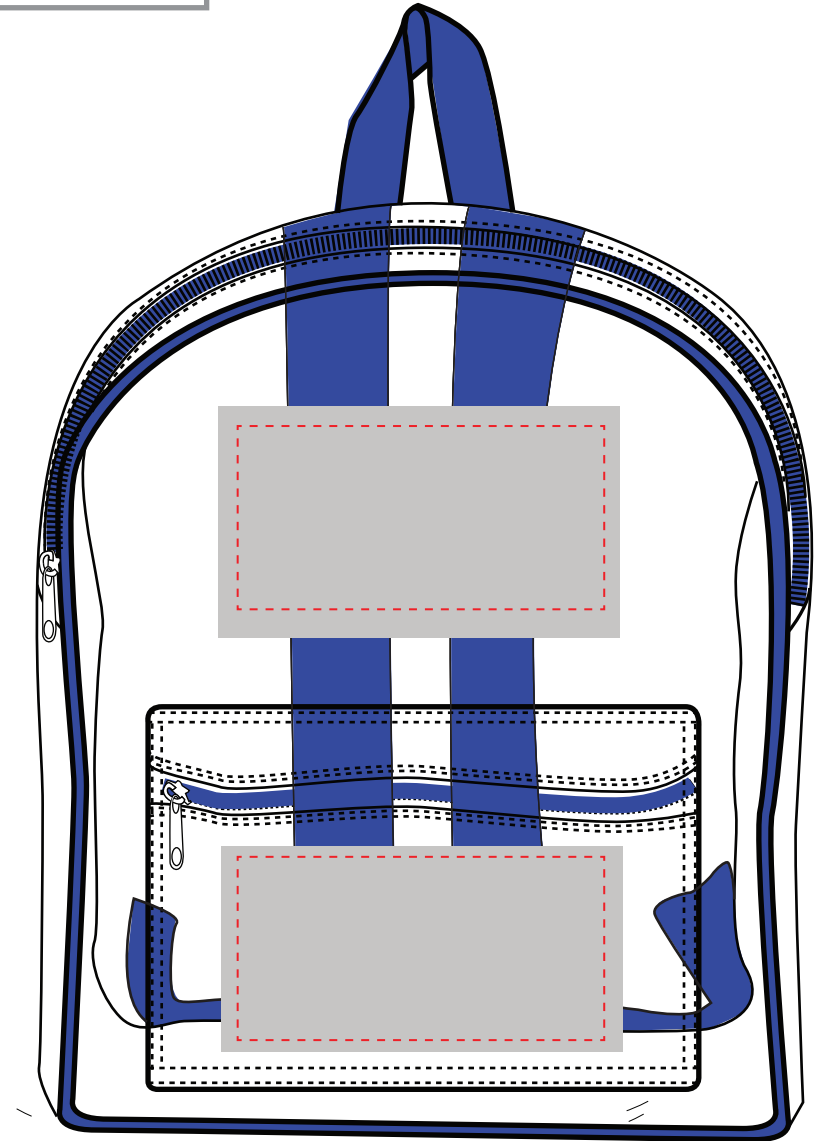

# Production Art Proof

IMPRINT COLOR(S): Imprint color is matched AS CLOSE AS POSSIBLE

PO#:  
Job#:  
Date:

Item#: BP23-NI  
Color: Royal  
Qty: pcs

IMPRINT SIZE & LOCATION(S):  
Centered Front Pocket: 6x3  
Centered Above Pocket: 6x3  
FC Above Pocket: 6x4

Front Pocket: (As Close As Possible)

Art is 100% of actual printed size.

Grey background is for visibility purposes only - will not be printed.

Please **DOUBLE CHECK** all spelling and imprint information for accuracy before approving. Please call us for any questions.