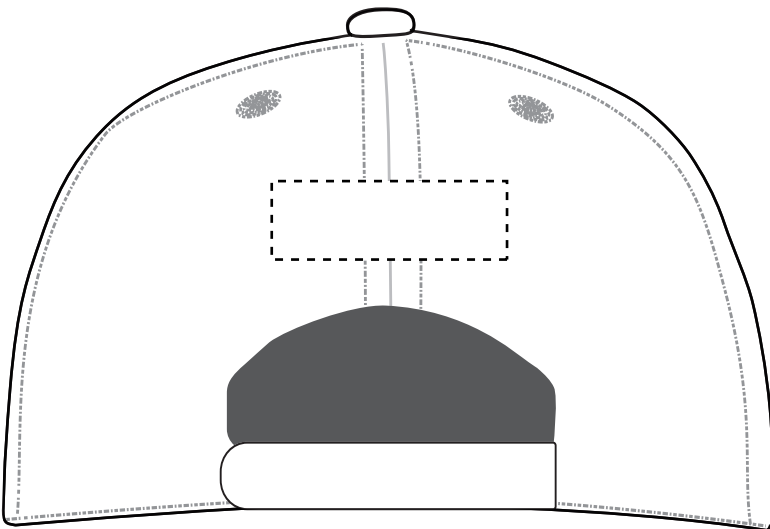

8343 Camo Cap With Blaze Inserts

Full Color

Front Left Side(Optional, add'l charge): 2.25"w x 1"h

	<u>Exterior Shape:</u>	<u>Interior Shape:</u>
Min. Font Size:	Sans 8pt./Serif 10pt./Script 12pt.	Sans 5pt./Serif 6pt./Script 8pt.
Min. Line Weight:	1 pos / .75 neg	.5 pos / .75 neg
Halftones:	Available	Available

8343 Camo Cap With Blaze Inserts

Full Color

Front Right Side(Optional, add'l charge): 2.25"w x 1"h

	<u>Exterior Shape:</u>	<u>Interior Shape:</u>
Min. Font Size:	Sans 8pt./Serif 10pt./Script 12pt.	Sans 5pt./Serif 6pt./Script 8pt.
Min. Line Weight:	1 pos / .75 neg	.5 pos / .75 neg
Halftones:	Available	Available

8343 Camo Cap With Blaze Inserts

Full Color

Back(Optional, add'l charge): 2.25" w x .75" h

	Exterior Shape:	Interior Shape:
Min. Font Size:	Sans 8pt./Serif 10pt./Script 12pt.	Sans 5pt./Serif 6pt./Script 8pt.
Min. Line Weight:	1 pos / .75 neg	.5 pos / .75 neg
Halftones:	Available	Available