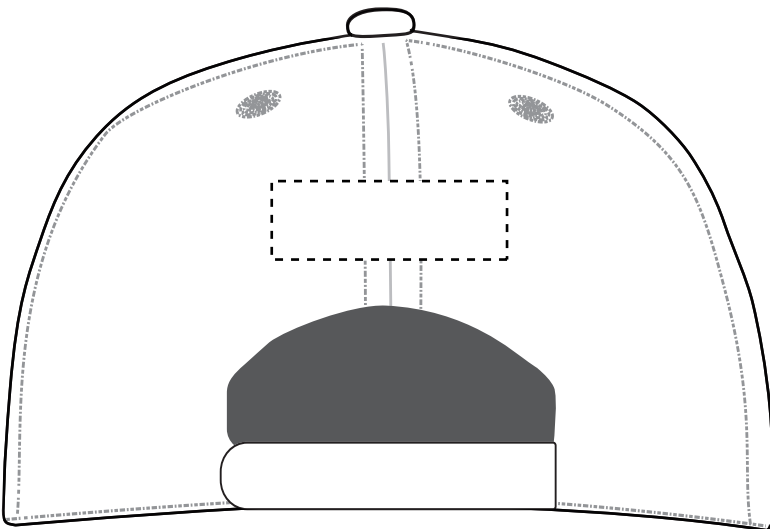

Heat Transfer

Front Left Side(Optional): 2.25"w x 1"h (max. 2 color)

Minimum Font Size: 12 pt.

Minimum Line Weight: 1 pos / 1.5 neg

Halftones Not Available

8343 Camo Cap With Blaze Inserts

Heat Transfer

Front Right Side(Optional): 2.25”w x 1”h (max. 2 color)

Minimum Font Size: 12 pt.

Minimum Line Weight: 1 pos / 1.5 neg

Halftones Not Available

8343 Camo Cap With Blaze Inserts

Heat Transfer

Back(Optional, add'l charge): 2.25" w x .75" h (max. 2 color)

Minimum Font Size: 12 pt.

Minimum Line Weight: 1 pos / 1.5 neg

Halftones Not Available

8343 Camo Cap With Blaze Inserts

Full Color

Front(Optional, add'l charge): 4.5"w x 2"h

	<u>Exterior Shape:</u>	<u>Interior Shape:</u>
Min. Font Size:	Sans 8pt./Serif 10pt./Script 12pt.	Sans 5pt./Serif 6pt./Script 8pt.
Min. Line Weight:	1 pos / .75 neg	.5 pos / .75 neg
Halftones:	Available	Available

8343 Camo Cap With Blaze Inserts

Full Color

Front Left Side(Optional, add'l charge): 2.25"w x 1"h

	<u>Exterior Shape:</u>	<u>Interior Shape:</u>
Min. Font Size:	Sans 8pt./Serif 10pt./Script 12pt.	Sans 5pt./Serif 6pt./Script 8pt.
Min. Line Weight:	1 pos / .75 neg	.5 pos / .75 neg
Halftones:	Available	Available