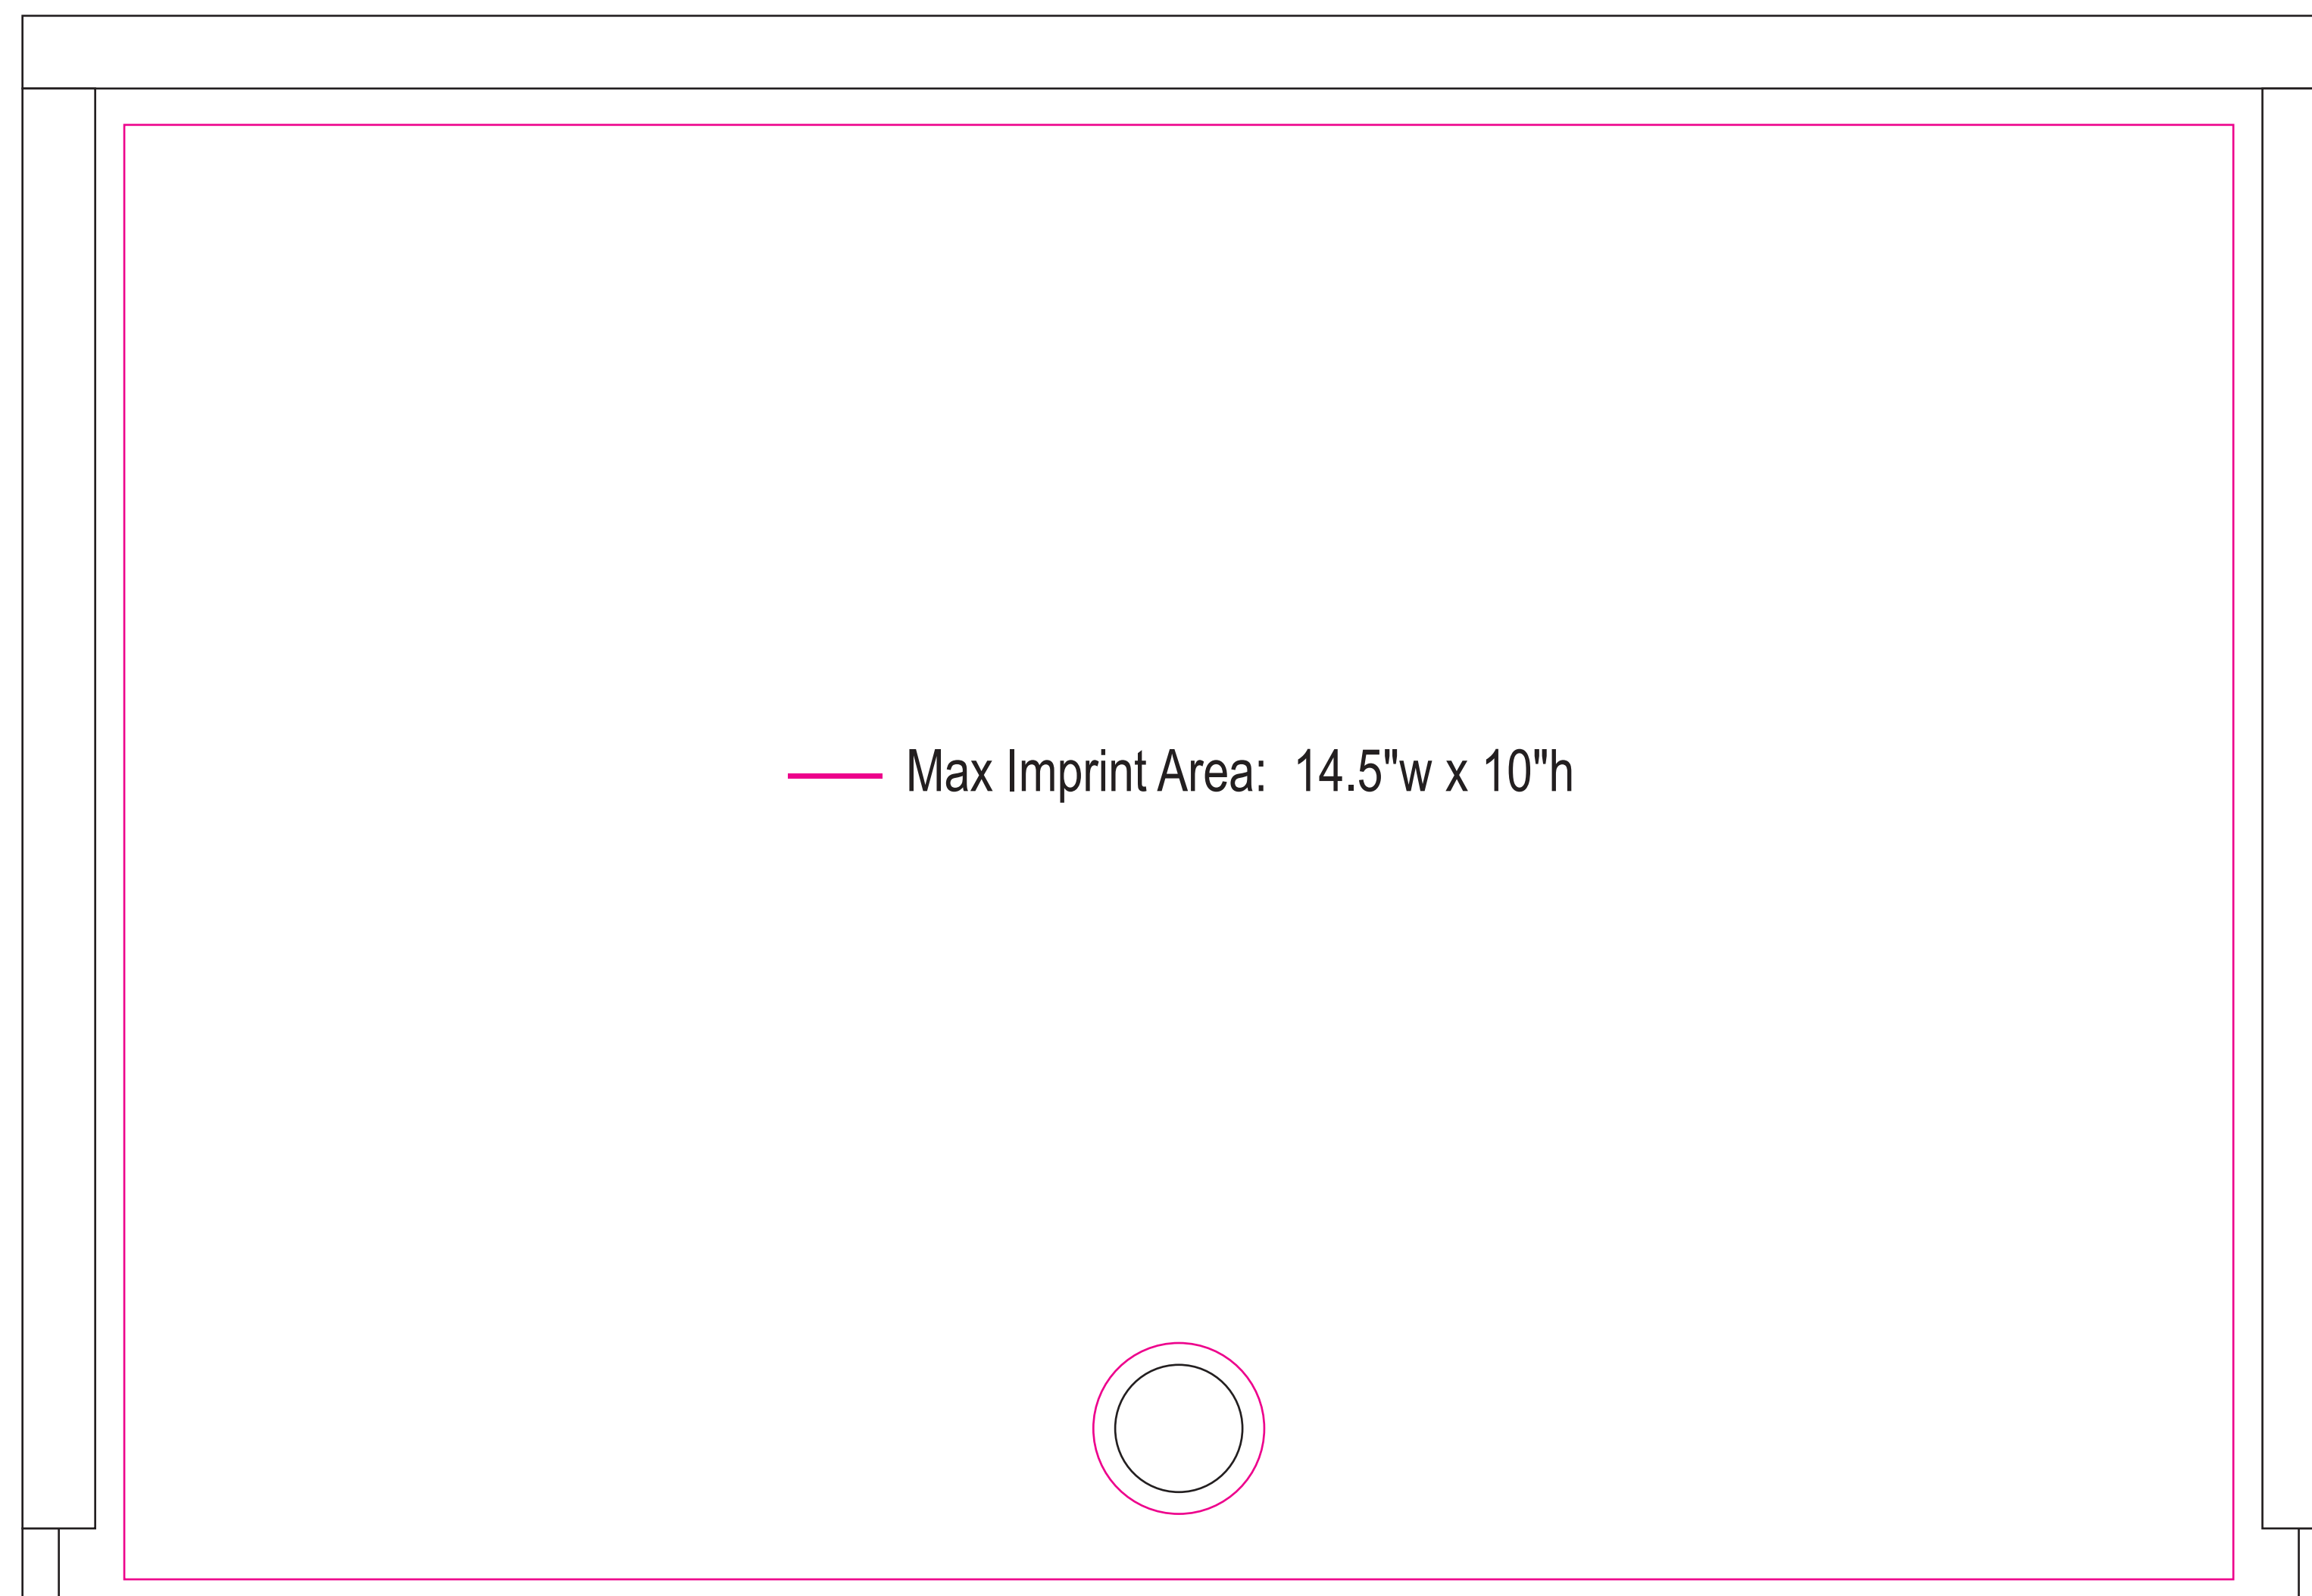

**TOP VIEW**

**FRONT VIEW**

**SIDE VIEW**

**ARTWORK SPECIFICATIONS:**

Logos and typographic designs must be provided as vector formatted artwork with all text converted to outlines. Compositions using bitmaps should be clipped accordingly & submitted as a high quality pdf. Please include the root design file and assets package. *If improper artwork is submitted, additional artwork fees may incur.*