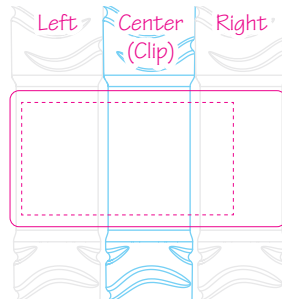

Created for:
ID#:

100% - Actual Size

— **Label Size:** 36.5mm W x 18mm H

--- **Live Area:** 28mm W x 14.8mm H

↑
100% - Actual Size
Clip Imprint Area:
1" W x 3/16" H

INITIALS & SIGNATURE REQUIRED FOR PRODUCTION

Any Delays On Approval May Alter The Ship Date.

- Imprint position shown is APPROXIMATE and DOES NOT indicate exact placement on pen.
- Proof should be printed at 100% scale. DO NOT REDUCE OR ENLARGE.
- PMS colors are digitally simulated and appearance will vary on screen and when printed. Please refer to a Pantone® Color Guide to verify color match.
- YOU MAY VERIFY APPEARANCE OF IMPRINT BY REQUESTING A SAMPLE. Production samples are available for the cost of the pen, a set up charge of \$30 (G) per imprint color, plus shipping.