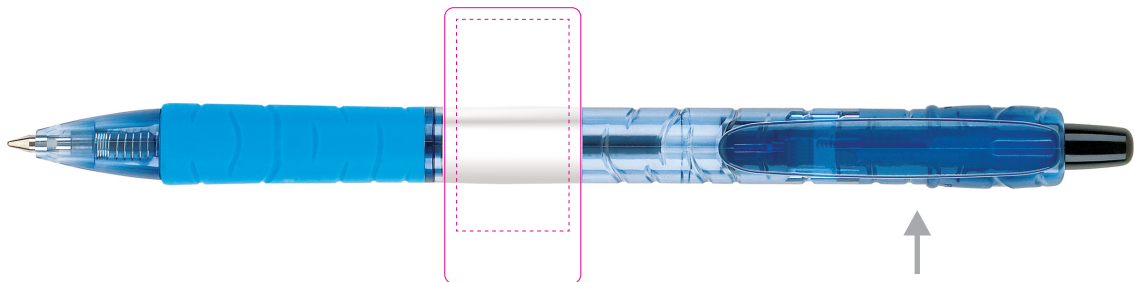

Created for:
ID#:

100% - Actual Size

— **Label Size:** 36.5mm W x 18mm H

--- **Live Area:** 28mm W x 14.8mm H

↑
100% - Actual Size
Clip Imprint Area:
1" W x 3/16" H

INITIALS & SIGNATURE REQUIRED FOR PRODUCTION

Any Delays On Approval May Alter The Ship Date.

- Imprint position shown is APPROXIMATE and DOES NOT indicate exact placement on pen.
- Proof should be printed at 100% scale. DO NOT REDUCE OR ENLARGE.
- PMS colors are digitally simulated and appearance will vary on screen and when printed. Please refer to a Pantone® Color Guide to verify color match.
- YOU MAY VERIFY APPEARANCE OF IMPRINT BY REQUESTING A SAMPLE. Production samples are available for the cost of the pen, a set up charge of \$30 (G) per imprint color, plus shipping.

_____ **PEN COLOR:** Light Blue Barrel / Black Accents

_____ **INK COLOR:** Black, Fine

_____ **IMPRINT COLOR:** 4C Label, White Clip

(Initial above)

I have read and reviewed this proof for accuracy of each item indicated. I understand digital proofs are not calibrated for press quality and are only for proofing content. My signature authorizes Pilot Corporation of America to produce my order as detailed in this proof, pending credit approval. I accept responsibility for the accuracy of the information as shown.