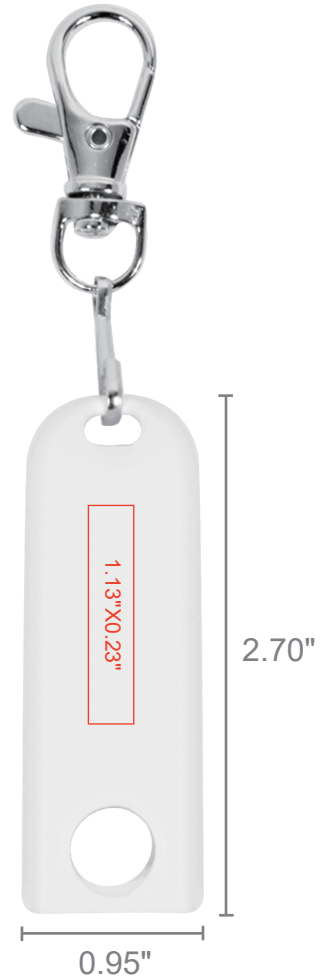

# JOB#:

Date:

Product: PMS WHITE C

Imprint method: Silk Screen

\*colors are close to, not exact match

**Please respond to this proof as soon as possible. If we do not receive a reply after 72 hours, your order will be put in "pending" status. Failure to respond after that point will result in your order being cancelled with charges.**

## Supplier Image

SKU: CBL33