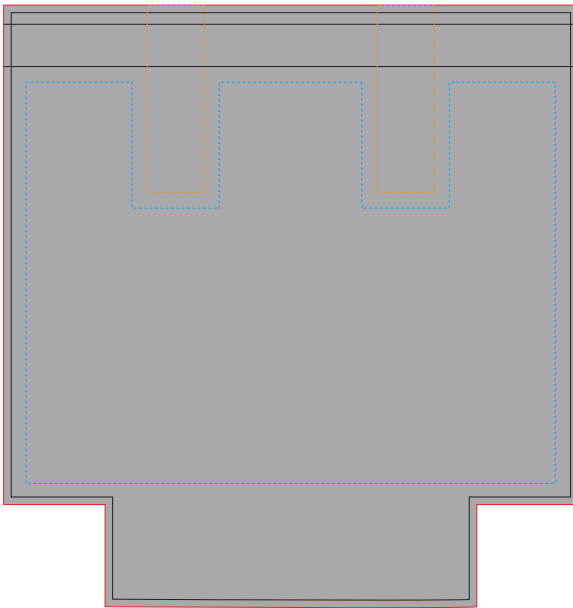

SMALL QUILTED PUFFY TOTE

Artwork Layout

NOTE: ART SHOWN AT 20%
Final Dimensions: 10.5"H x 14"W x 5" D

Blue dotted line marks artwork safe zone

All artwork must bleed to red line

Artwork will be covered under orange dotted line

Black line marks product edge

FRONT

LINING (SOLIDS AND REPEATING PATTERNS ONLY)

BACK

LINING (SOLIDS AND REPEATING PATTERNS ONLY)

DESIGN INFORMATION

This is a CMYK printed product, PMS colors are for reference only.

WOVEN TAG

Artwork Layout

NOTE: ART SHOWN AT 100%

Max Dimensions: up to 7.7sq in

Blue line marks max dimensions

Up to 7.7sq in
(Max width = 7.8in, Max height = 3.9in)

DESIGN INFORMATION

Woven tag is included in base product.

Artwork Layout

NOTE: ART SHOWN AT 100%
Final Dimensions: 1.75" W X 2.875" H

Blue dotted line marks artwork safe zone
All artwork must bleed to red line
Black line marks product edge

FRONT

BACK

PLACEMENT REFERENCE
HANG TAG ATTACHED TO LEFT SIDE WEBBING