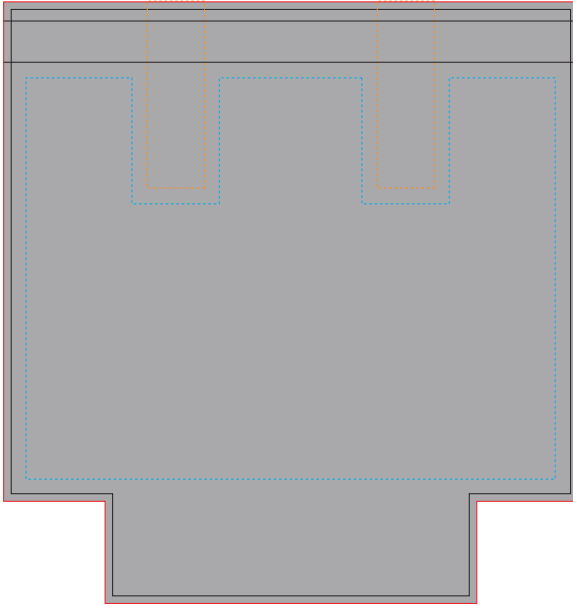

SMALL QUILTED PUFFY TOTE

Artwork Layout

NOTE: ART SHOWN AT 20%
Final Dimensions: 10.5"H x 14"W x 5" D

Blue dotted line marks artwork safe zone

All artwork must bleed to red line

Artwork will be covered under orange dotted line

Black line marks product edge

FRONT