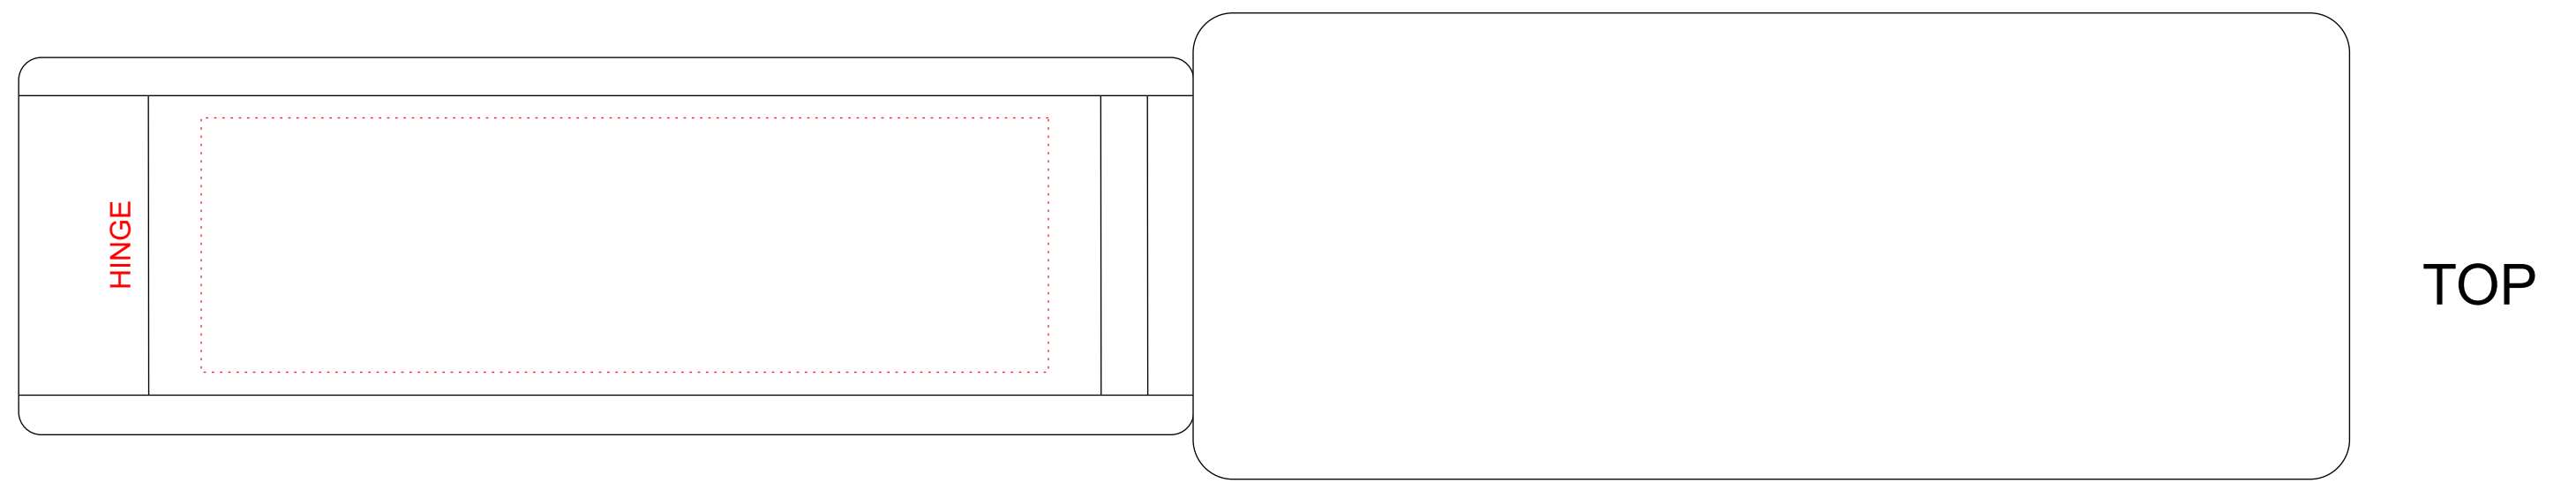

# POLARIS QI

MAX AREA: 1 1/2" X 5"

MAX AREA: 1" X 1 1/2"

BASE