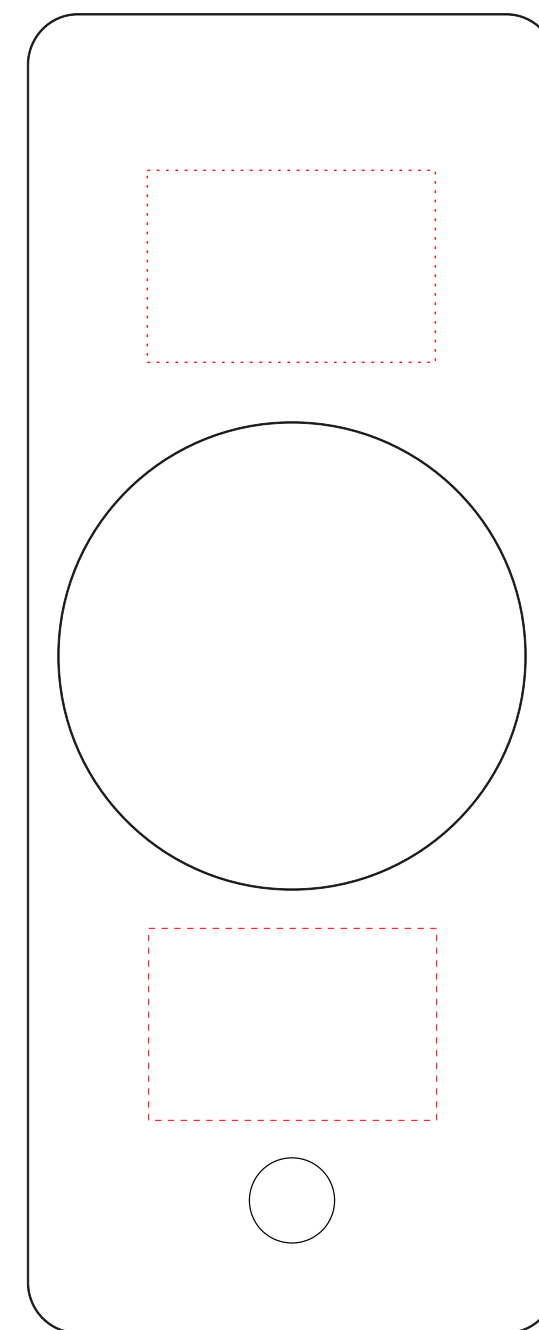

# POLARIS QI

MAX AREA: 1 1/2" X 5"

MAX AREA: 1" X 1 1/2"

BASE