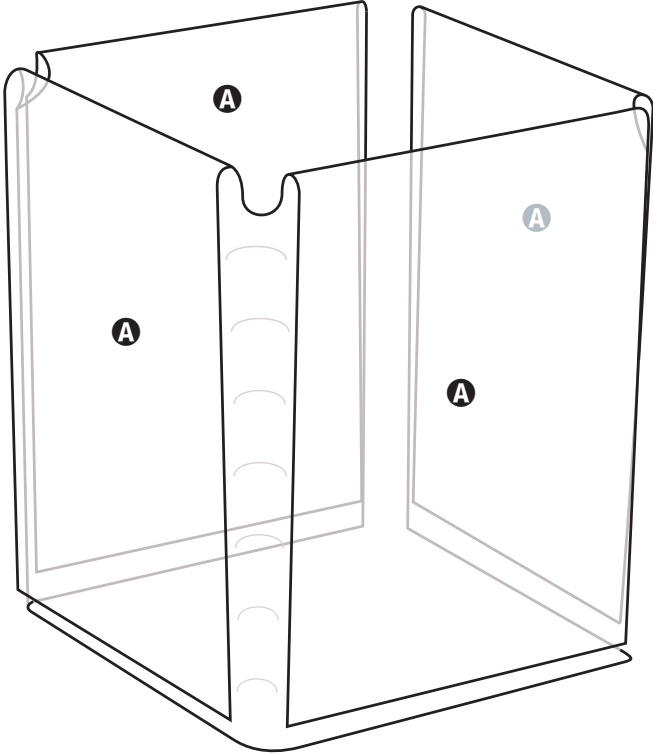

# ARTWORK IMPRINT TEMPLATE

## 4 Panel Table Tent for Graphics, 4"w x 6"h

Product #: FFTM06540

PLEASE NOTE:  
The measurements displayed on this template are approximate. The actual display may slightly vary. We recommend ordering a sample unit to work with if your imprint has very specific positioning.