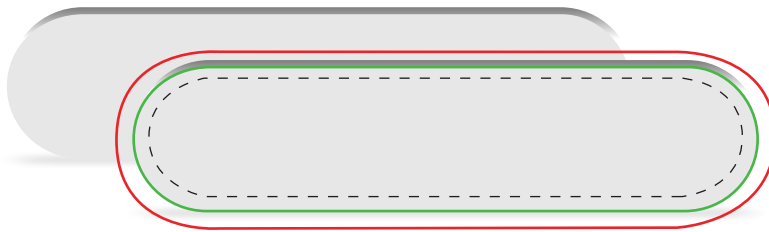

5814- MINI SALON BOARD / 5268- MINI SALON BOARD WITH CASE

Imprint Method: Digital Print

Imprint Area: 3.25"L x 0.75"H/BOARD

2.50"L x 0.50"H/CASE

Always note pricing for both items. Use available icons where applicable.

1. ----- **MAXIMUM IMPRINT AREA-** Keep any important information inside this box or it will be cut off.
2. ————— **FULL BLEED LINE-** If a bleed is desired, be sure that images reach this line to ensure a full cover bleed.
3. ————— **DIE CUT LINE-** True shape and size of item when cut from sheet.

Available Icons

5814