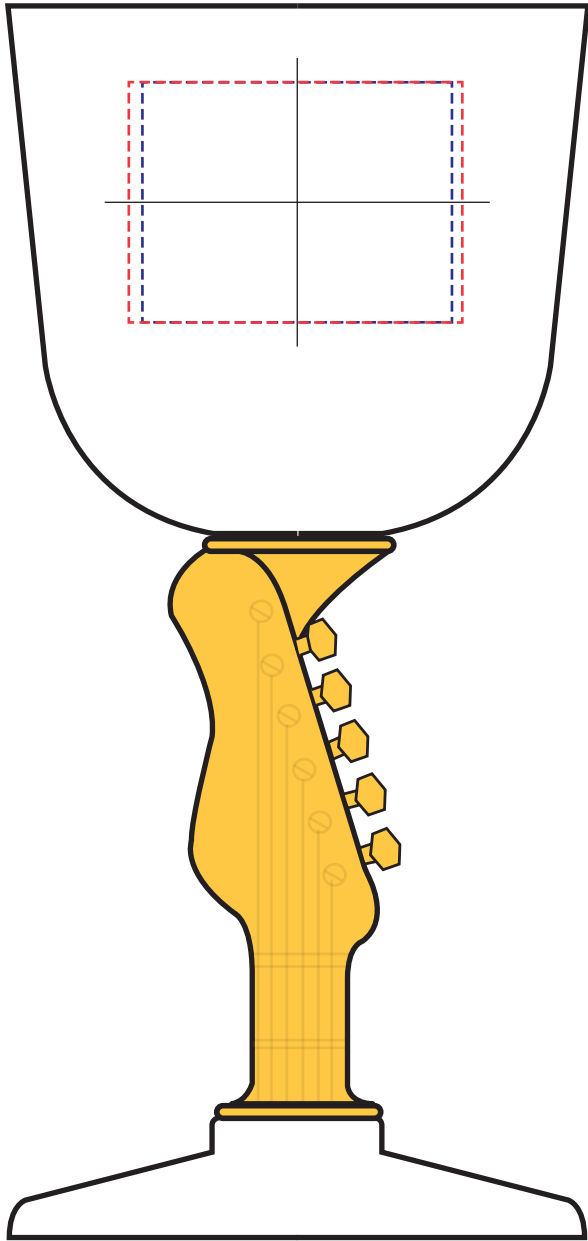

7oz Novelty Stem Wine  
W7N-Cactus

Spot Color Imprint: 1.75·w x 1.25·h

Full Color Imprint: 1.625·w x 1.25·h

Side 2

Side 1

7oz Novelty Stem Wine  
W7N-Guitar

Spot Color Imprint: 1.75·w x 1.25·h

Full Color Imprint: 1.625·w x 1.25·h

Side 2

Side 1

7oz Novelty Stem Wine  
W7N-Palm

Spot Color Imprint: 1.75·w x 1.25·h

Full Color Imprint: 1.625·w x 1.25·h

Side 2

Side 1