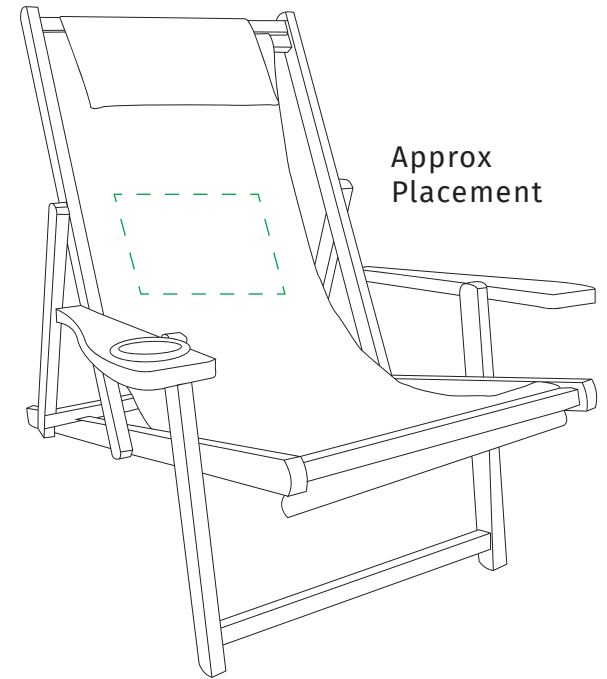

Wood Sling Chair 01SLING

ART TEMPLATE

Imprint Area: 13" W x 9" H

Dotted line won't print and is just to show the imprint area. No part of the artwork will be cut off.

13"W X 9"H Shown at 40% scale

Approx
Placement