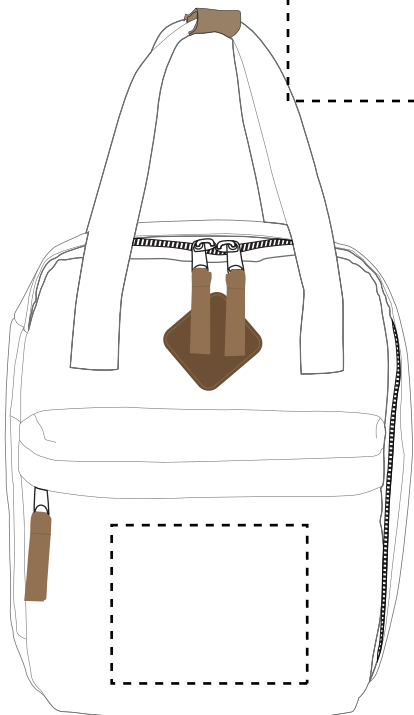

**VCOL022 Classic Lunch Bag**

Screen Print

Front(Standard): 5.25"w x 4.25"h (max. 1 color)

Minimum Font Size: 8 pt.

Minimum Line Weight: 1 pos / 1.5 neg

Halftones Not Available

# ART TEMPLATE

## VCOL022 Classic Lunch Bag

Full Color  
Front(Optional, add'l charge): 5.25"w x 4.25"h

	<u>Exterior Shape:</u>	<u>Interior Shape:</u>
Min. Font Size:	Sans 8pt./Serif 10pt./Script 12pt.	Sans 5pt./Serif 6pt./Script 8pt.
Min. Line Weight:	1 pos / .75 neg	.5 pos / .75 neg
Halftones:	Available	Available