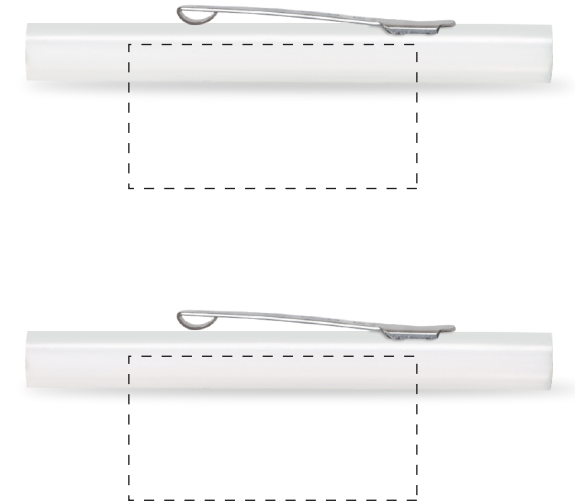

2041- MICRO TOOLS™ SET

Imprint Method: Screen Print

Imprint Area: 4-1.50"L x 0.75"H

----- **MAXIMUM IMPRINT AREA**----- Keep any important information inside this box or it will be cut off.

FIXED BLADES

LEAVE 2.40" VISIBLE

PHILLIPS
#0

LEAVE 2.40" VISIBLE

ELECTRICIAN
.125" WIDE HEAD

LEAVE 2.40" VISIBLE

MICRO SIZE 3MM HEAD

LEAVE 2.40" VISIBLE

TECHNICIAN
3/32" (2.4mm) WIDE HEAD

BUTTON TOPS

BLACK

RED

GREEN

BLUE

WHITE

PINK

TOOLS (Can Be Used As Blade Or Top)

#0 PHILLIPS

MAGNET

VALVE STEM

JEWELER'S/
EYEGLASS

MICRO BLADE

AWL

Useful Tools For Everyday Life