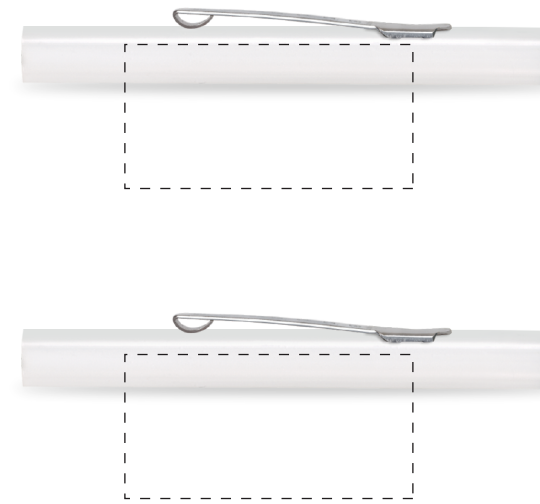

2041- MICRO TOOLS™ SET

Imprint Method: Screen Print

Imprint Area: 4-1.50"L x 0.75"H

----- **MAXIMUM IMPRINT AREA**----- Keep any important information inside this box or it will be cut off.

FIXED BLADES

LEAVE 2.40" VISIBLE

PHILLIPS
#0

LEAVE 2.40" VISIBLE

ELECTRICIAN
.125" WIDE HEAD

LEAVE 2.40" VISIBLE

MICRO SIZE 3MM HEAD

LEAVE 2.40" VISIBLE

TECHNICIAN
3/32" (2.4mm) WIDE HEAD

BUTTON TOPS

BLACK

RED

GREEN

BLUE

WHITE

PINK

TOOLS (Can Be Used As Blade Or Top)

#0 PHILLIPS

MAGNET

VALVE STEM

JEWELER'S/
EYEGLASS

MICRO BLADE

AWL

Useful Tools For Everyday Life