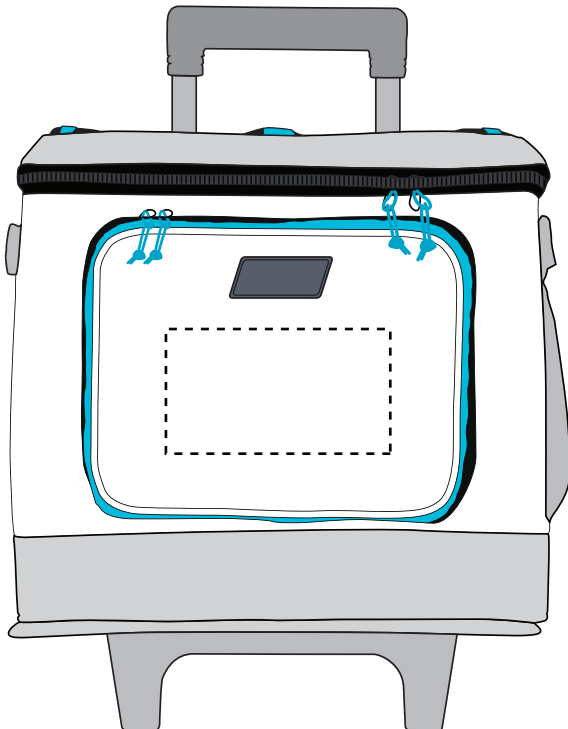

## VCLM057 Coleman® XPAND™ 42-Can Wheeled Soft Cooler

Heat Transfer

Front(Standard): 4.5"w x 2.5"h (max. 2 color)

Minimum Font Size: 12 pt.

Minimum Line Weight: 1 pos / 1.5 neg

Halftones Not Available

## VCLM057 Coleman® XPAND™ 42-Can Wheeled Soft Cooler

Full Color

Front(Optional, add'l charge): 4.5"w x 2.5"h

	<u>Exterior Shape:</u>	<u>Interior Shape:</u>
Min. Font Size:	Sans 8pt./Serif 10pt./Script 12pt.	Sans 5pt./Serif 6pt./Script 8pt.
Min. Line Weight:	1 pos / .75 neg	.5 pos / .75 neg
Halftones:	Available	Available