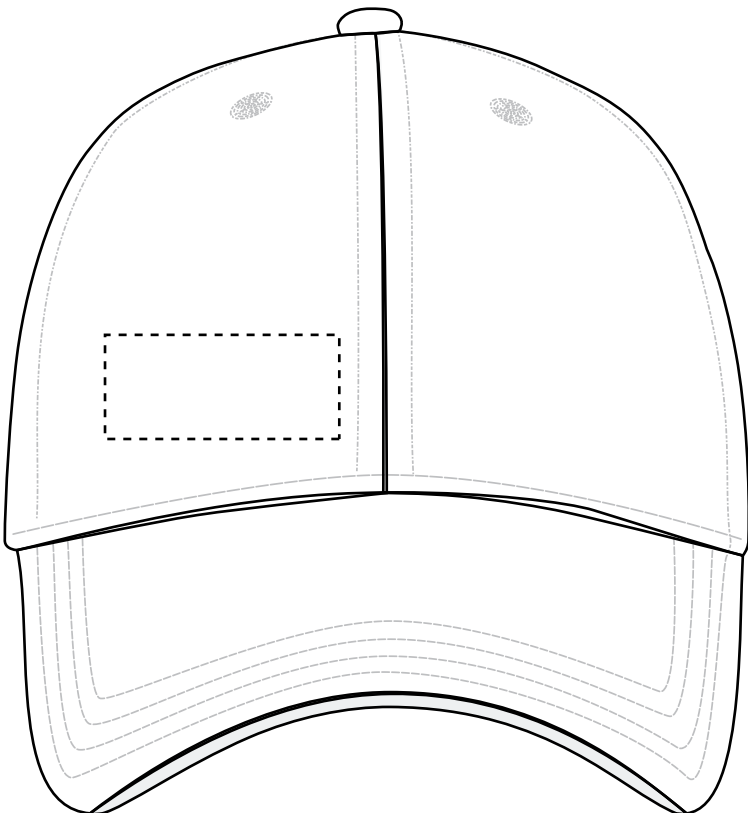

**26322 Koozie® RPET Pro-Flex Fitted Cap**

Heat Transfer

Front(Standard): 4.5”w x 2”h (max. 2 color)

Minimum Font Size: 12 pt.

Minimum Line Weight: 1 pos / 1.5 neg

Halftones Not Available

**26322 Koozie® RPET Pro-Flex Fitted Cap**

Heat Transfer

Front Left Side(Optional): 2.25"w x 1"h (max. 2 color)

Minimum Font Size: 12 pt.

Minimum Line Weight: 1 pos / 1.5 neg

Halftones Not Available

**26322 Koozie® RPET Pro-Flex Fitted Cap**

Heat Transfer

Front Right Side(Optional): 2.25”w x 1”h (max. 2 color)

Minimum Font Size: 12 pt.

Minimum Line Weight: 1 pos / 1.5 neg

Halftones Not Available