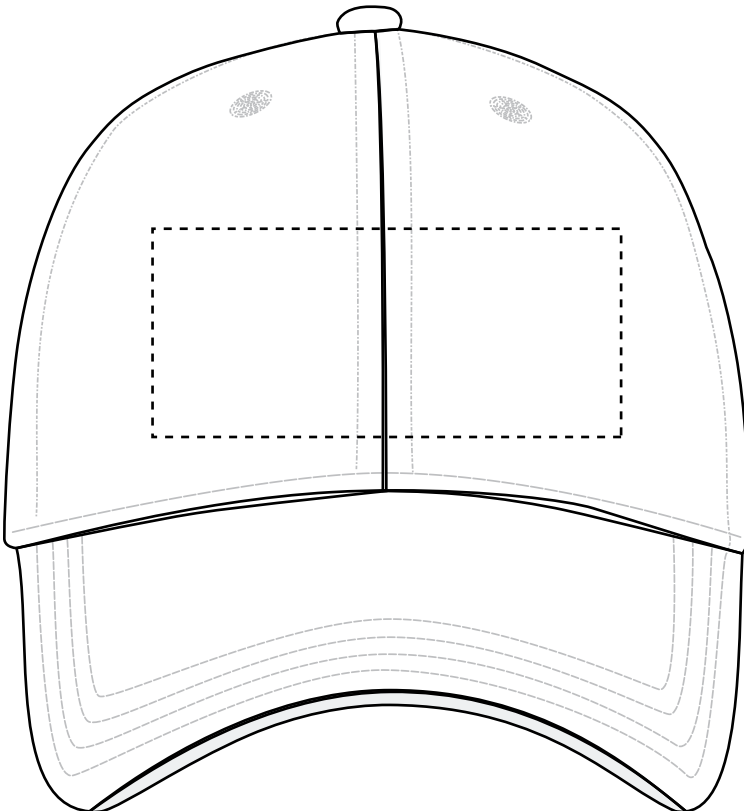

26322 Koozie® RPET Pro-Flex Fitted Cap

Embroidery

Front(Optional, add'l charge): 4.5"w x 2"h, (max. 12 color)

Minimum Font Size: 5 mm tall, (lower case)

Minimum Line Weight: 1 mm / 2.5 pt