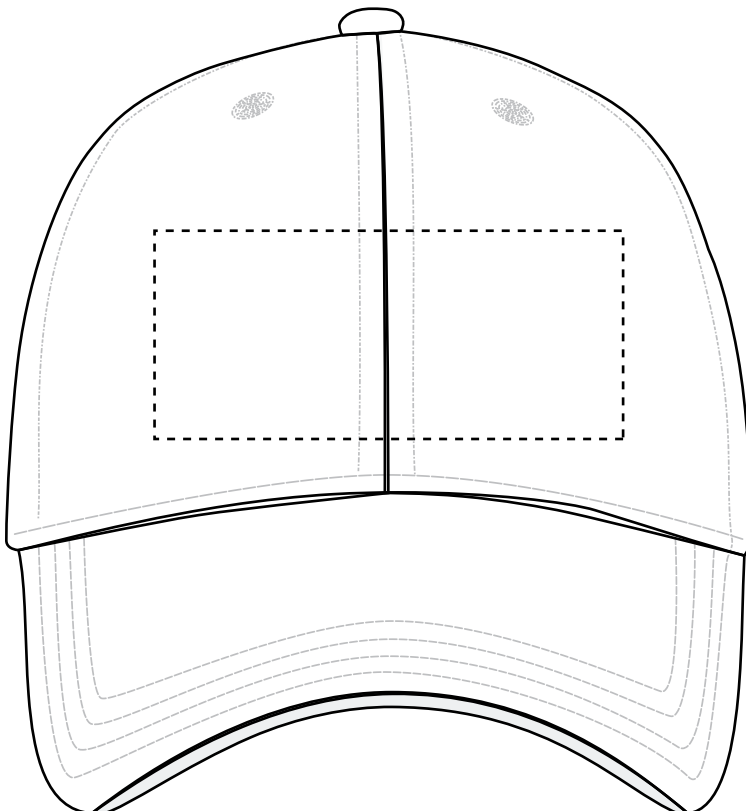

26322 Koozie® RPET Pro-Flex Fitted Cap

Full Color

Front(Optional, add'l charge): 4.5"w x 2"h

	<u>Exterior Shape:</u>	<u>Interior Shape:</u>
Min. Font Size:	Sans 8pt./Serif 10pt./Script 12pt.	Sans 5pt./Serif 6pt./Script 8pt.
Min. Line Weight:	1 pos / .75 neg	.5 pos / .75 neg
Halftones:	Available	Available