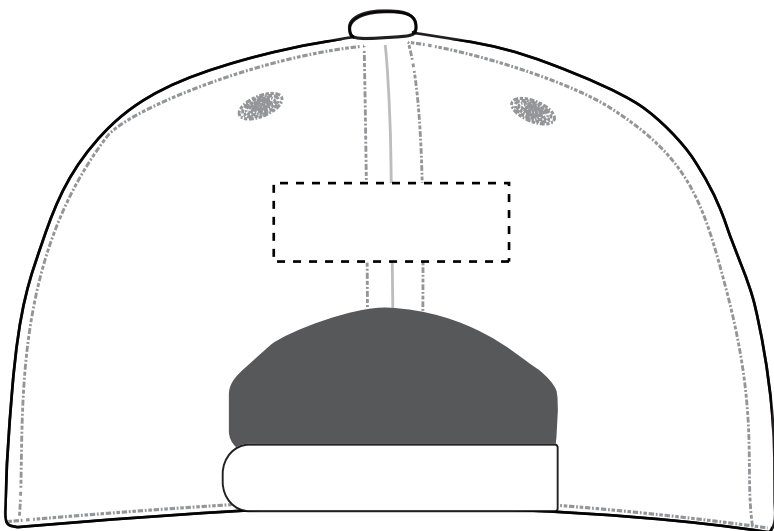

ART TEMPLATE

26322 Koozie® RPET Pro-Flex Fitted Cap

Heat Transfer
Back(Optional, add'l charge): 2.25" w x .75" h (max. 2 color)

Minimum Font Size: 12 pt.
Minimum Line Weight: 1 pos / 1.5 neg
Halftones Not Available