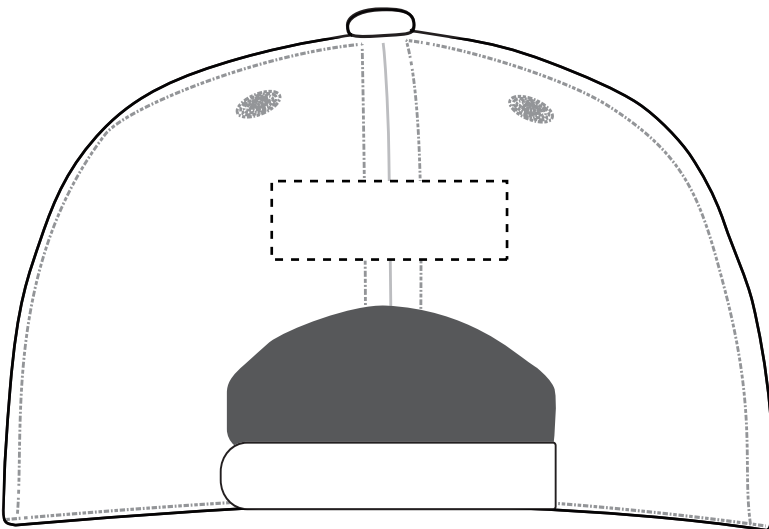

26322 Koozie® RPET Pro-Flex Fitted Cap

Full Color

Back(Optional, add'l charge): 2.25" w x .75" h

	<u>Exterior Shape:</u>	<u>Interior Shape:</u>
Min. Font Size:	Sans 8pt./Serif 10pt./Script 12pt.	Sans 5pt./Serif 6pt./Script 8pt.
Min. Line Weight:	1 pos / .75 neg	.5 pos / .75 neg
Halftones:	Available	Available