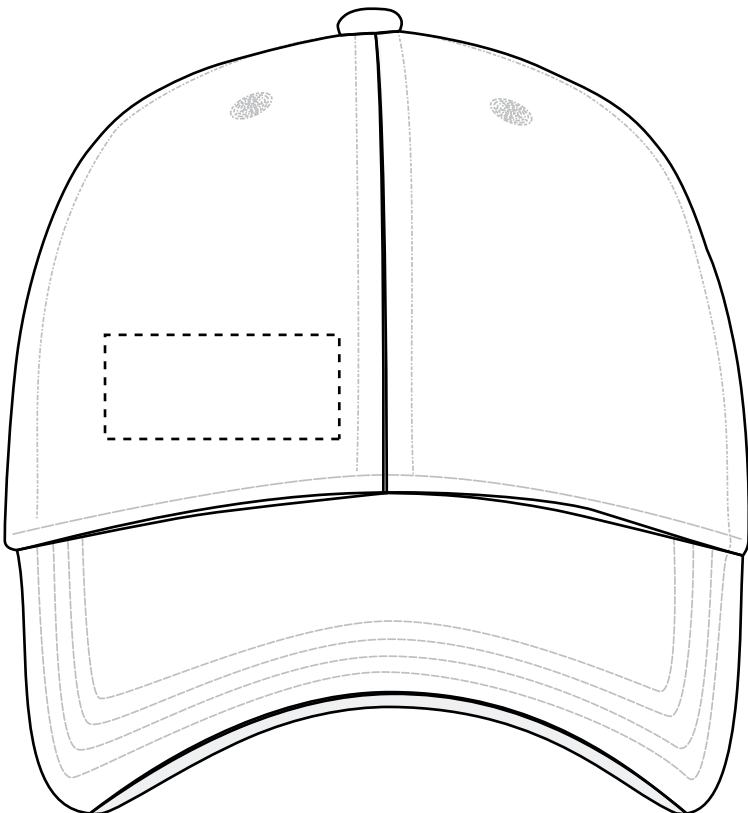

ART TEMPLATE

26322 Koozie® RPET Pro-Flex Fitted Cap

Full Color

Front Right Side(Optional, add'l charge): 2.25"w x 1"h

	Exterior Shape:	Interior Shape:
Min. Font Size:	Sans 8pt./Serif 10pt./Script 12pt.	Sans 5pt./Serif 6pt./Script 8pt.
Min. Line Weight:	1 pos / .75 neg	.5 pos / .75 neg
Halftones:	Available	Available