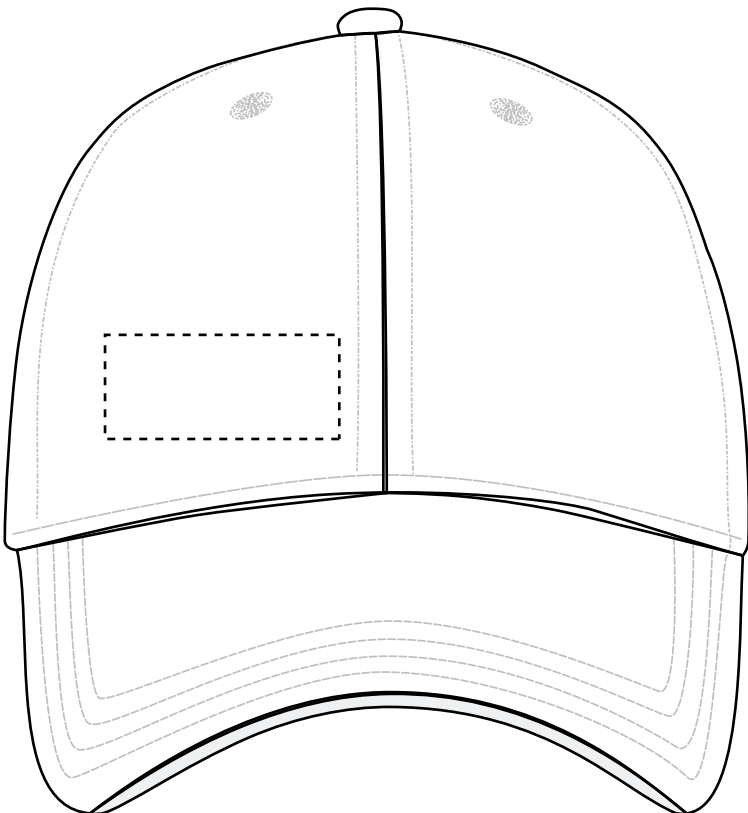

26322 Koozie® RPET Pro-Flex Fitted Cap

Embroidery

Front Right Side(Optional, add'l charge): 2.25"w x 1"h, (max. 12 color)

Minimum Font Size: 5 mm tall, (lower case)

Minimum Line Weight: 1 mm / 2.5 pt