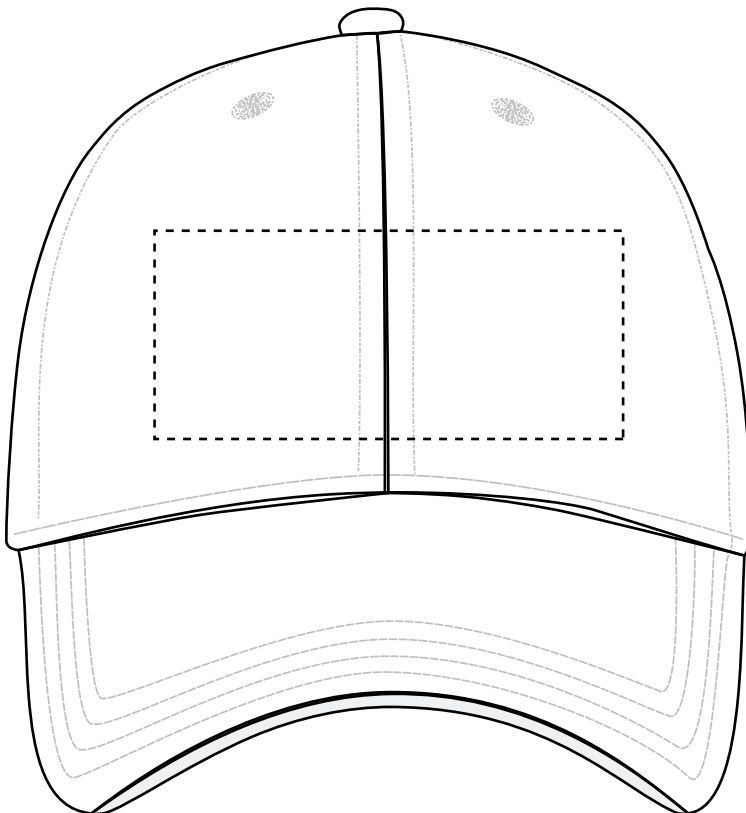

**26322 Koozie® RPET Pro-Flex Fitted Cap**

Heat Transfer

Front(Standard): 4.5”w x 2”h (max. 2 color)

Minimum Font Size: 12 pt.

Minimum Line Weight: 1 pos / 1.5 neg

Halftones Not Available

**26322 Koozie® RPET Pro-Flex Fitted Cap**

Heat Transfer

Front Left Side(Optional): 2.25"w x 1"h (max. 2 color)

Minimum Font Size: 12 pt.

Minimum Line Weight: 1 pos / 1.5 neg

Halftones Not Available

**26322 Koozie® RPET Pro-Flex Fitted Cap**

Heat Transfer