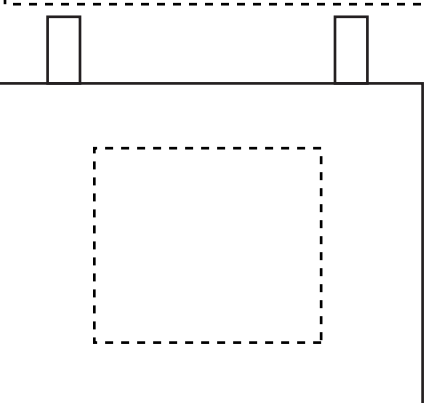

A97316 Colored XI Tote

Screen Print
Front(Standard): 10.5"w x 9"h (max. 2 color)

Minimum Font Size: 8 pt.
Minimum Line Weight: 1 pos / 1.5 neg
Halftones Not Available

A97316 Colored XI Tote

Screen Print

Back(Optional, add'l charge): 10.5"w x 9"h (max. 2 color)

Minimum Font Size: 8 pt.

Minimum Line Weight: 1 pos / 1.5 neg

Halftones Not Available

A97316 Colored XI Tote

Full Color
Front(Optional, add'l charge): 10.5"w x 9"h

	Exterior Shape:	Interior Shape:
Min. Font Size:	Sans 8pt./Serif 10pt./Script 12pt.	Sans 5pt./Serif 6pt./Script 8pt.
Min. Line Weight:	1 pos / .75 neg	.5 pos / .75 neg
Halftones:	Available	Available

A97316 Colored XI Tote

Full Color

Back(Optional, add'l charge): 10.5"w x 9"h

	Exterior Shape:	Interior Shape:
Min. Font Size:	Sans 8pt./Serif 10pt./Script 12pt.	Sans 5pt./Serif 6pt./Script 8pt.
Min. Line Weight:	1 pos / .75 neg	.5 pos / .75 neg
Halftones:	Available	Available