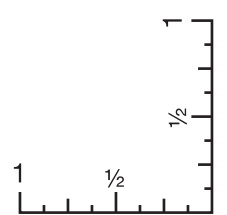

A97316 Colored XI Tote

Screen Print
Front(Standard): 10.5"w x 9"h (max. 2 color)

Minimum Font Size: 8 pt.
Minimum Line Weight: 1 pos / 1.5 neg
Halftones Not Available

A97316 Colored XI Tote

Screen Print

Back(Optional, add'l charge): 10.5"w x 9"h (max. 2 color)

Minimum Font Size: 8 pt.

Minimum Line Weight: 1 pos / 1.5 neg

Halftones Not Available

A97316 Colored XI Tote

Full Color
Front(Optional, add'l charge): 10.5"w x 9"h

	Exterior Shape:	Interior Shape:
Min. Font Size:	Sans 8pt./Serif 10pt./Script 12pt.	Sans 5pt./Serif 6pt./Script 8pt.
Min. Line Weight:	1 pos / .75 neg	.5 pos / .75 neg
Halftones:	Available	Available

A97316 Colored XI Tote

Full Color

Back(Optional, add'l charge): 10.5"w x 9"h

	Exterior Shape:	Interior Shape:
Min. Font Size:	Sans 8pt./Serif 10pt./Script 12pt.	Sans 5pt./Serif 6pt./Script 8pt.
Min. Line Weight:	1 pos / .75 neg	.5 pos / .75 neg
Halftones:	Available	Available