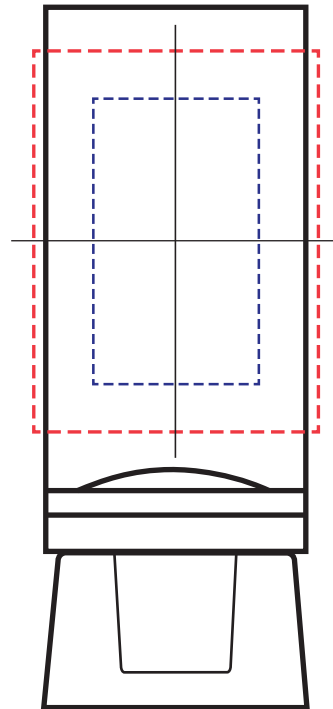

**1.5oz Bottle Top Shooter
BTSS150**

Spot Color Imprint: 1.5·w x 2·h
Full Color Imprint: 0.875·w x 1.5·h

Side 2

Side 1