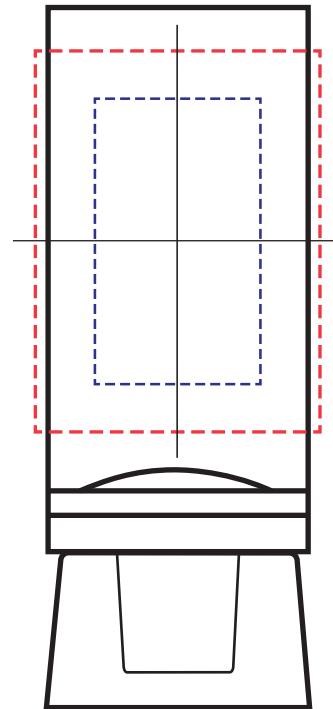

**1.5oz Bottle Top Shooter
BTSS150**

Spot Color Imprint: 1.5·w x 2·h
Full Color Imprint: 0.875·w x 1.5·h

Side 2

Side 1